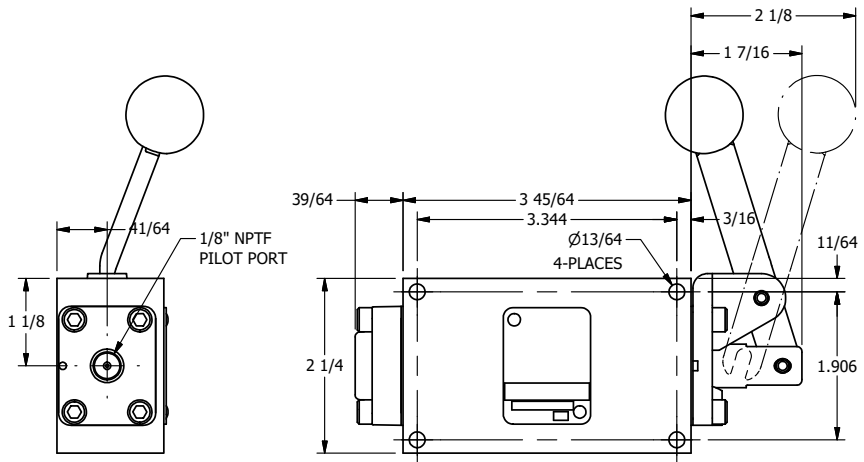

4

3

2

1

**AAA**  
PRODUCTS  
INTERNATIONAL

**AAA PRODUCTS  
INTERNATIONAL**  
7114 Harry Hines Blvd  
Dallas, TX 75235

TITLE: 1/4" SIDE PORT, LEVER, 2 POS,  
FRCTN POS, PILOT RTRN,  
BNT LVR LFT, RED KNB, 90D LVR

DRAWING NO.:  
DIM\_HR2BLJR

THE INFORMATION CONTAINED WITHIN THIS DOCUMENT IS PROPRIETARY TO AAA PRODUCTS AND MAY NOT BE DISCLOSED WITHOUT PRIOR WRITTEN CONSENT

4

3

2

1

B

B