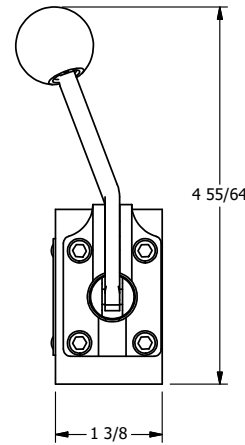

4

3

2

1

**AAA**  
PRODUCTS  
INTERNATIONAL

**AAA PRODUCTS  
INTERNATIONAL**  
7114 Harry Hines Blvd  
Dallas, TX 75235

TITLE: 1/4" SIDE PORT, LEVER, 2 POS,  
FRCTN POS, PILOT RTRN,  
BNT LVR LFT, RED KNB, 90D LVR

DRAWING NO.:  
DIM\_HR2BLJR

THE INFORMATION CONTAINED WITHIN THIS DOCUMENT IS PROPRIETARY TO AAA PRODUCTS AND MAY NOT BE DISCLOSED WITHOUT PRIOR WRITTEN CONSENT

4

3

2

1

B

B