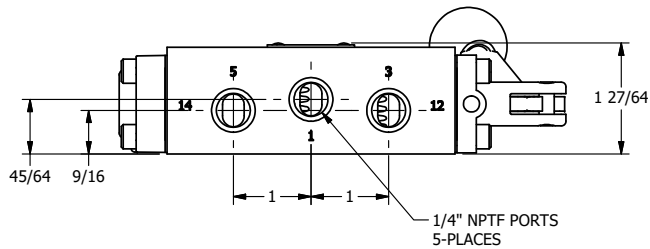

4

3

2

1

**AAA**  
PRODUCTS  
INTERNATIONAL

**AAA PRODUCTS  
INTERNATIONAL**  
7114 Harry Hines Blvd  
Dallas, TX 75235

TITLE: 1/4" SIDE PORT, LEVER, 2 POS,  
FRCTN POS, PILOT RTRN,  
BNT LVR LFT, RED KNB, 90D LVR