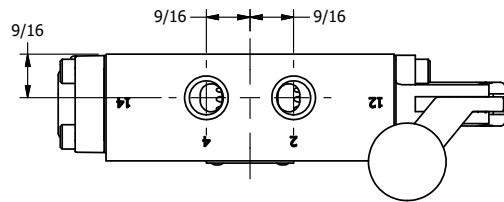

4

3

2

1

**AAA**  
PRODUCTS  
INTERNATIONAL

**AAA PRODUCTS  
INTERNATIONAL**  
7114 Harry Hines Blvd  
Dallas, TX 75235

TITLE: 1/4" SIDE PORT, LEVER, 2 POS,  
FRCTN POS, PILOT RTRN,  
BNT LVR LFT, RED KNB, 90D LVR