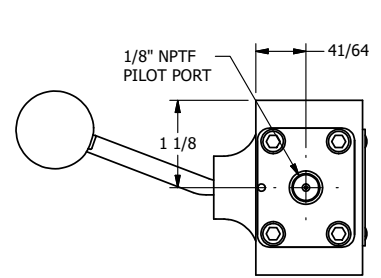

4

3

2

1

AAA
PRODUCTS
INTERNATIONAL

**AAA PRODUCTS
INTERNATIONAL**
7114 Harry Hines Blvd
Dallas, TX 75235

TITLE: 1/4" SIDE PORT, LEVER, 2 POS,
FRCTN POS, PILOT RTRN, BNT LVR LFT,
RED KNB, LOCKOUT C, 180D LVR

DRAWING NO.:
DIM_HR2BLJLOT

THE INFORMATION CONTAINED WITHIN THIS DOCUMENT IS PROPRIETARY TO AAA PRODUCTS AND MAY NOT BE DISCLOSED WITHOUT PRIOR WRITTEN CONSENT

4

3

2

1

B

B