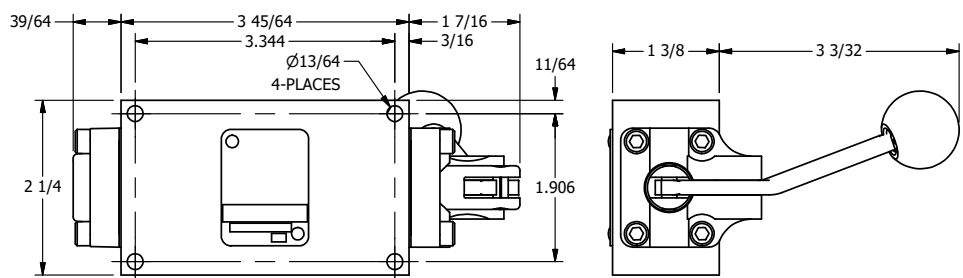

4

3

2

1

AAA
PRODUCTS
INTERNATIONAL

**AAA PRODUCTS
INTERNATIONAL**
7114 Harry Hines Blvd
Dallas, TX 75235

TITLE: 1/4" SIDE PORT, LEVER, 2 POS,
FRCTN POS, PILOT RTRN, BNT LVR LFT,
RED KNB, LOCKOUT C, 180D LVR

DRAWING NO.:
DIM_HR2BLJLOT

THE INFORMATION CONTAINED WITHIN THIS DOCUMENT IS PROPRIETARY TO AAA PRODUCTS AND MAY NOT BE DISCLOSED WITHOUT PRIOR WRITTEN CONSENT

4

3

2

1

B

B