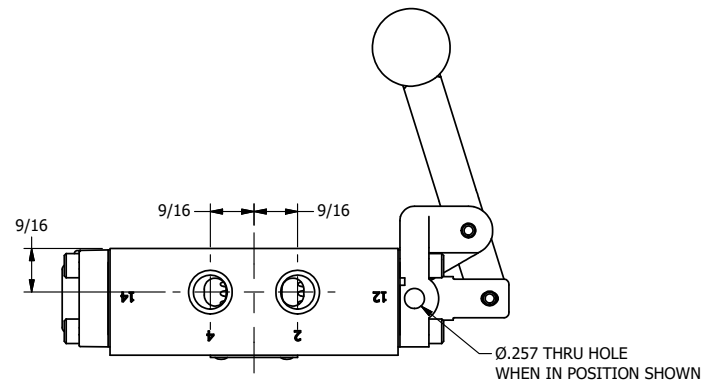

4

3

2

1

AAA
PRODUCTS
INTERNATIONAL

**AAA PRODUCTS
INTERNATIONAL**
7114 Harry Hines Blvd
Dallas, TX 75235

TITLE: 1/4" SIDE PORT, LEVER, 2 POS,
FRCTN POS, PILOT RTRN, BNT LVR LFT,
RED KNB, LOCKOUT C, 180D LVR

DRAWING NO.:
DIM_HR2BLJLOT

THE INFORMATION CONTAINED WITHIN THIS DOCUMENT IS PROPRIETARY TO AAA PRODUCTS AND MAY NOT BE DISCLOSED WITHOUT PRIOR WRITTEN CONSENT

4

3

2

1

B

B