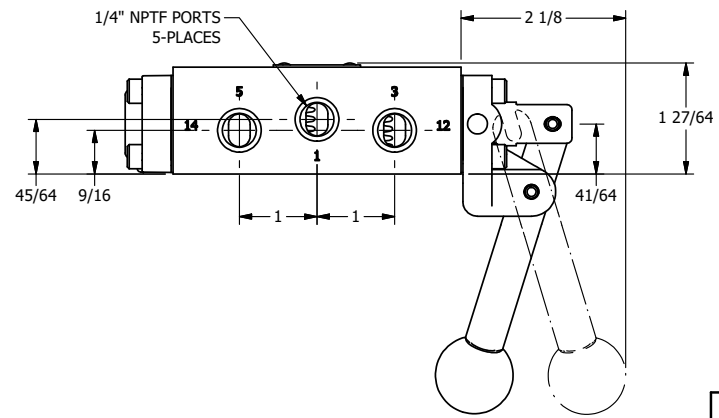

4

3

2

1

AAA
PRODUCTS
INTERNATIONAL

**AAA PRODUCTS
INTERNATIONAL**
7114 Harry Hines Blvd
Dallas, TX 75235

TITLE: 1/4" SIDE PORT, LEVER, 2 POS,
FRCTN POS, PILOT RTRN, BNT LVR LFT,
RED KNB, LOCKOUT C, 180D LVR

DRAWING NO.:
DIM_HR2BLJLOT

THE INFORMATION CONTAINED WITHIN THIS DOCUMENT IS PROPRIETARY TO AAA PRODUCTS AND MAY NOT BE DISCLOSED WITHOUT PRIOR WRITTEN CONSENT

4

3

2

1

B

B