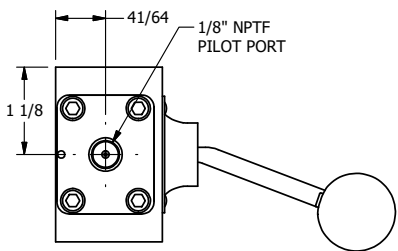

4

3

2

1

AAA
PRODUCTS
INTERNATIONAL

**AAA PRODUCTS
INTERNATIONAL**
7114 Harry Hines Blvd
Dallas, TX 75235

TITLE: 1/4" SIDE PORT, LEVER, 2 POS,
FRCTN POS, PILOT RTRN,
BNT LVR LFT, RED KNB, LOCKOUT C

DRAWING NO.:
DIM_HR2BLJLO