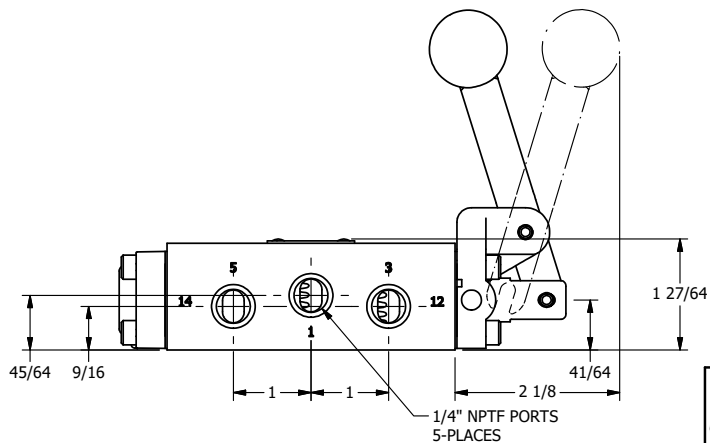

4

3

2

1

AAA
PRODUCTS
INTERNATIONAL

**AAA PRODUCTS
INTERNATIONAL**
7114 Harry Hines Blvd
Dallas, TX 75235

TITLE: 1/4" SIDE PORT, LEVER, 2 POS,
FRCTN POS, PILOT RTRN,
BNT LVR LFT, RED KNB, LOCKOUT C

DRAWING NO.:
DIM_HR2BLJLO