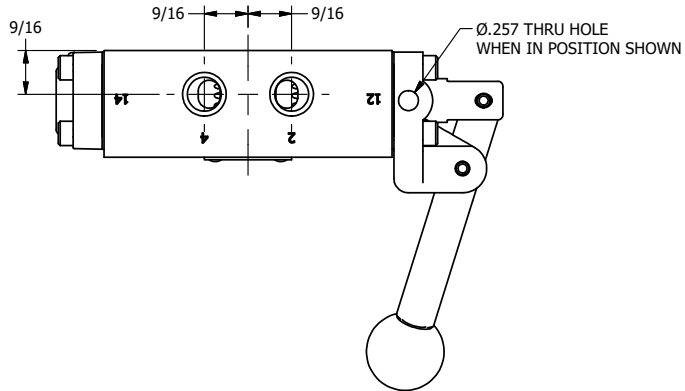

4

3

2

1

AAA
PRODUCTS
INTERNATIONAL

**AAA PRODUCTS
INTERNATIONAL**
7114 Harry Hines Blvd
Dallas, TX 75235

TITLE: 1/4" SIDE PORT, LEVER, 2 POS,
FRCTN POS, PILOT RTRN,
BNT LVR LFT, RED KNB, LOCKOUT C

DRAWING NO.:
DIM_HR2BLJLO