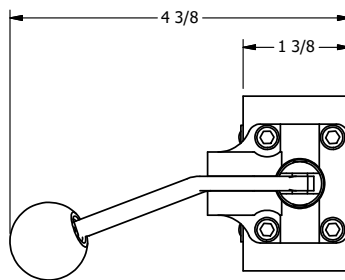

4

3

2

1

AAA
PRODUCTS
INTERNATIONAL

**AAA PRODUCTS
INTERNATIONAL**
7114 Harry Hines Blvd
Dallas, TX 75235

TITLE: 1/4" SIDE PORT, LEVER, 2 POS,
FRCTN POS, PILOT RTRN,
BNT LVR LFT, RED KNB, LOCKOUT C

DRAWING NO.:
DIM_HR2BLJLO