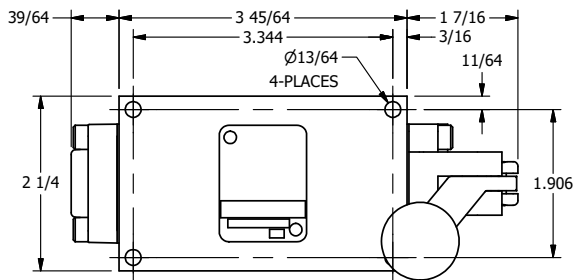

4

3

2

1

AAA
PRODUCTS
INTERNATIONAL

**AAA PRODUCTS
INTERNATIONAL**
7114 Harry Hines Blvd
Dallas, TX 75235

TITLE: 1/4" SIDE PORT, LEVER, 2 POS,
FRCTN POS, PILOT RTRN,
BNT LVR LFT, RED KNB, LOCKOUT C

DRAWING NO.:
DIM_HR2BLJLO