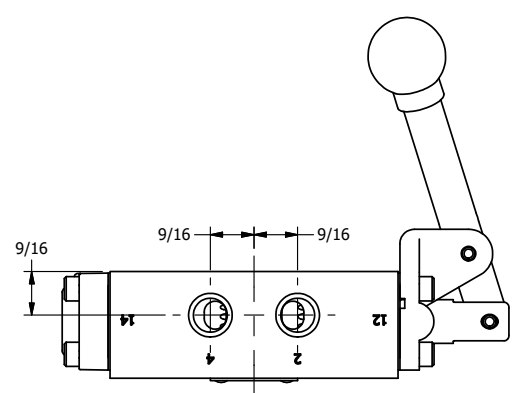

AAA
PRODUCTS
INTERNATIONAL

AAA PRODUCTS INTERNATIONAL
7114 Harry Hines Blvd
Dallas, TX 75235

TITLE: 1/4" SIDE PORT, LEVER, 2 POS,
FRCTN POS, PILOT RTRN,
BNT LVR LFT, HVY DTY, 180D LVR

DRAWING NO.:
DIM_HR2BLHT