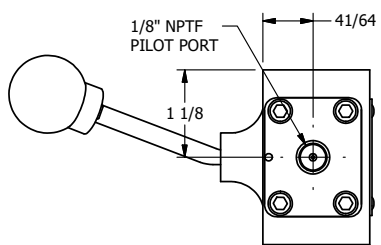

AAA
PRODUCTS
INTERNATIONAL

AAA PRODUCTS INTERNATIONAL
7114 Harry Hines Blvd
Dallas, TX 75235

TITLE: 1/4" SIDE PORT, LEVER, 2 POS,
FRCTN POS, PILOT RTRN,
BNT LVR LFT, HVY DTY, 180D LVR

DRAWING NO.:
DIM_HR2BLHT