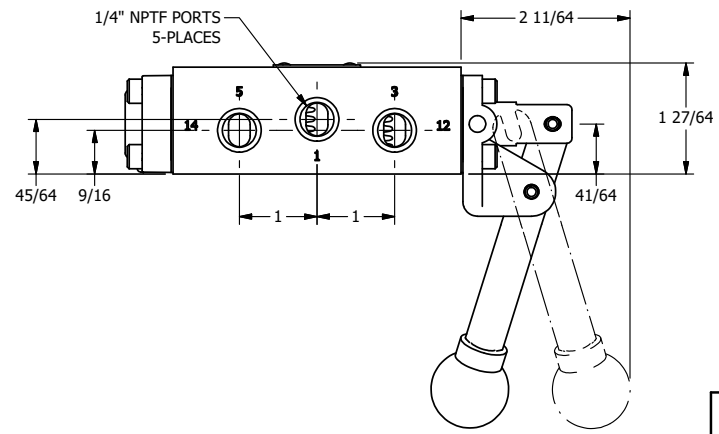

AAA
PRODUCTS
INTERNATIONAL

AAA PRODUCTS INTERNATIONAL
7114 Harry Hines Blvd
Dallas, TX 75235

TITLE: 1/4" SIDE PORT, LEVER, 2 POS,
FRCTN POS, PILOT RTRN,
BNT LVR LFT, HVY DTY, 180D LVR

DRAWING NO.:
DIM_HR2BLHT