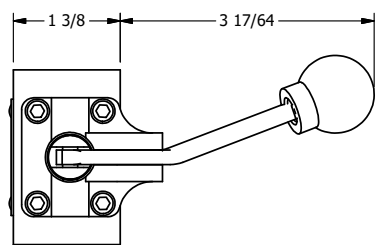

AAA
PRODUCTS
INTERNATIONAL

AAA PRODUCTS INTERNATIONAL
7114 Harry Hines Blvd
Dallas, TX 75235

TITLE: 1/4" SIDE PORT, LEVER, 2 POS,
FRCTN POS, PILOT RTRN,
BNT LVR LFT, HVY DTY, 180D LVR

DRAWING NO.:
DIM_HR2BLHT