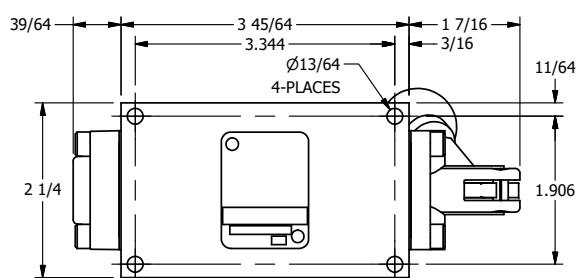

AAA
PRODUCTS
INTERNATIONAL

AAA PRODUCTS INTERNATIONAL
7114 Harry Hines Blvd
Dallas, TX 75235

TITLE: 1/4" SIDE PORT, LEVER, 2 POS,
FRCTN POS, PILOT RTRN,
BNT LVR LFT, HVY DTY, 180D LVR

DRAWING NO.:
DIM_HR2BLHT