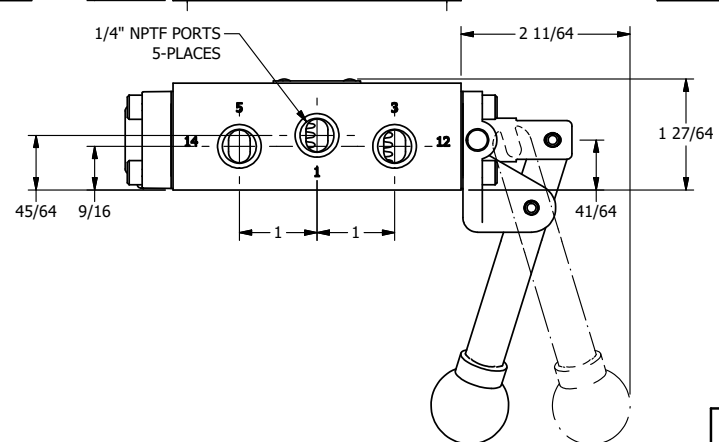

AAA
PRODUCTS
INTERNATIONAL

**AAA PRODUCTS
INTERNATIONAL**
7114 Harry Hines Blvd
Dallas, TX 75235

TITLE: 1/4" SIDE PORT, LEVER, 2 POS,
FRCTN POS, PILOT RTRN, BNT LVR LFT,
HVY DTY, LOCKOUT C, 180D LVR

DRAWING NO.:
DIM_HR2BLHLOT