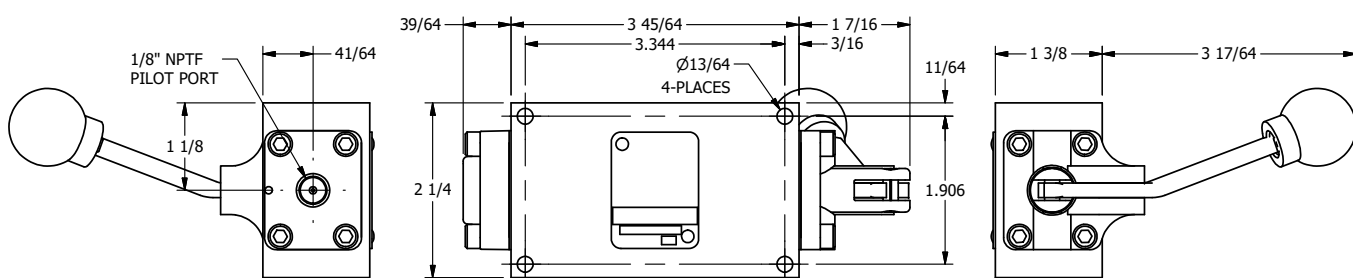

AAA
PRODUCTS
INTERNATIONAL

**AAA PRODUCTS
INTERNATIONAL**
7114 Harry Hines Blvd
Dallas, TX 75235

TITLE: 1/4" SIDE PORT, LEVER, 2 POS,
FRCTN POS, PILOT RTRN, BNT LVR LFT,
HVY DTY, LOCKOUT C, 180D LVR

DRAWING NO.:
DIM_HR2BLHLOT