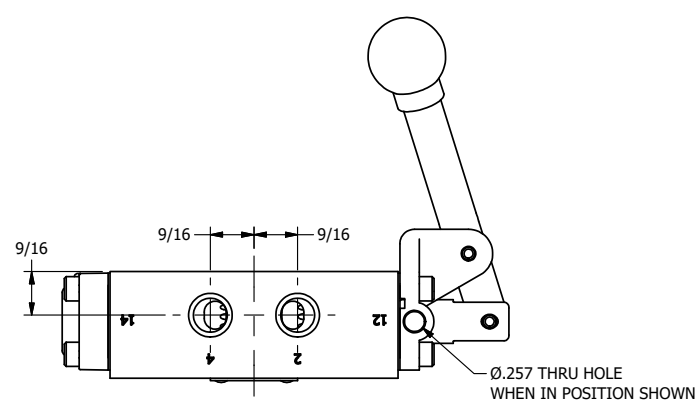

AAA
PRODUCTS
INTERNATIONAL

**AAA PRODUCTS
INTERNATIONAL**
7114 Harry Hines Blvd
Dallas, TX 75235

TITLE: 1/4" SIDE PORT, LEVER, 2 POS,
FRCTN POS, PILOT RTRN, BNT LVR LFT,
HVY DTY, LOCKOUT C, 180D LVR

DRAWING NO.:
DIM_HR2BLHLOT