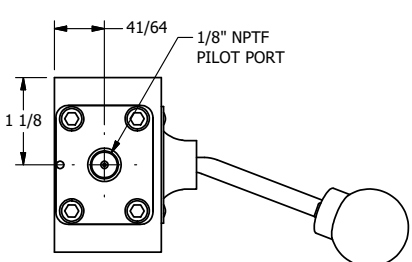

4

3

2

1

**AAA**  
PRODUCTS  
INTERNATIONAL

**AAA PRODUCTS INTERNATIONAL**  
7114 Harry Hines Blvd  
Dallas, TX 75235

TITLE: 1/4" SIDE PORT, LEVER, 2 POS,  
FRCTN POS, PILOT RTRN,  
BNT LVR LFT, HVY DTY, LOCKOUT C

DRAWING NO.:  
DIM\_HR2BLHLO

THE INFORMATION CONTAINED WITHIN THIS DOCUMENT IS PROPRIETARY TO AAA PRODUCTS AND MAY NOT BE DISCLOSED WITHOUT PRIOR WRITTEN CONSENT

4

3

2

1

B

B