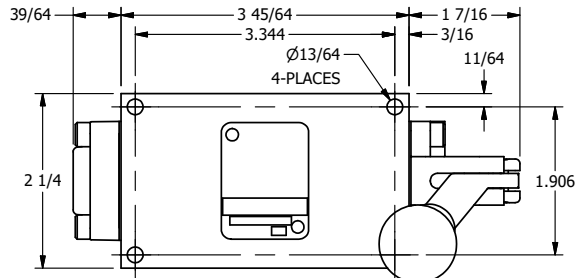

4

3

2

1

**AAA**  
PRODUCTS  
INTERNATIONAL

**AAA PRODUCTS INTERNATIONAL**  
7114 Harry Hines Blvd  
Dallas, TX 75235

TITLE: 1/4" SIDE PORT, LEVER, 2 POS,  
FRCTN POS, PILOT RTRN,  
BNT LVR LFT, HVY DTY, LOCKOUT C

DRAWING NO.:  
DIM\_HR2BLHLO

THE INFORMATION CONTAINED WITHIN THIS DOCUMENT IS PROPRIETARY TO AAA PRODUCTS AND MAY NOT BE DISCLOSED WITHOUT PRIOR WRITTEN CONSENT

4

3

2

1

B

B