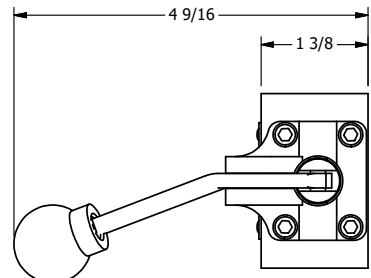

4

3

2

1

**AAA**  
PRODUCTS  
INTERNATIONAL

**AAA PRODUCTS INTERNATIONAL**  
7114 Harry Hines Blvd  
Dallas, TX 75235

TITLE: 1/4" SIDE PORT, LEVER, 2 POS,  
FRCTN POS, PILOT RTRN,  
BNT LVR LFT, HVY DTY, LOCKOUT C

DRAWING NO.:  
DIM\_HR2BLHLO

THE INFORMATION CONTAINED WITHIN THIS DOCUMENT IS PROPRIETARY TO AAA PRODUCTS AND MAY NOT BE DISCLOSED WITHOUT PRIOR WRITTEN CONSENT

4

3

2

1

B

B