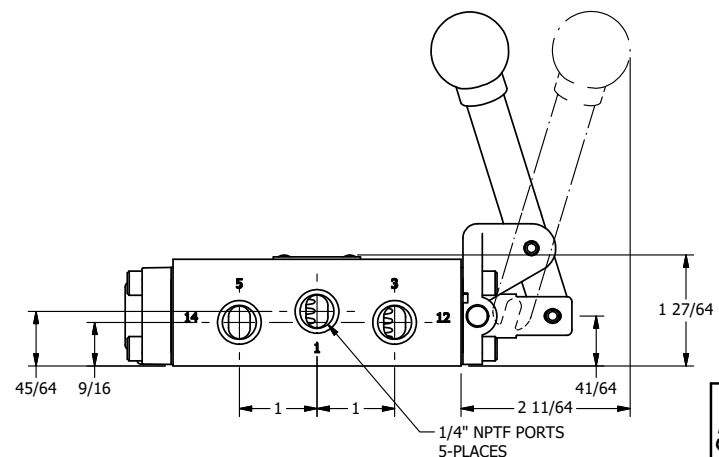

4

3

2

1

**AAA**  
PRODUCTS  
INTERNATIONAL

**AAA PRODUCTS INTERNATIONAL**  
7114 Harry Hines Blvd  
Dallas, TX 75235

TITLE: 1/4" SIDE PORT, LEVER, 2 POS,  
FRCTN POS, PILOT RTRN,  
BNT LVR LFT, HVY DTY, LOCKOUT C

DRAWING NO.:  
DIM\_HR2BLHLO

THE INFORMATION CONTAINED WITHIN THIS DOCUMENT IS PROPRIETARY TO AAA PRODUCTS AND MAY NOT BE DISCLOSED WITHOUT PRIOR WRITTEN CONSENT

4

3

2

1

B

B