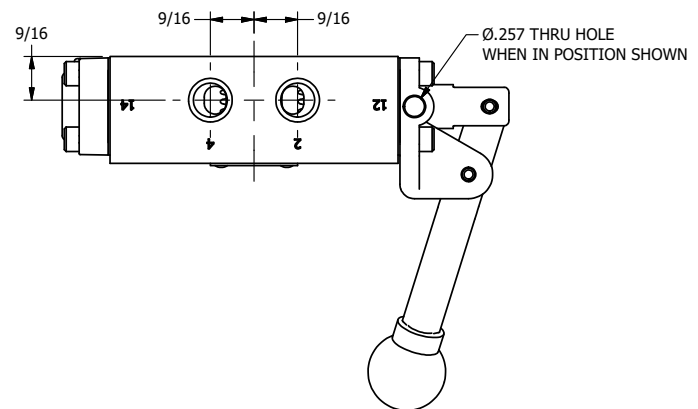

4

3

2

1

**AAA**  
PRODUCTS  
INTERNATIONAL

**AAA PRODUCTS INTERNATIONAL**  
7114 Harry Hines Blvd  
Dallas, TX 75235

TITLE: 1/4" SIDE PORT, LEVER, 2 POS,  
FRCTN POS, PILOT RTRN,  
BNT LVR LFT, HVY DTY, LOCKOUT C