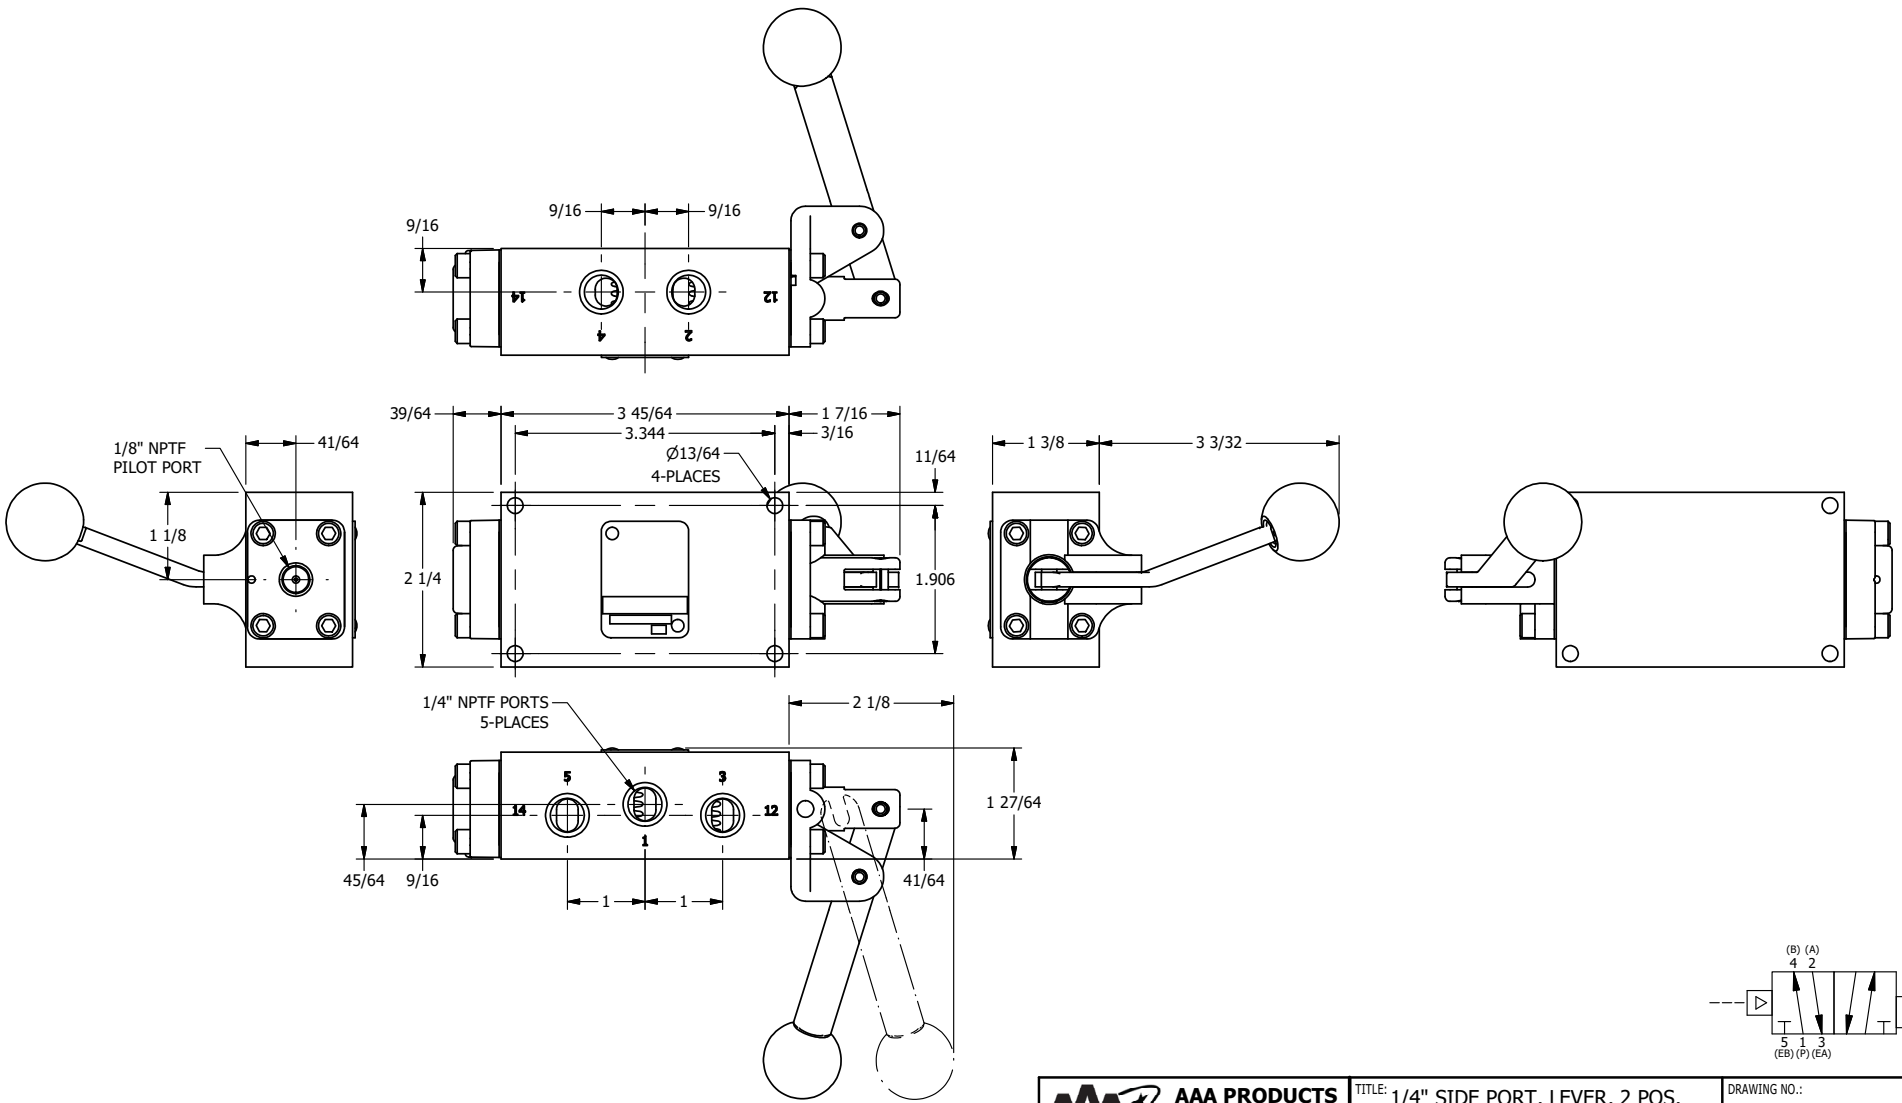

**AAA**  
PRODUCTS  
INTERNATIONAL

**AAA PRODUCTS  
INTERNATIONAL**  
7114 Harry Hines Blvd  
Dallas, TX 75235

TITLE: 1/4" SIDE PORT, LEVER, 2 POS,  
FRCTN POS, PILOT RTRN, BNT LVR LFT,  
HVY DTY, RED KNB, 180D LVR

DRAWING NO.:  
DIM\_HR2BLHJT

4

3

2

1

THE INFORMATION CONTAINED WITHIN THIS DOCUMENT IS PROPRIETARY TO AAA PRODUCTS AND MAY NOT BE DISCLOSED WITHOUT PRIOR WRITTEN CONSENT