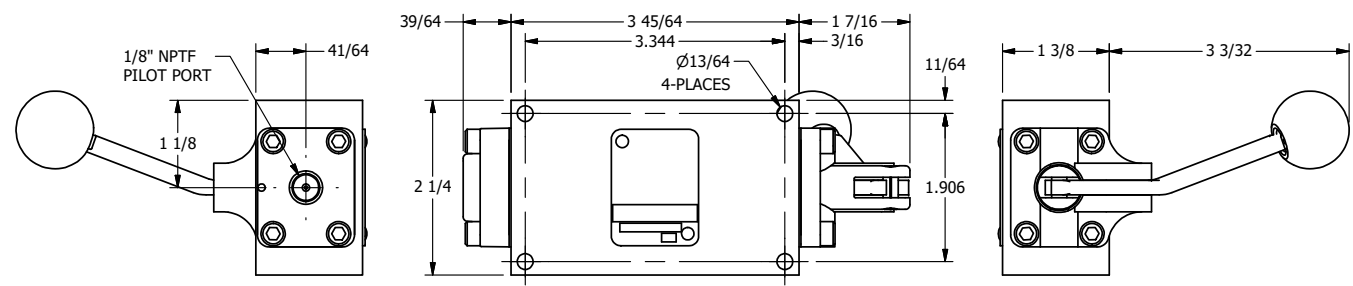

AAA
PRODUCTS
INTERNATIONAL

**AAA PRODUCTS
INTERNATIONAL**
7114 Harry Hines Blvd
Dallas, TX 75235

TITLE: 1/4" SIDE PORT, LEVER, 2 POS,
FRCTN POS, PILOT RTRN, BNT LVR LFT,
HVY DTY, RED KNB, LCK C, 180D LVR