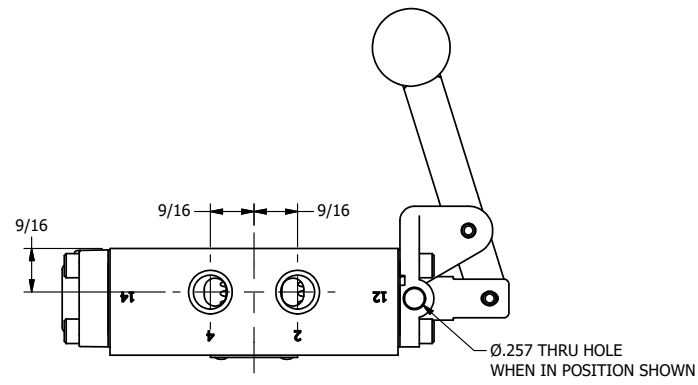

AAA
PRODUCTS
INTERNATIONAL

**AAA PRODUCTS
INTERNATIONAL**
7114 Harry Hines Blvd
Dallas, TX 75235

TITLE: 1/4" SIDE PORT, LEVER, 2 POS,
FRCTN POS, PILOT RTRN, BNT LVR LFT,
HVY DTY, RED KNB, LCK C, 180D LVR