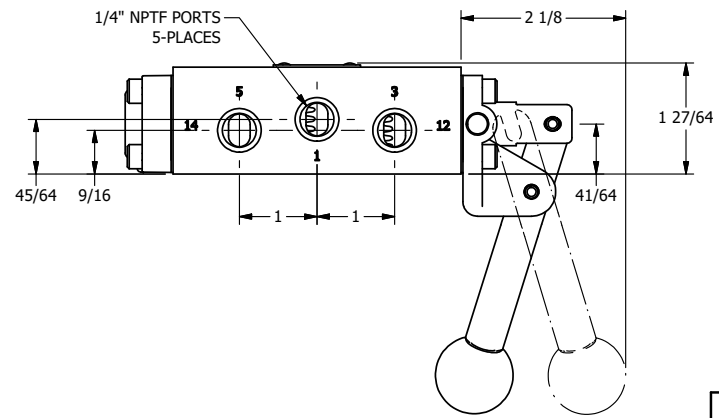

AAA
PRODUCTS
INTERNATIONAL

**AAA PRODUCTS
INTERNATIONAL**
7114 Harry Hines Blvd
Dallas, TX 75235

TITLE: 1/4" SIDE PORT, LEVER, 2 POS,
FRCTN POS, PILOT RTRN, BNT LVR LFT,
HVY DTY, RED KNB, LCK C, 180D LVR