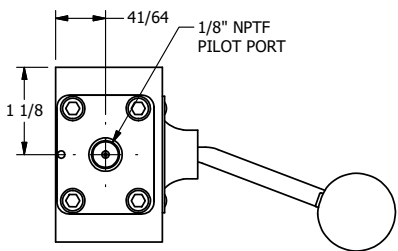

4

3

2

1

AAA
PRODUCTS
INTERNATIONAL

**AAA PRODUCTS
INTERNATIONAL**
7114 Harry Hines Blvd
Dallas, TX 75235

TITLE: 1/4" SIDE PORT, LEVER, 2 POS,
FRCTN POS, PILOT RTRN, BNT LVR LFT,
HVY DTY, RED KNB, LOCKOUT C

DRAWING NO.:
DIM_HR2BLHJLO