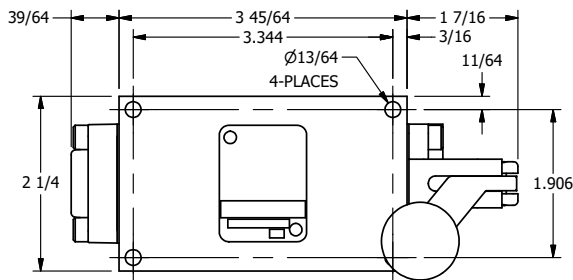

4

3

2

1

AAA
PRODUCTS
INTERNATIONAL

**AAA PRODUCTS
INTERNATIONAL**
7114 Harry Hines Blvd
Dallas, TX 75235

TITLE: 1/4" SIDE PORT, LEVER, 2 POS,
FRCTN POS, PILOT RTRN, BNT LVR LFT,
HVY DTY, RED KNB, LOCKOUT C

DRAWING NO.:
DIM_HR2BLHJLO