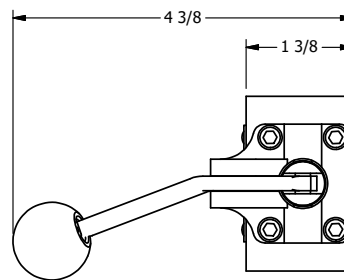

4

3

2

1

AAA
PRODUCTS
INTERNATIONAL

**AAA PRODUCTS
INTERNATIONAL**
7114 Harry Hines Blvd
Dallas, TX 75235

TITLE: 1/4" SIDE PORT, LEVER, 2 POS,
FRCTN POS, PILOT RTRN, BNT LVR LFT,
HVY DTY, RED KNB, LOCKOUT C

DRAWING NO.:
DIM_HR2BLHJLO