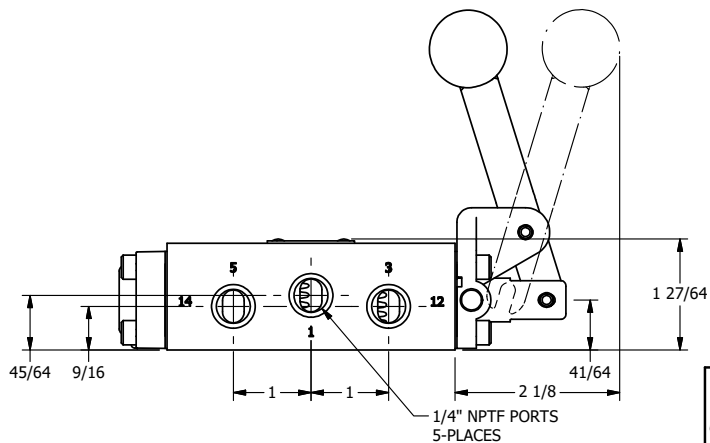

4

3

2

1

AAA
PRODUCTS
INTERNATIONAL

**AAA PRODUCTS
INTERNATIONAL**
7114 Harry Hines Blvd
Dallas, TX 75235

TITLE: 1/4" SIDE PORT, LEVER, 2 POS,
FRCTN POS, PILOT RTRN, BNT LVR LFT,
HVY DTY, RED KNB, LOCKOUT C

DRAWING NO.:
DIM_HR2BLHJLO