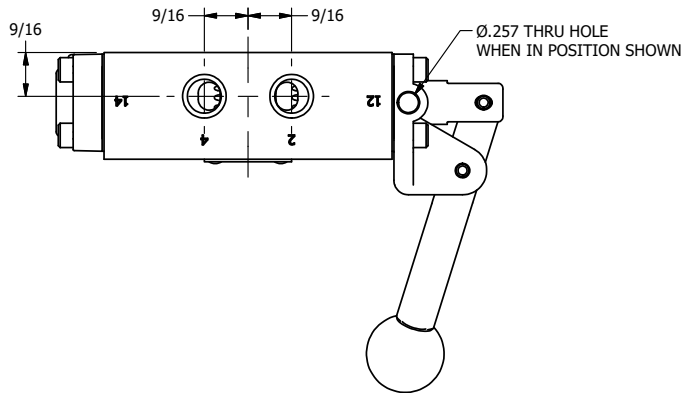

4

3

2

1

AAA
PRODUCTS
INTERNATIONAL

**AAA PRODUCTS
INTERNATIONAL**
7114 Harry Hines Blvd
Dallas, TX 75235

TITLE: 1/4" SIDE PORT, LEVER, 2 POS,
FRCTN POS, PILOT RTRN, BNT LVR LFT,
HVY DTY, RED KNB, LOCKOUT C

DRAWING NO.:
DIM_HR2BLHJLO