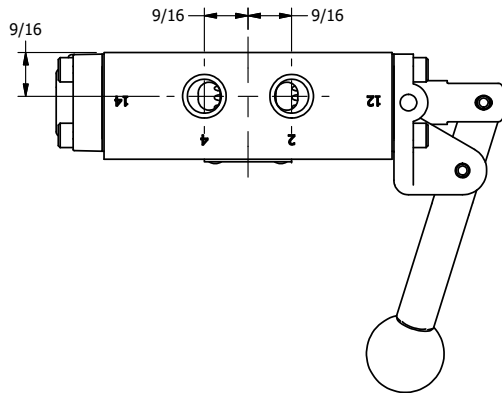

4

3

2

1

**AAA**  
PRODUCTS  
INTERNATIONAL

**AAA PRODUCTS  
INTERNATIONAL**  
7114 Harry Hines Blvd  
Dallas, TX 75235

TITLE: 1/4" SIDE PORT, LEVER, 2 POS,  
FRCTN POS, PILOT RTRN,  
BNT LVR LFT, HVY DTY, RED KNOB

DRAWING NO.:  
DIM\_HR2BLHJ

THE INFORMATION CONTAINED WITHIN THIS DOCUMENT IS PROPRIETARY TO AAA PRODUCTS AND MAY NOT BE DISCLOSED WITHOUT PRIOR WRITTEN CONSENT

4

3

2

1