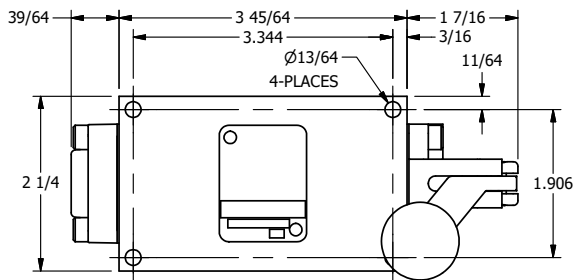

4

3

2

1

**AAA**  
PRODUCTS  
INTERNATIONAL

**AAA PRODUCTS  
INTERNATIONAL**  
7114 Harry Hines Blvd  
Dallas, TX 75235

TITLE: 1/4" SIDE PORT, LEVER, 2 POS,  
FRCTN POS, PILOT RTRN,  
BNT LVR LFT, HVY DTY, RED KNOB

DRAWING NO.:  
DIM\_HR2BLHJ

THE INFORMATION CONTAINED WITHIN THIS DOCUMENT IS PROPRIETARY TO AAA PRODUCTS AND MAY NOT BE DISCLOSED WITHOUT PRIOR WRITTEN CONSENT

4

3

2

1