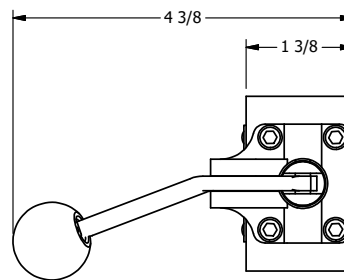

4

3

2

1

**AAA**  
PRODUCTS  
INTERNATIONAL

**AAA PRODUCTS  
INTERNATIONAL**  
7114 Harry Hines Blvd  
Dallas, TX 75235

TITLE: 1/4" SIDE PORT, LEVER, 2 POS,  
FRCTN POS, PILOT RTRN,  
BNT LVR LFT, HVY DTY, RED KNOB

DRAWING NO.:  
DIM\_HR2BLHJ

THE INFORMATION CONTAINED WITHIN THIS DOCUMENT IS PROPRIETARY TO AAA PRODUCTS AND MAY NOT BE DISCLOSED WITHOUT PRIOR WRITTEN CONSENT

4

3

2

1