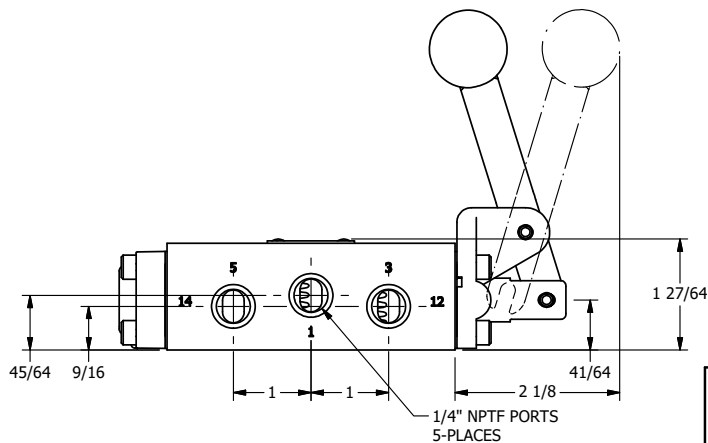

4

3

2

1

**AAA**  
PRODUCTS  
INTERNATIONAL

**AAA PRODUCTS  
INTERNATIONAL**  
7114 Harry Hines Blvd  
Dallas, TX 75235

TITLE: 1/4" SIDE PORT, LEVER, 2 POS,  
FRCTN POS, PILOT RTRN,  
BNT LVR LFT, HVY DTY, RED KNOB

DRAWING NO.:  
DIM\_HR2BLHJ

THE INFORMATION CONTAINED WITHIN THIS DOCUMENT IS PROPRIETARY TO AAA PRODUCTS AND MAY NOT BE DISCLOSED WITHOUT PRIOR WRITTEN CONSENT

4

3

2

1