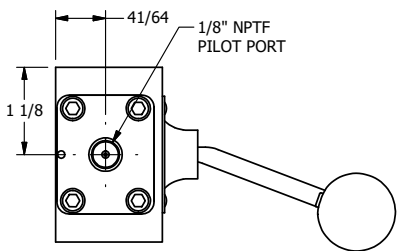

4

3

2

1

**AAA**  
PRODUCTS  
INTERNATIONAL

**AAA PRODUCTS  
INTERNATIONAL**  
7114 Harry Hines Blvd  
Dallas, TX 75235

TITLE: 1/4" SIDE PORT, LEVER, 2 POS,  
FRCTN POS, PILOT RTRN,  
BNT LVR LFT, HVY DTY, RED KNOB

DRAWING NO.:  
DIM\_HR2BLHJ

THE INFORMATION CONTAINED WITHIN THIS DOCUMENT IS PROPRIETARY TO AAA PRODUCTS AND MAY NOT BE DISCLOSED WITHOUT PRIOR WRITTEN CONSENT

4

3

2

1