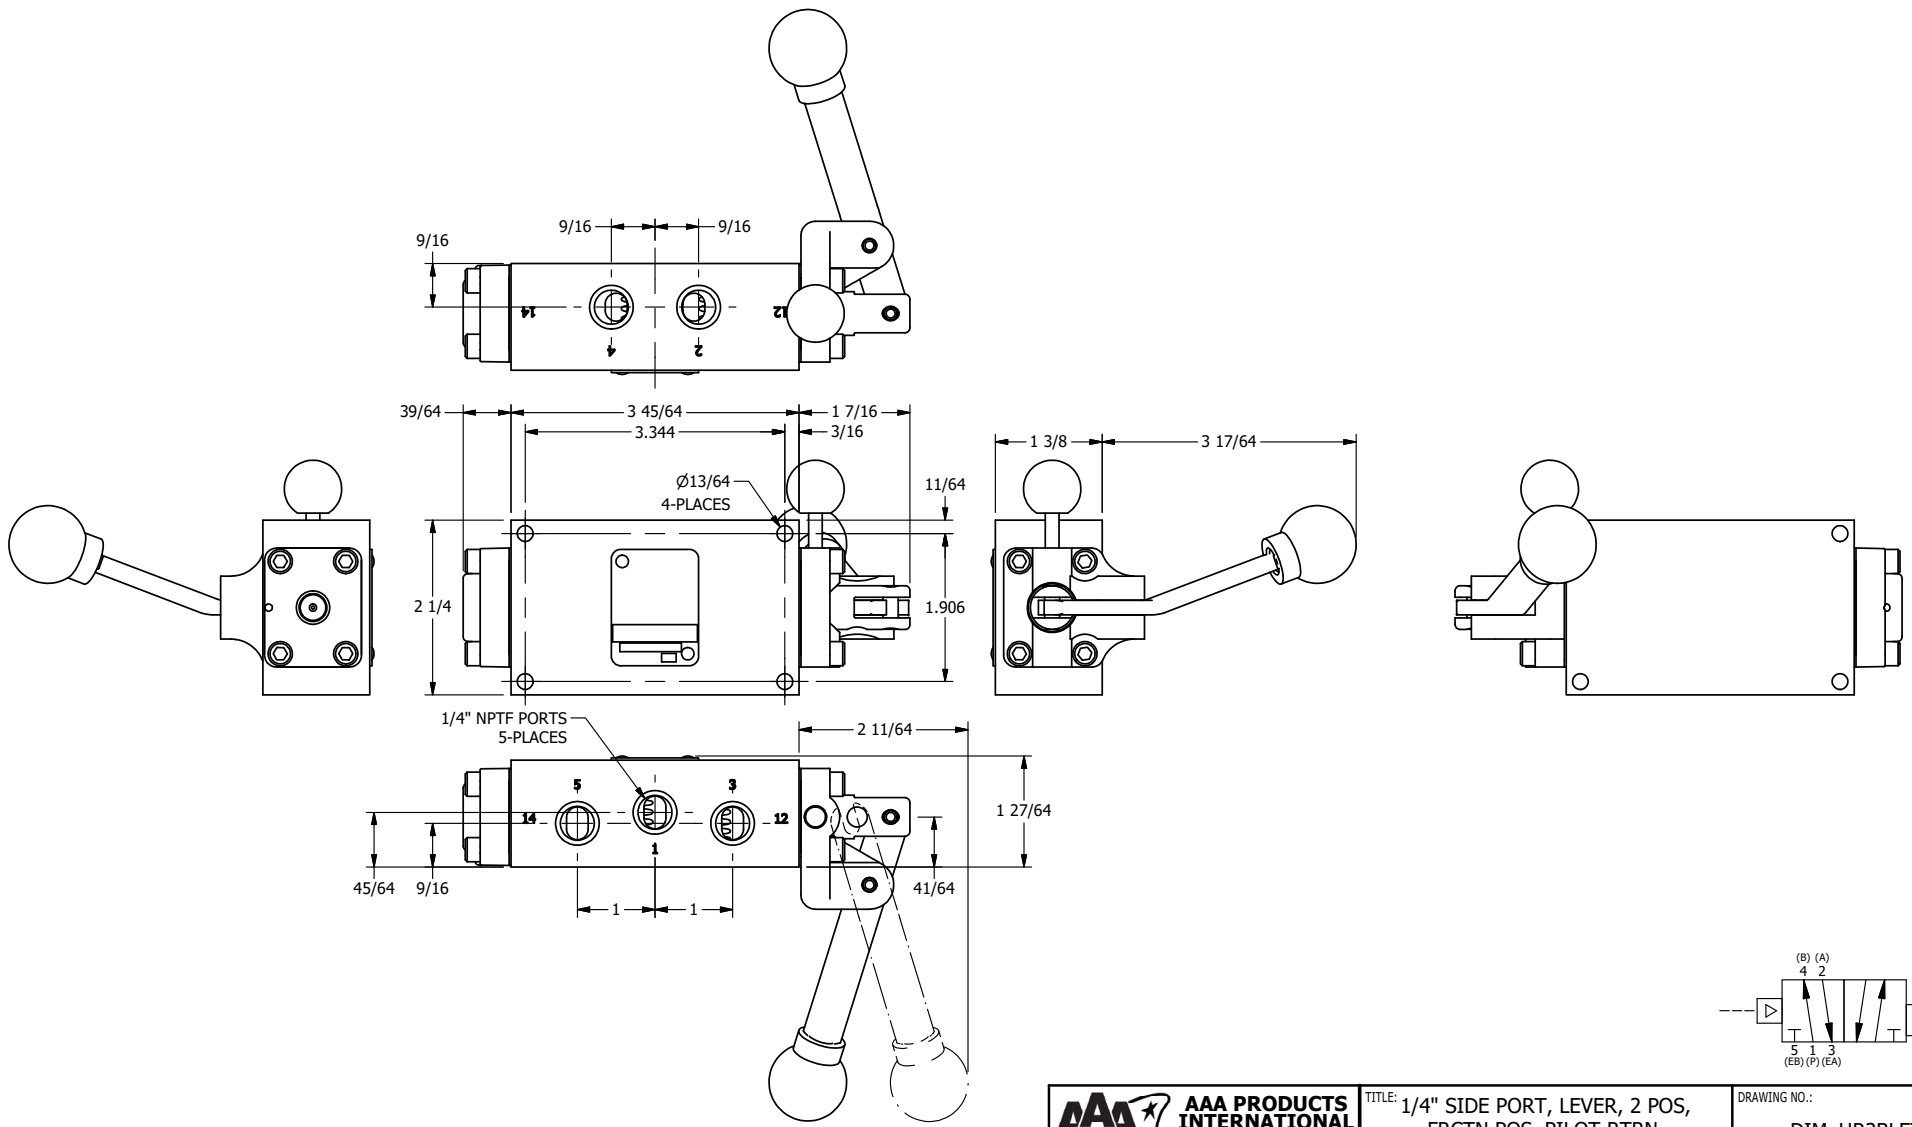

AAA
PRODUCTS
INTERNATIONAL

**AAA PRODUCTS
INTERNATIONAL**
7114 Harry Hines Blvd
Dallas, TX 75235

TITLE: 1/4" SIDE PORT, LEVER, 2 POS,
FRCTN POS, PILOT RTRN,
PINLOCK A & C, 180D LVR

DRAWING NO.:
DIM_HR2BLET