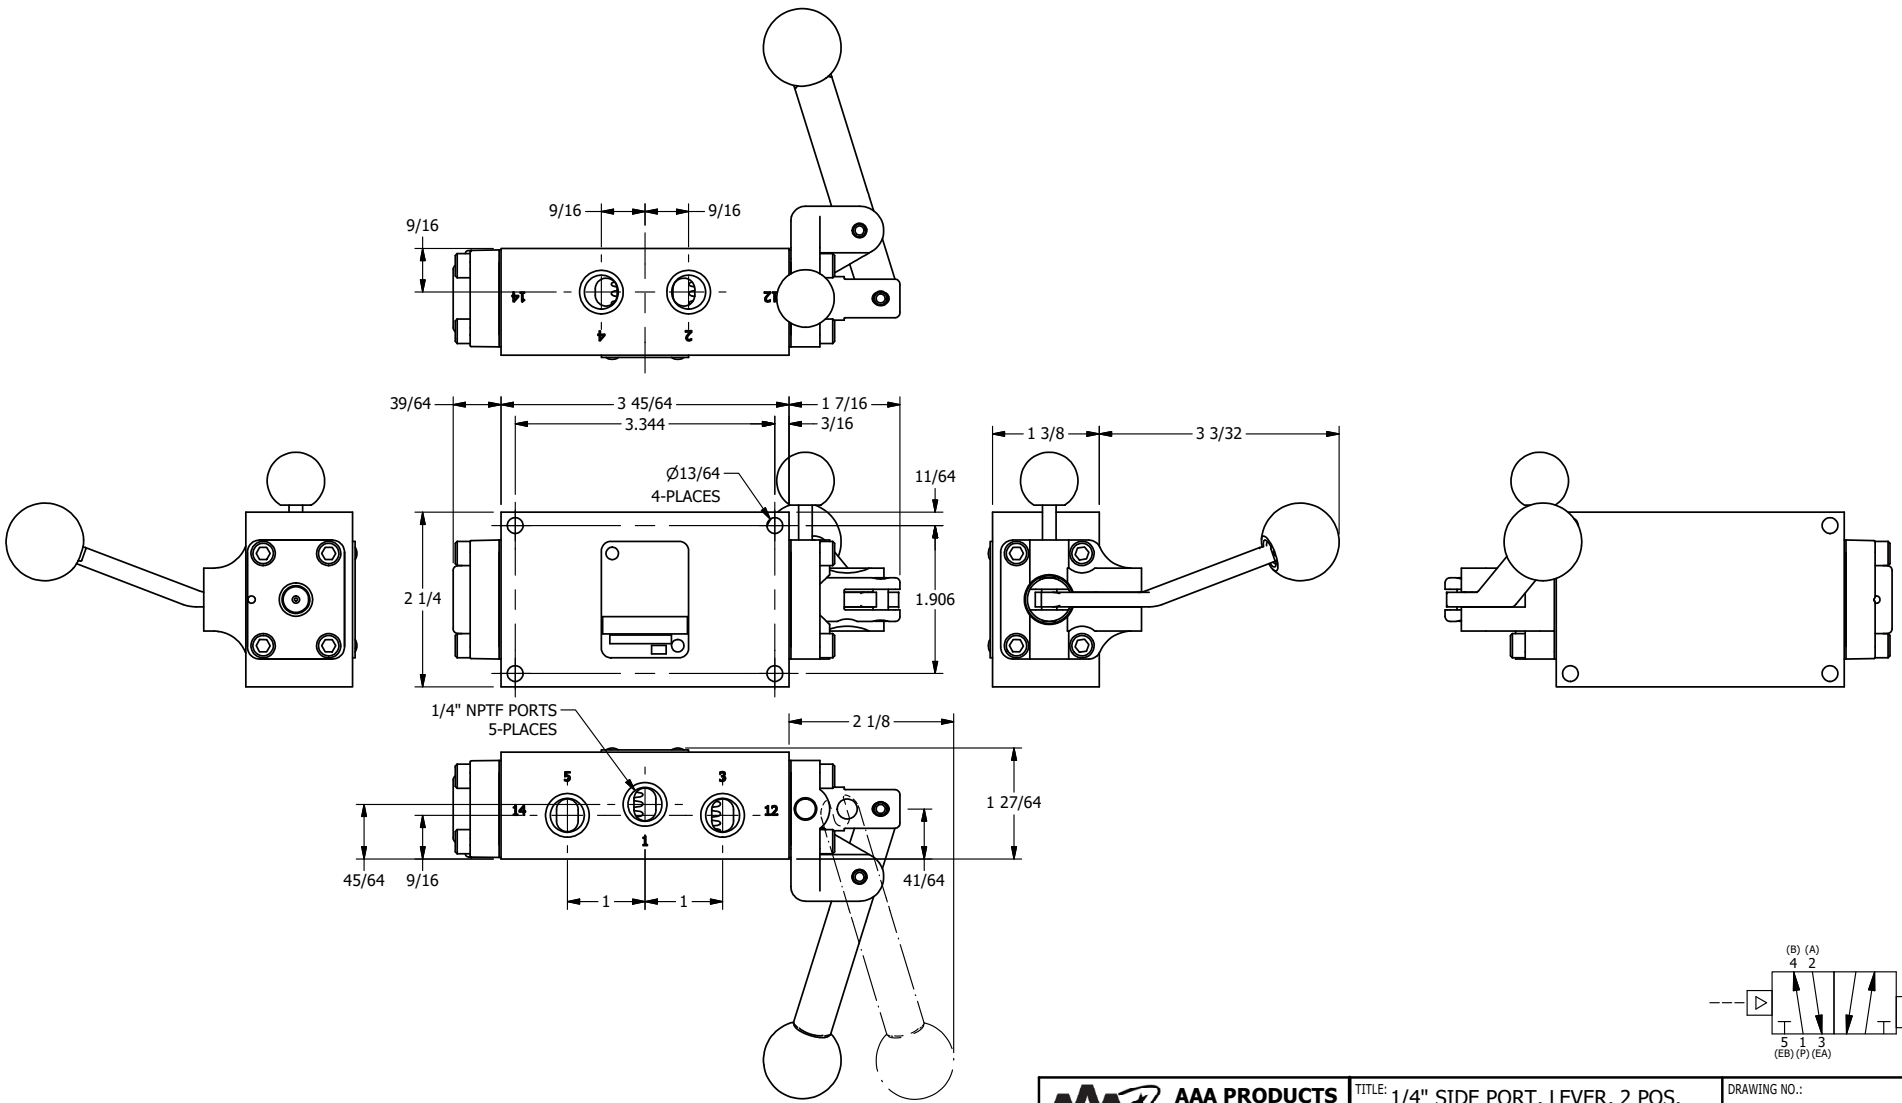

AAA
PRODUCTS
INTERNATIONAL

**AAA PRODUCTS
INTERNATIONAL**
7114 Harry Hines Blvd
Dallas, TX 75235

TITLE: 1/4" SIDE PORT, LEVER, 2 POS,
FRCTN POS, PILOT RTRN, BNT LVR LFT,
PINLOCK A & C, RED KNB, 180D LVR

DRAWING NO.:
DIM_HR2BLEJT

THE INFORMATION CONTAINED WITHIN THIS DOCUMENT IS PROPRIETARY TO AAA PRODUCTS AND MAY NOT BE DISCLOSED WITHOUT PRIOR WRITTEN CONSENT

4

3

2

1