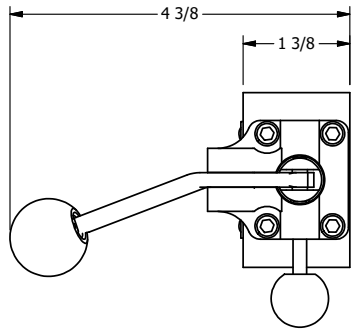

4

3

2

1

AAA PRODUCTS INTERNATIONAL
7114 Harry Hines Blvd
Dallas, TX 75235

TITLE: 1/4" SIDE PORT, LEVER, 2 POS,
FRCTN POS, PILOT RTRN,
BNT LVR LFT, PINLOCK A & C, RED KNB

DRAWING NO.:
DIM_HR2BLEJ

THE INFORMATION CONTAINED WITHIN THIS DOCUMENT IS PROPRIETARY TO AAA PRODUCTS AND MAY NOT BE DISCLOSED WITHOUT PRIOR WRITTEN CONSENT

4

3

2

1