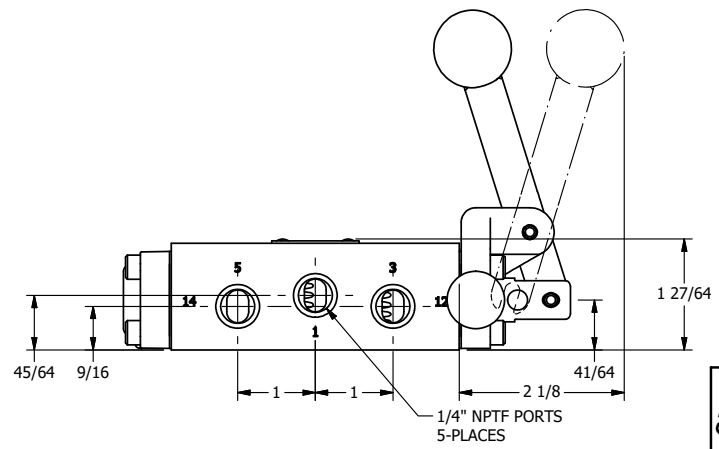

4

3

2

1

AAA PRODUCTS INTERNATIONAL
7114 Harry Hines Blvd
Dallas, TX 75235

TITLE: 1/4" SIDE PORT, LEVER, 2 POS,
FRCTN POS, PILOT RTRN,
BNT LVR LFT, PINLOCK A & C, RED KNB

DRAWING NO.:
DIM_HR2BLEJ

THE INFORMATION CONTAINED WITHIN THIS DOCUMENT IS PROPRIETARY TO AAA PRODUCTS AND MAY NOT BE DISCLOSED WITHOUT PRIOR WRITTEN CONSENT