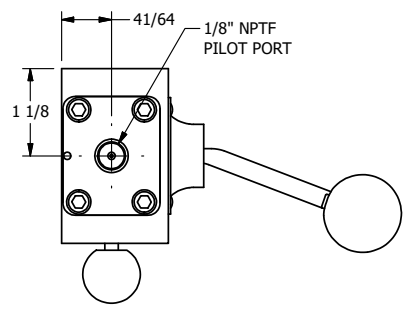

4

3

2

1

AAA PRODUCTS INTERNATIONAL
7114 Harry Hines Blvd
Dallas, TX 75235

TITLE: 1/4" SIDE PORT, LEVER, 2 POS,
FRCTN POS, PILOT RTRN,
BNT LVR LFT, PINLOCK A & C, RED KNB

DRAWING NO.:
DIM_HR2BLEJ

THE INFORMATION CONTAINED WITHIN THIS DOCUMENT IS PROPRIETARY TO AAA PRODUCTS AND MAY NOT BE DISCLOSED WITHOUT PRIOR WRITTEN CONSENT

4

3

2

1