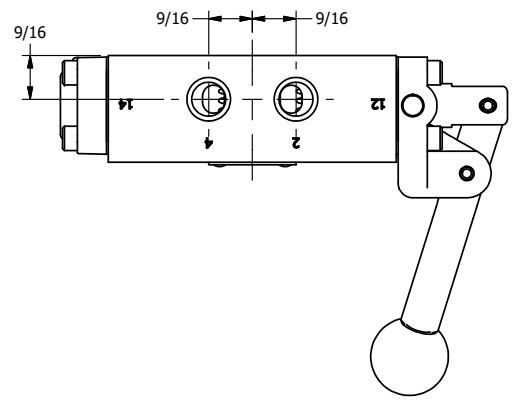

4

3

2

1

AAA PRODUCTS INTERNATIONAL
7114 Harry Hines Blvd
Dallas, TX 75235

TITLE: 1/4" SIDE PORT, LEVER, 2 POS,
FRCTN POS, PILOT RTRN,
BNT LVR LFT, PINLOCK A & C, RED KNB

DRAWING NO.:
DIM_HR2BLEJ

THE INFORMATION CONTAINED WITHIN THIS DOCUMENT IS PROPRIETARY TO AAA PRODUCTS AND MAY NOT BE DISCLOSED WITHOUT PRIOR WRITTEN CONSENT