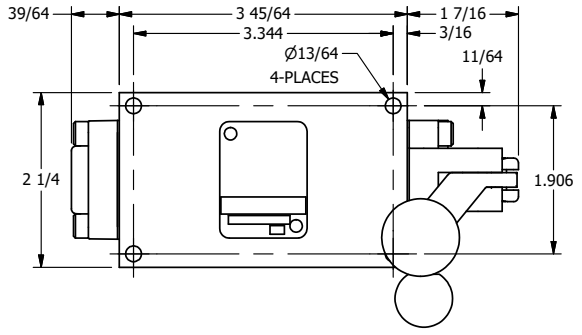

4

3

2

1

AAA PRODUCTS INTERNATIONAL
7114 Harry Hines Blvd
Dallas, TX 75235

TITLE: 1/4" SIDE PORT, LEVER, 2 POS,
FRCTN POS, PILOT RTRN,
BNT LVR LFT, PINLOCK A & C, RED KNB

DRAWING NO.:
DIM_HR2BLEJ

THE INFORMATION CONTAINED WITHIN THIS DOCUMENT IS PROPRIETARY TO AAA PRODUCTS AND MAY NOT BE DISCLOSED WITHOUT PRIOR WRITTEN CONSENT

4

3

2

1