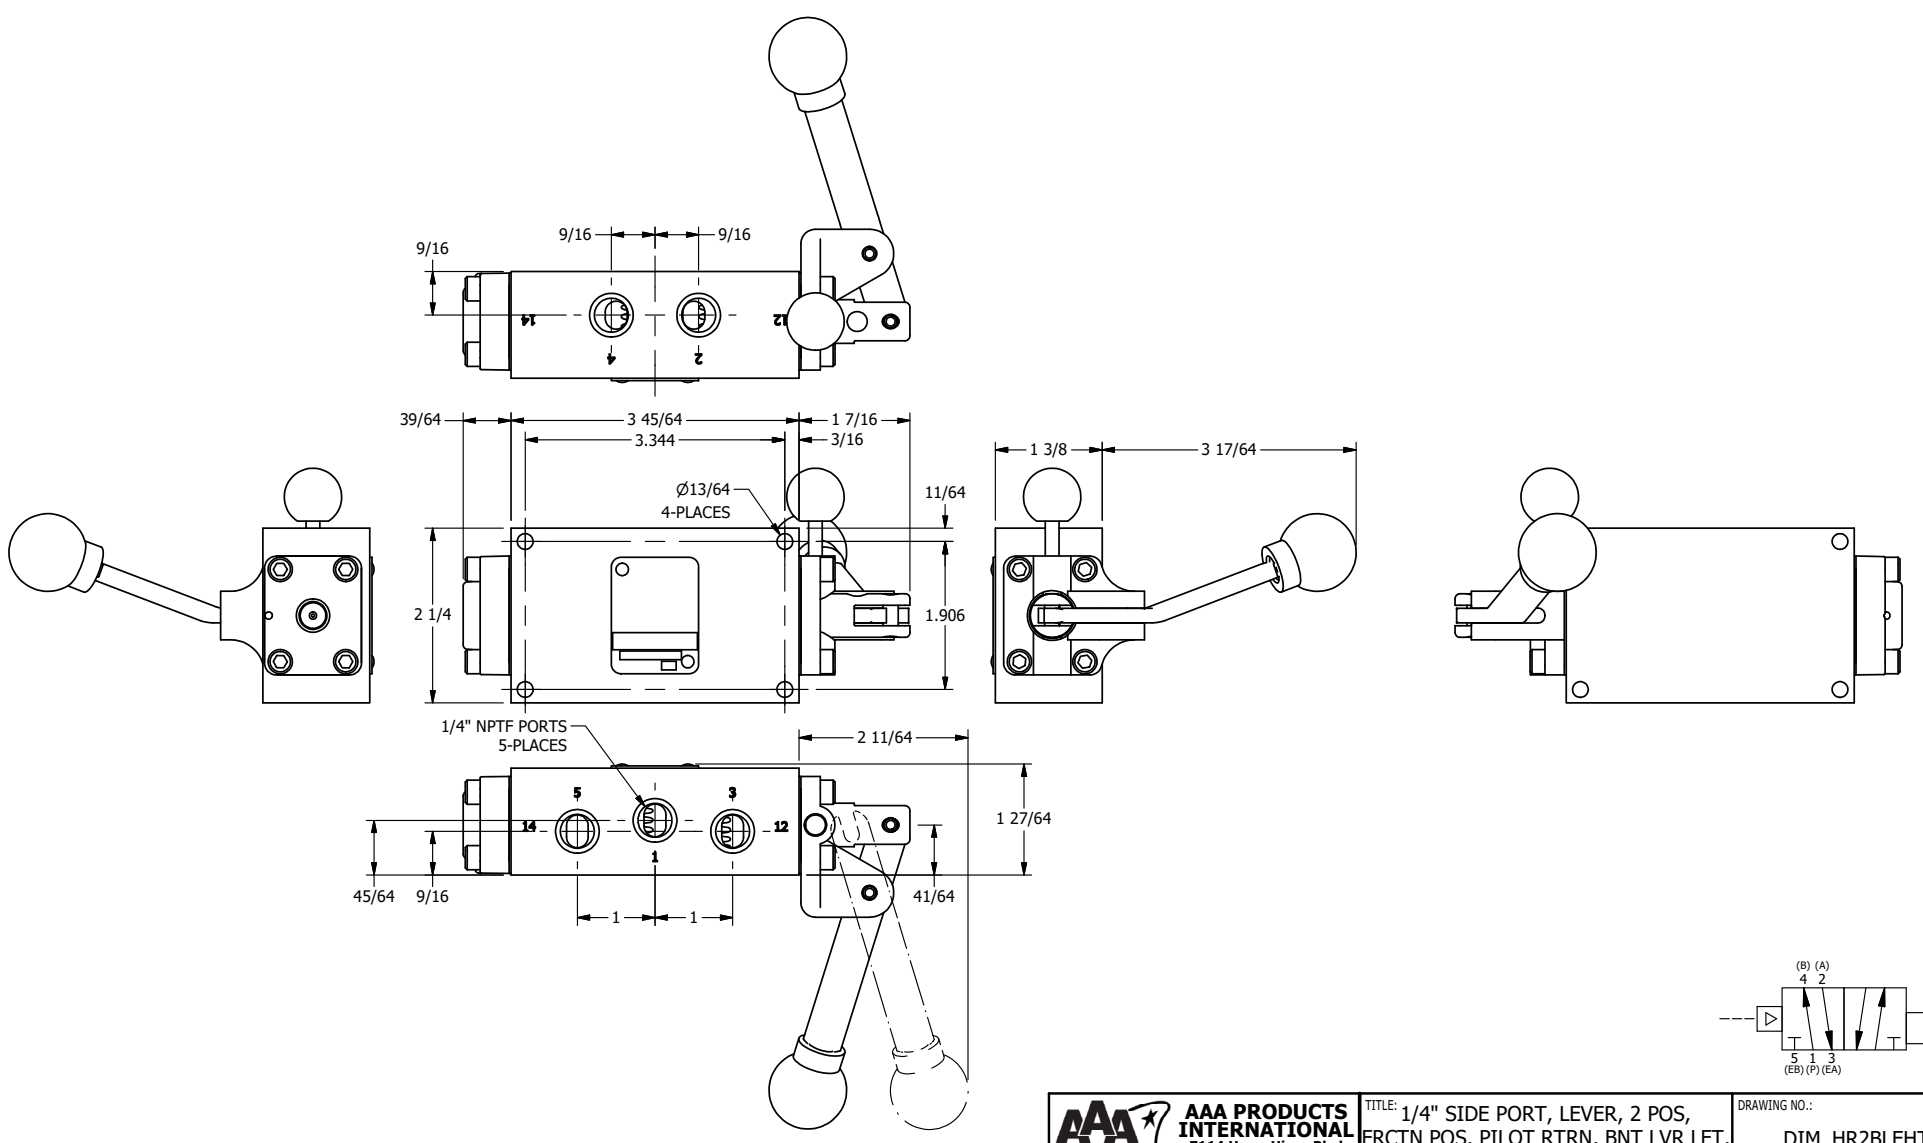

AAA
PRODUCTS
INTERNATIONAL

**AAA PRODUCTS
INTERNATIONAL**
7114 Harry Hines Blvd
Dallas, TX 75235

TITLE: 1/4" SIDE PORT, LEVER, 2 POS,
FRCTN POS, PILOT RTRN, BNT LVR LFT,
PINLOCK A & C, HVY DTY, 180D LVR

DRAWING NO.:
DIM_HR2BLEHT

THE INFORMATION CONTAINED WITHIN THIS DOCUMENT IS PROPRIETARY TO AAA PRODUCTS AND MAY NOT BE DISCLOSED WITHOUT PRIOR WRITTEN CONSENT

4

3

2

1