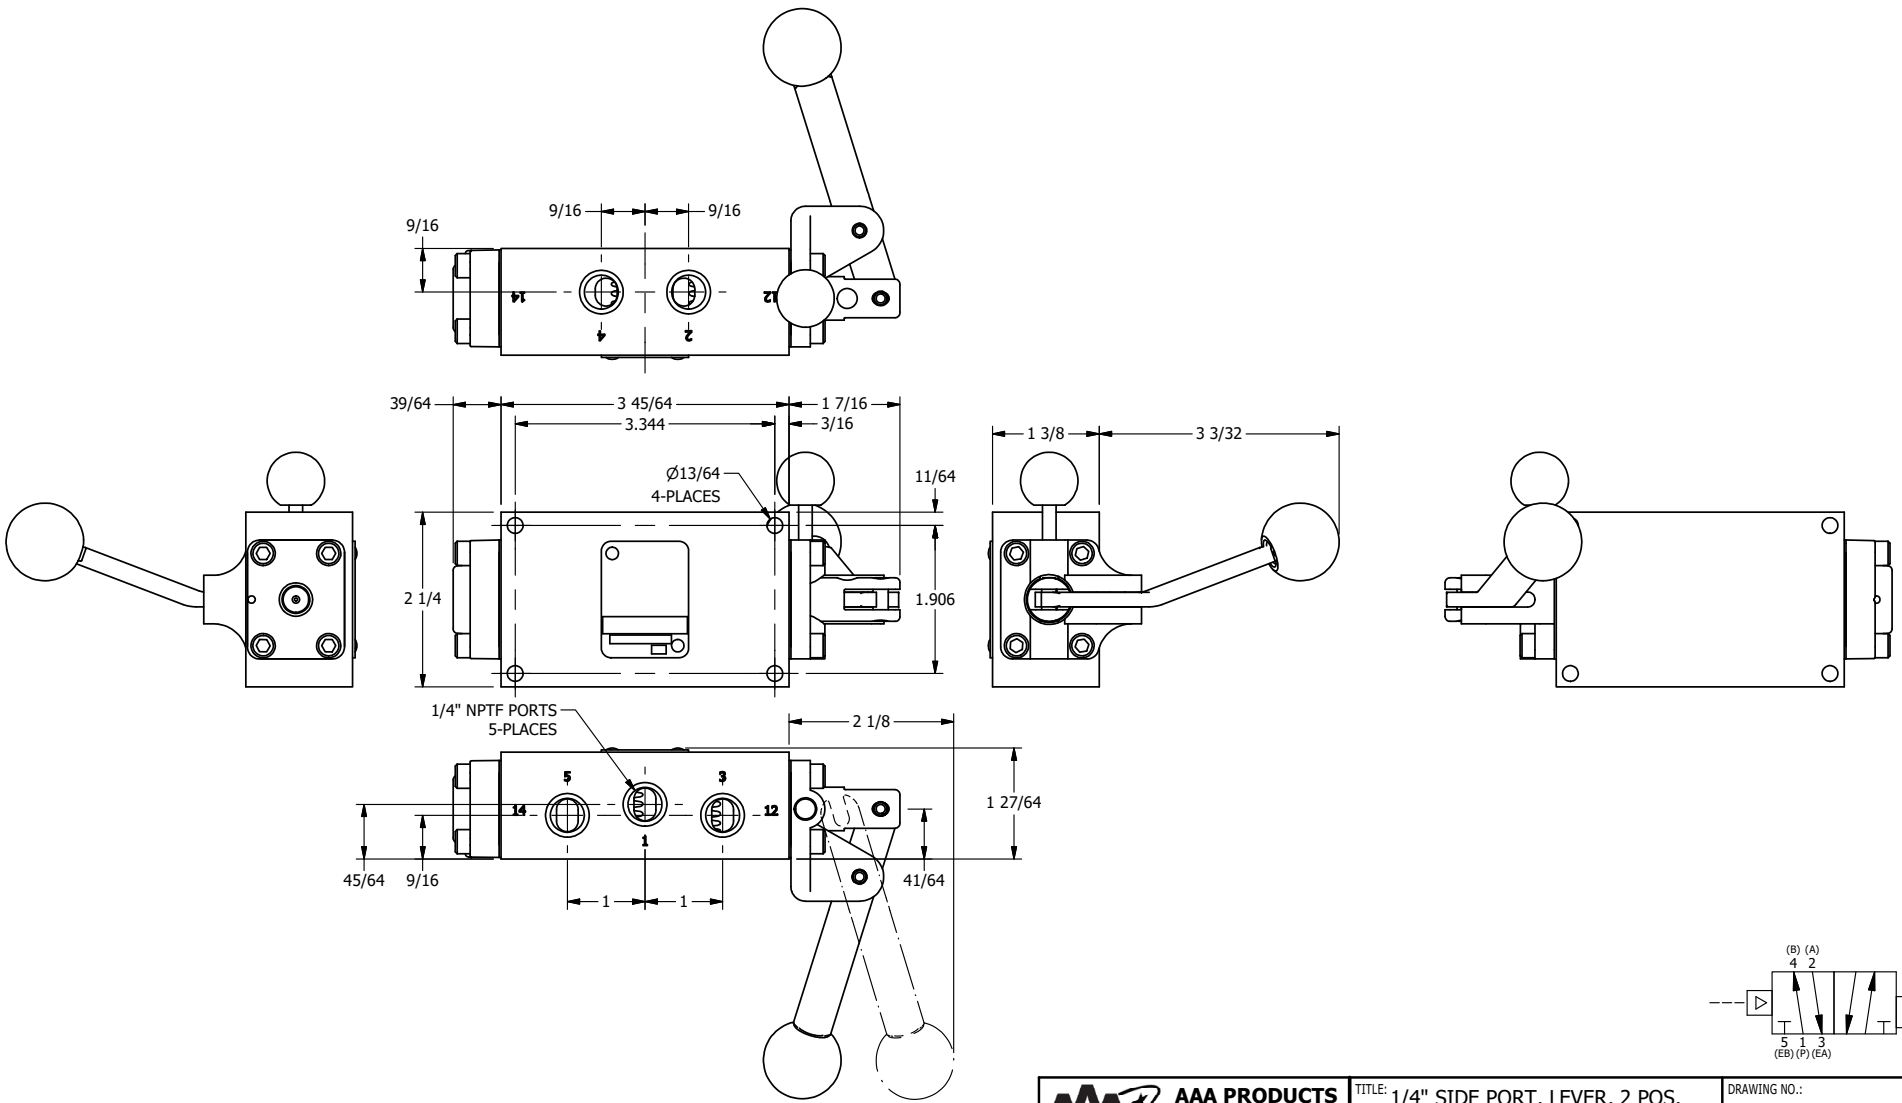

AAA
PRODUCTS
INTERNATIONAL

**AAA PRODUCTS
INTERNATIONAL**
7114 Harry Hines Blvd
Dallas, TX 75235

TITLE: 1/4" SIDE PORT, LEVER, 2 POS,
FRCTN POS, PILOT RTRN, BNT LVR LFT,
PNLCK A&C, HVY DTY, RED KNB, 180D LVR

DRAWING NO.:
DIM_HR2BLEHJT

THE INFORMATION CONTAINED WITHIN THIS DOCUMENT IS PROPRIETARY TO AAA PRODUCTS AND MAY NOT BE DISCLOSED WITHOUT PRIOR WRITTEN CONSENT

4

3

2

1