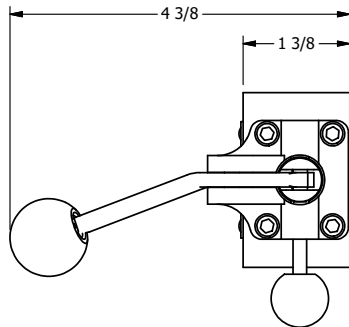

4

3

2

1

AAA
PRODUCTS
INTERNATIONAL

AAA PRODUCTS INTERNATIONAL
7114 Harry Hines Blvd
Dallas, TX 75235

TITLE: 1/4" SIDE PORT, LEVER, 2 POS,
FRCTN POS, PILOT RTRN, BNT LVR LFT,
PINLOCK A & C, HVY DTY, RED KNB

DRAWING NO.:
DIM_HR2BLEHJ