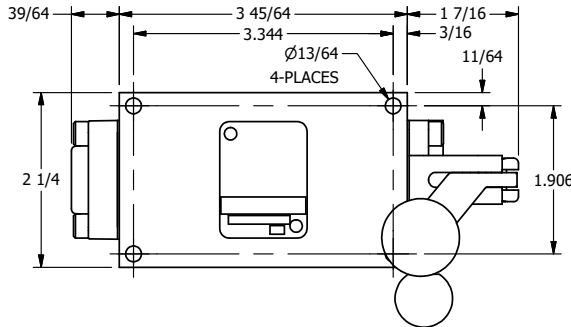

4

3

2

1

AAA
PRODUCTS
INTERNATIONAL

AAA PRODUCTS INTERNATIONAL
7114 Harry Hines Blvd
Dallas, TX 75235

TITLE: 1/4" SIDE PORT, LEVER, 2 POS,
FRCTN POS, PILOT RTRN, BNT LVR LFT,
PINLOCK A & C, HVY DTY, RED KNB

DRAWING NO.:
DIM_HR2BLEHJ