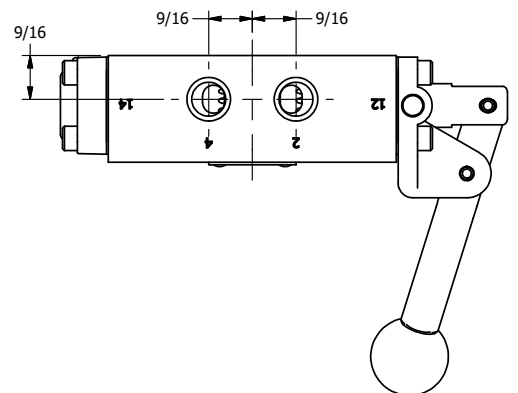

4

3

2

1

AAA
PRODUCTS
INTERNATIONAL

AAA PRODUCTS INTERNATIONAL
7114 Harry Hines Blvd
Dallas, TX 75235

TITLE: 1/4" SIDE PORT, LEVER, 2 POS,
FRCTN POS, PILOT RTRN, BNT LVR LFT,
PINLOCK A & C, HVY DTY, RED KNB

DRAWING NO.:
DIM_HR2BLEHJ