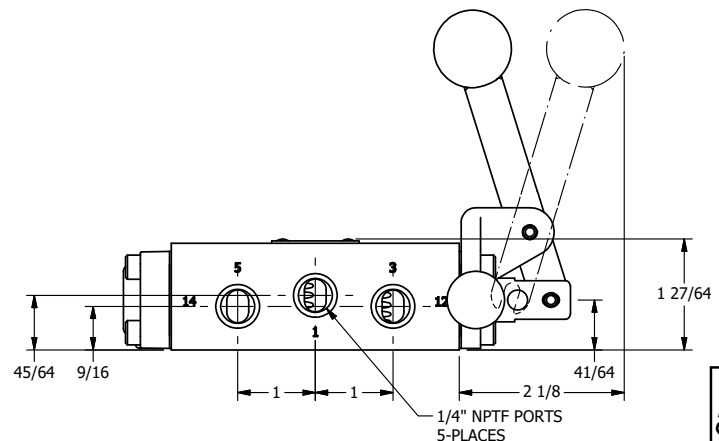

4

3

2

1

AAA
PRODUCTS
INTERNATIONAL

AAA PRODUCTS INTERNATIONAL
7114 Harry Hines Blvd
Dallas, TX 75235

TITLE: 1/4" SIDE PORT, LEVER, 2 POS,
FRCTN POS, PILOT RTRN, BNT LVR LFT,
PINLOCK A & C, HVY DTY, RED KNB

DRAWING NO.:
DIM_HR2BLEHJ