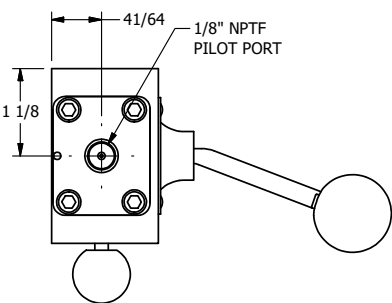

4

3

2

1

AAA
PRODUCTS
INTERNATIONAL

AAA PRODUCTS INTERNATIONAL
7114 Harry Hines Blvd
Dallas, TX 75235

TITLE: 1/4" SIDE PORT, LEVER, 2 POS,
FRCTN POS, PILOT RTRN, BNT LVR LFT,
PINLOCK A & C, HVY DTY, RED KNB

DRAWING NO.:
DIM_HR2BLEHJ