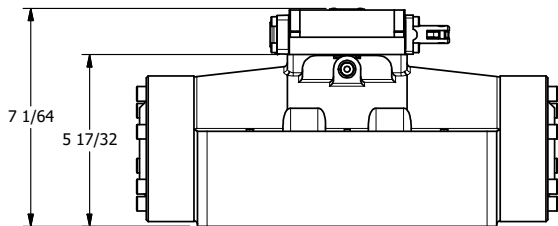

4

3

2

1

B

B

A

A

**AAA**  
PRODUCTS  
INTERNATIONAL

**AAA PRODUCTS  
INTERNATIONAL**  
7114 Harry Hines Blvd  
Dallas, TX 75235

TITLE: 2" SUBPLATE, LEVER, 2 POS,  
FRICTION POS, PILOT RTRN,  
90D LEVER, EXTERNAL PILOT

DRAWING NO.:  
DIM\_HR16PRZ