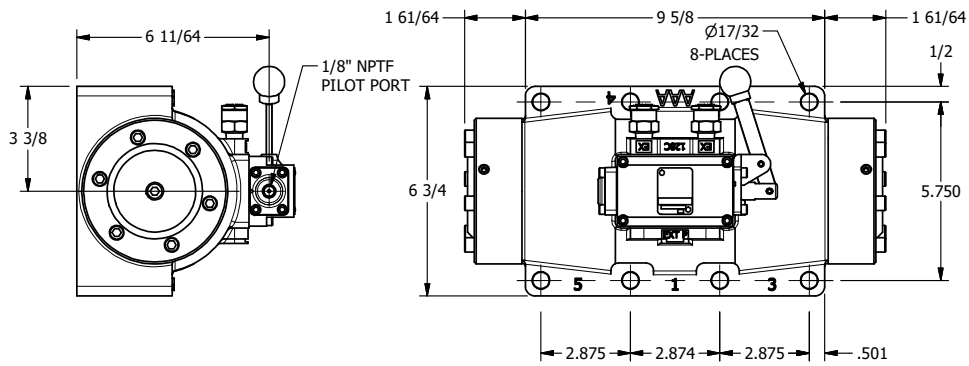

4

3

2

1

B

B

A

A

AAA
PRODUCTS
INTERNATIONAL

**AAA PRODUCTS
INTERNATIONAL**
7114 Harry Hines Blvd
Dallas, TX 75235

TITLE: 2" SUBPLATE, LEVER, 2 POS,
FRICTION POS, PILOT RTRN,
90D LEVER, EXTERNAL PILOT

DRAWING NO.:
DIM_HR16PRZ

4

3

2

THE INFORMATION CONTAINED WITHIN THIS DOCUMENT IS PROPRIETARY TO AAA PRODUCTS AND MAY NOT BE DISCLOSED WITHOUT PRIOR WRITTEN CONSENT