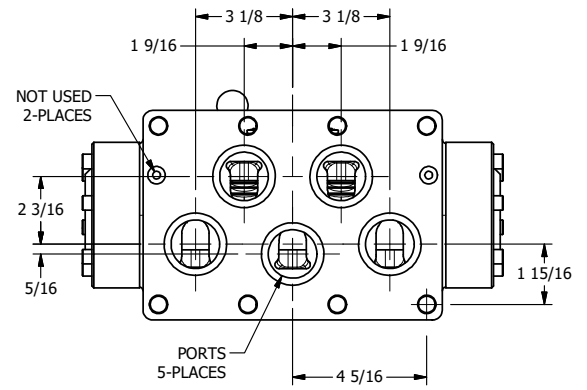

4

3

2

1

B

B

A

A

AAA
PRODUCTS
INTERNATIONAL

**AAA PRODUCTS
INTERNATIONAL**
7114 Harry Hines Blvd
Dallas, TX 75235

TITLE: 2" SUBPLATE, LEVER, 2 POS,
FRICTION POS, PILOT RTRN,
90D LEVER, EXTERNAL PILOT

DRAWING NO.:
DIM_HR16PRZ

4

3

2

THE INFORMATION CONTAINED WITHIN THIS DOCUMENT IS PROPRIETARY TO AAA PRODUCTS AND MAY NOT BE DISCLOSED WITHOUT PRIOR WRITTEN CONSENT