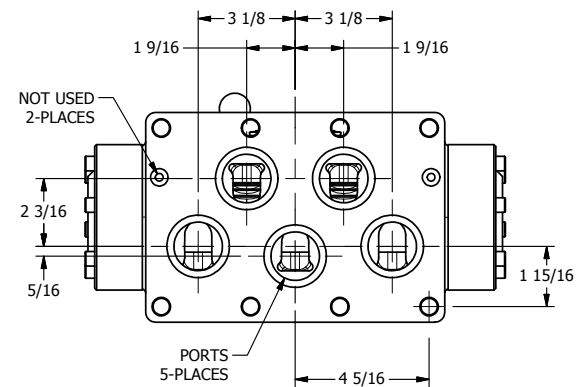

4

3

2

1

**AAA**  
PRODUCTS  
INTERNATIONAL

**AAA PRODUCTS  
INTERNATIONAL**  
7114 Harry Hines Blvd  
Dallas, TX 75235

TITLE: 2" SUBPLATE, LEVER, 2 POS,  
FRICTION POS, PILOT RTRN,  
90D LEVER

DRAWING NO.:  
DIM\_HR16PR