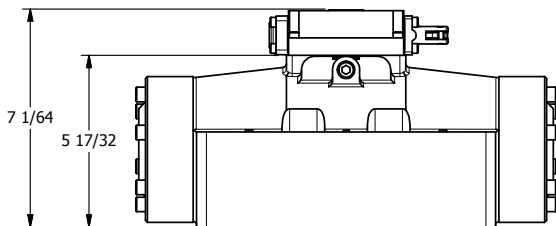

4

3

2

1

**AAA**  
PRODUCTS  
INTERNATIONAL

**AAA PRODUCTS  
INTERNATIONAL**  
7114 Harry Hines Blvd  
Dallas, TX 75235

TITLE: 2" SUBPLATE, LEVER, 2 POS,  
FRICTION POS, PILOT RTRN,  
90D LEVER

DRAWING NO.:  
DIM\_HR16PR