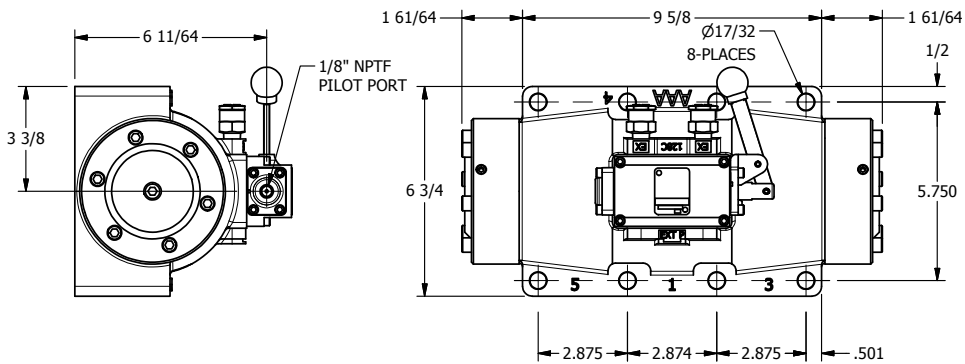

4

3

2

1

**AAA**  
PRODUCTS  
INTERNATIONAL

**AAA PRODUCTS  
INTERNATIONAL**  
7114 Harry Hines Blvd  
Dallas, TX 75235

TITLE: 2" SUBPLATE, LEVER, 2 POS,  
FRICTION POS, PILOT RTRN,  
90D LEVER

DRAWING NO.:  
DIM\_HR16PR