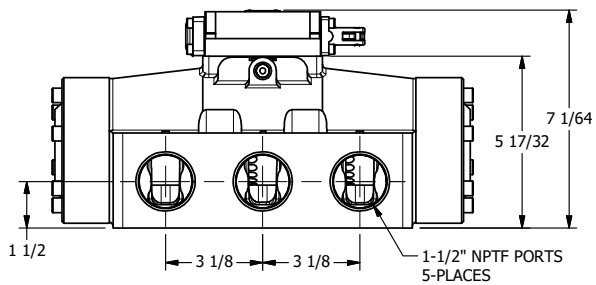

4

3

2

1

AAA
PRODUCTS
INTERNATIONAL

**AAA PRODUCTS
INTERNATIONAL**
7114 Harry Hines Blvd
Dallas, TX 75235

TITLE: 1-1/2" SIDE PORT, LEVER, 2 POS,
FRICTION POS, PILOT RTRN,
90D LEVER, EXTERNAL PILOT

DRAWING NO.:
DIM_HR12RZ