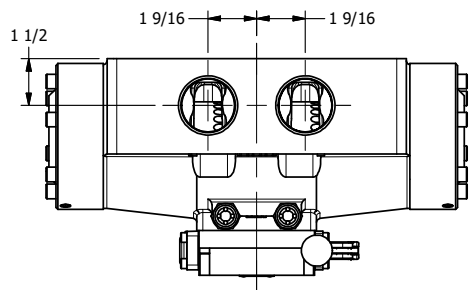

4

3

2

1

AAA
PRODUCTS
INTERNATIONAL

**AAA PRODUCTS
INTERNATIONAL**
7114 Harry Hines Blvd
Dallas, TX 75235

TITLE: 1-1/2" SIDE PORT, LEVER, 2 POS,
FRICTION POS, PILOT RTRN,
90D LEVER, EXTERNAL PILOT

DRAWING NO.:
DIM_HR12RZ