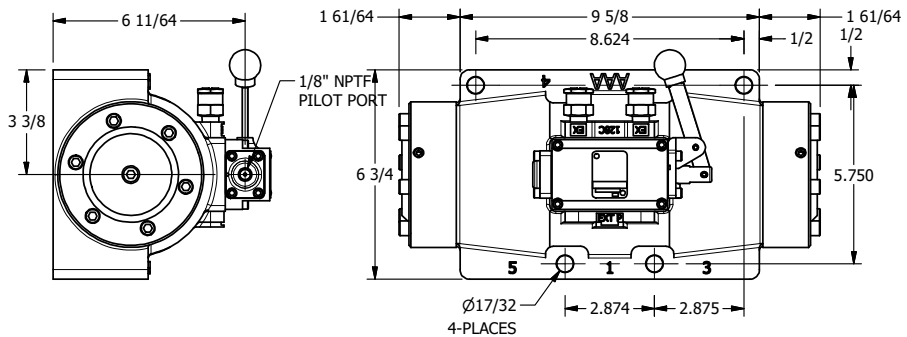

4

3

2

1

AAA
PRODUCTS
INTERNATIONAL

**AAA PRODUCTS
INTERNATIONAL**
7114 Harry Hines Blvd
Dallas, TX 75235

TITLE: 1-1/2" SIDE PORT, LEVER, 2 POS,
FRICTION POS, PILOT RTRN,
90D LEVER, EXTERNAL PILOT

DRAWING NO.:
DIM_HR12RZ