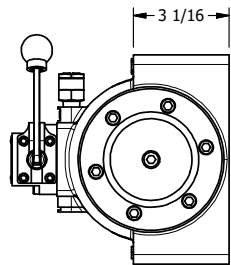

4

3

2

1

AAA
PRODUCTS
INTERNATIONAL

**AAA PRODUCTS
INTERNATIONAL**
7114 Harry Hines Blvd
Dallas, TX 75235

TITLE: 1-1/2" SIDE PORT, LEVER, 2 POS,
FRICTION POS, PILOT RTRN,
90D LEVER, EXTERNAL PILOT

DRAWING NO.:
DIM_HR12RZ