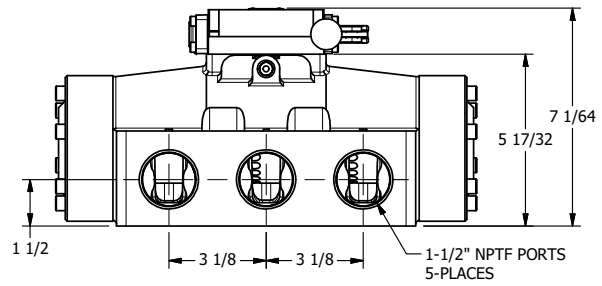

4

3

2

1

**AAA**  
PRODUCTS  
INTERNATIONAL

**AAA PRODUCTS  
INTERNATIONAL**  
7114 Harry Hines Blvd  
Dallas, TX 75235

TITLE: 1-1/2" SIDE PORT, LEVER, 2 POS,  
FRICTION POS, PILOT RTRN,  
270D LEVER, EXTERNAL PILOT

DRAWING NO.:  
DIM\_HR12RTZ

THE INFORMATION CONTAINED WITHIN THIS DOCUMENT IS PROPRIETARY TO AAA PRODUCTS AND MAY NOT BE DISCLOSED WITHOUT PRIOR WRITTEN CONSENT

4

3

2

B

B

A