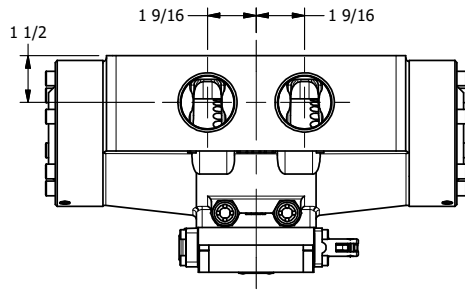

4

3

2

1

**AAA**  
PRODUCTS  
INTERNATIONAL

**AAA PRODUCTS  
INTERNATIONAL**  
7114 Harry Hines Blvd  
Dallas, TX 75235

TITLE: 1-1/2" SIDE PORT, LEVER, 2 POS,  
FRICTION POS, PILOT RTRN,  
270D LEVER, EXTERNAL PILOT

DRAWING NO.:  
DIM\_HR12RTZ

THE INFORMATION CONTAINED WITHIN THIS DOCUMENT IS PROPRIETARY TO AAA PRODUCTS AND MAY NOT BE DISCLOSED WITHOUT PRIOR WRITTEN CONSENT

4

3

2

B

B

A