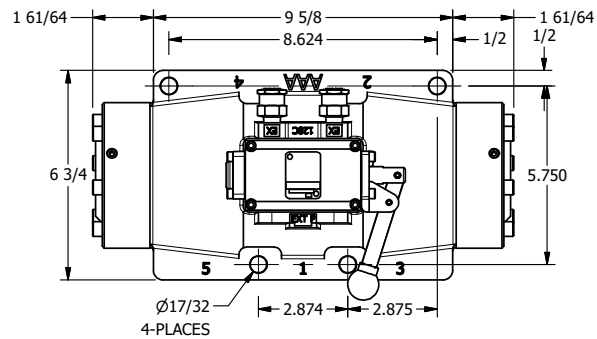

4

3

2

1

**AAA**  
PRODUCTS  
INTERNATIONAL

**AAA PRODUCTS  
INTERNATIONAL**  
7114 Harry Hines Blvd  
Dallas, TX 75235

TITLE: 1-1/2" SIDE PORT, LEVER, 2 POS,  
FRICTION POS, PILOT RTRN,  
270D LEVER, EXTERNAL PILOT

DRAWING NO.:  
DIM\_HR12RTZ

THE INFORMATION CONTAINED WITHIN THIS DOCUMENT IS PROPRIETARY TO AAA PRODUCTS AND MAY NOT BE DISCLOSED WITHOUT PRIOR WRITTEN CONSENT

4

3

2

B

B

A