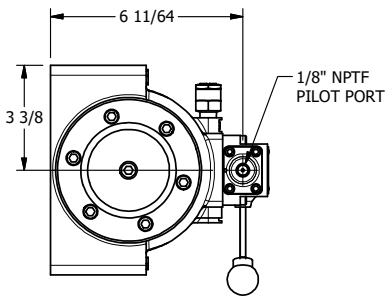

4

3

2

1

**AAA**  
PRODUCTS  
INTERNATIONAL

**AAA PRODUCTS  
INTERNATIONAL**  
7114 Harry Hines Blvd  
Dallas, TX 75235

TITLE: 1-1/2" SIDE PORT, LEVER, 2 POS,  
FRICTION POS, PILOT RTRN,  
270D LEVER, EXTERNAL PILOT

DRAWING NO.:  
DIM\_HR12RTZ

THE INFORMATION CONTAINED WITHIN THIS DOCUMENT IS PROPRIETARY TO AAA PRODUCTS AND MAY NOT BE DISCLOSED WITHOUT PRIOR WRITTEN CONSENT

4

3

2

B

B

A