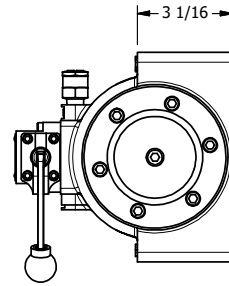

4

3

2

1

**AAA**  
PRODUCTS  
INTERNATIONAL

**AAA PRODUCTS  
INTERNATIONAL**  
7114 Harry Hines Blvd  
Dallas, TX 75235

TITLE: 1-1/2" SIDE PORT, LEVER, 2 POS,  
FRICTION POS, PILOT RTRN,  
270D LEVER, EXTERNAL PILOT

DRAWING NO.:  
DIM\_HR12RTZ

THE INFORMATION CONTAINED WITHIN THIS DOCUMENT IS PROPRIETARY TO AAA PRODUCTS AND MAY NOT BE DISCLOSED WITHOUT PRIOR WRITTEN CONSENT

4

3

2

B

B

A