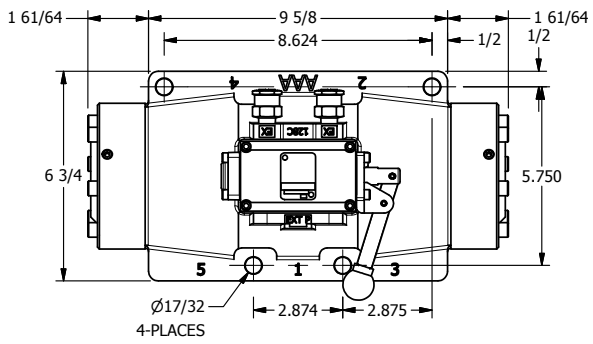

4

3

2

1

AAA
PRODUCTS
INTERNATIONAL

**AAA PRODUCTS
INTERNATIONAL**
7114 Harry Hines Blvd
Dallas, TX 75235

TITLE: 1-1/2" SIDE PORT, LEVER, 2 POS,
FRICTION POS, PILOT RTRN,
270D LEVER

DRAWING NO.:
DIM_HR12RT