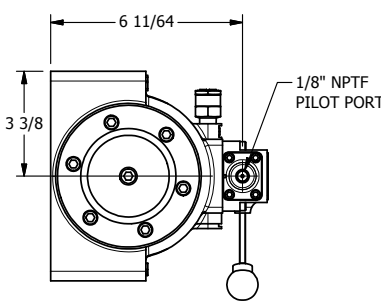

4

3

2

1

AAA
PRODUCTS
INTERNATIONAL

**AAA PRODUCTS
INTERNATIONAL**
7114 Harry Hines Blvd
Dallas, TX 75235

TITLE: 1-1/2" SIDE PORT, LEVER, 2 POS,
FRICTION POS, PILOT RTRN,
270D LEVER

DRAWING NO.:
DIM_HR12RT