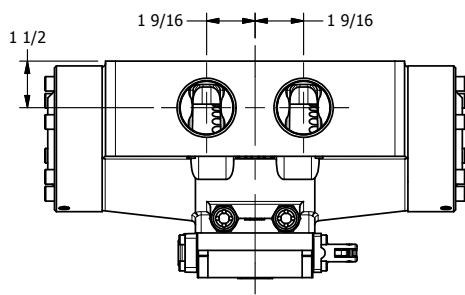

4

3

2

1

AAA
PRODUCTS
INTERNATIONAL

**AAA PRODUCTS
INTERNATIONAL**
7114 Harry Hines Blvd
Dallas, TX 75235

TITLE: 1-1/2" SIDE PORT, LEVER, 2 POS,
FRICTION POS, PILOT RTRN,
270D LEVER

DRAWING NO.:
DIM_HR12RT