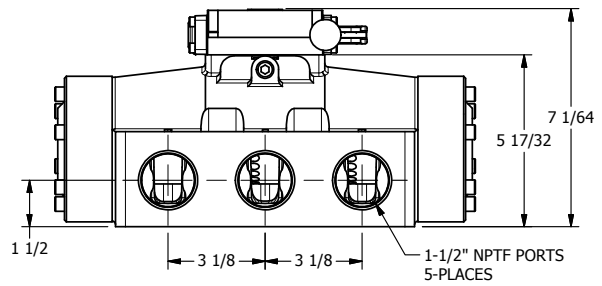

4

3

2

1

AAA
PRODUCTS
INTERNATIONAL

**AAA PRODUCTS
INTERNATIONAL**
7114 Harry Hines Blvd
Dallas, TX 75235

TITLE: 1-1/2" SIDE PORT, LEVER, 2 POS,
FRICTION POS, PILOT RTRN,
270D LEVER

DRAWING NO.:
DIM_HR12RT