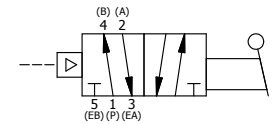

4

3

2

1

AAA
PRODUCTS
INTERNATIONAL

**AAA PRODUCTS
INTERNATIONAL**
7114 Harry Hines Blvd
Dallas, TX 75235

TITLE: 1-1/2" SIDE PORT, LEVER, 2 POS,
FRICTION POS, PILOT RTRN,
270D LEVER

DRAWING NO.:
DIM_HR12RT