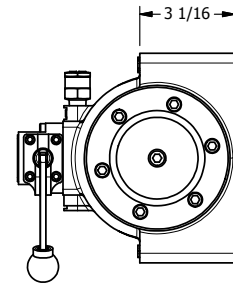

4

3

2

1

AAA
PRODUCTS
INTERNATIONAL

**AAA PRODUCTS
INTERNATIONAL**
7114 Harry Hines Blvd
Dallas, TX 75235

TITLE: 1-1/2" SIDE PORT, LEVER, 2 POS,
FRICTION POS, PILOT RTRN,
270D LEVER

DRAWING NO.:
DIM_HR12RT