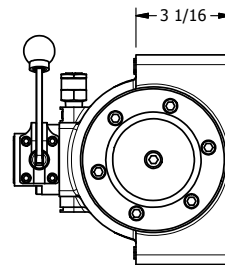

4

3

2

1

**AAA**  
PRODUCTS  
INTERNATIONAL

**AAA PRODUCTS  
INTERNATIONAL**  
7114 Harry Hines Blvd  
Dallas, TX 75235

TITLE: 1-1/2" SIDE PORT, LEVER, 2 POS,  
FRICTION POS, PILOT RTRN,  
90D LEVER

DRAWING NO.:  
DIM\_HR12R