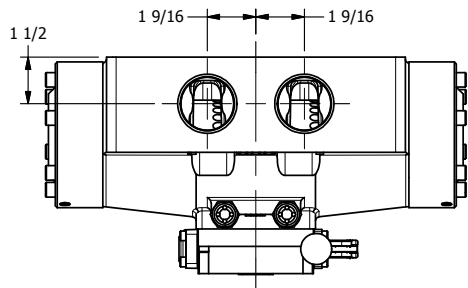

4

3

2

1

**AAA**  
PRODUCTS  
INTERNATIONAL

**AAA PRODUCTS  
INTERNATIONAL**  
7114 Harry Hines Blvd  
Dallas, TX 75235

TITLE: 1-1/2" SIDE PORT, LEVER, 2 POS,  
FRICTION POS, PILOT RTRN,  
90D LEVER

DRAWING NO.:  
DIM\_HR12R