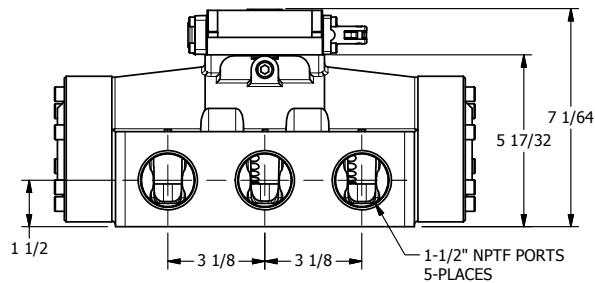

4

3

2

1

**AAA**  
PRODUCTS  
INTERNATIONAL

**AAA PRODUCTS  
INTERNATIONAL**  
7114 Harry Hines Blvd  
Dallas, TX 75235

TITLE: 1-1/2" SIDE PORT, LEVER, 2 POS,  
FRICTION POS, PILOT RTRN,  
90D LEVER

DRAWING NO.:  
DIM\_HR12R