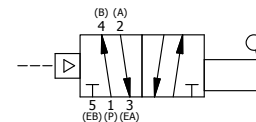

4

3

2

1

**AAA**  
PRODUCTS  
INTERNATIONAL

**AAA PRODUCTS  
INTERNATIONAL**  
7114 Harry Hines Blvd  
Dallas, TX 75235

TITLE: 1-1/2" SIDE PORT, LEVER, 2 POS,  
FRICTION POS, PILOT RTRN,  
90D LEVER

DRAWING NO.:  
DIM\_HR12R