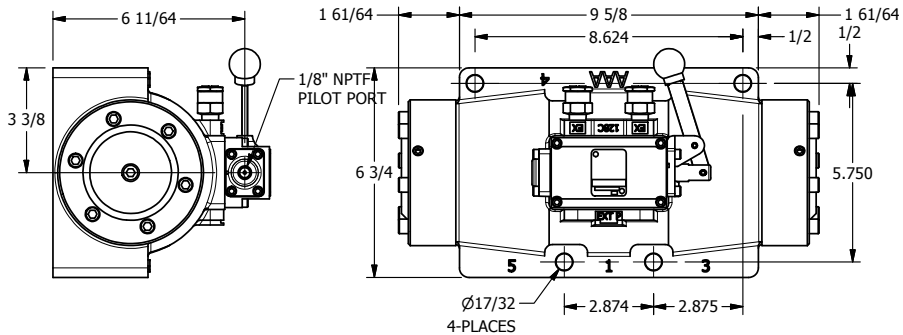

4

3

2

1

**AAA**  
PRODUCTS  
INTERNATIONAL

**AAA PRODUCTS  
INTERNATIONAL**  
7114 Harry Hines Blvd  
Dallas, TX 75235

TITLE: 1-1/2" SIDE PORT, LEVER, 2 POS,  
FRICTION POS, PILOT RTRN,  
90D LEVER

DRAWING NO.:  
DIM\_HR12R