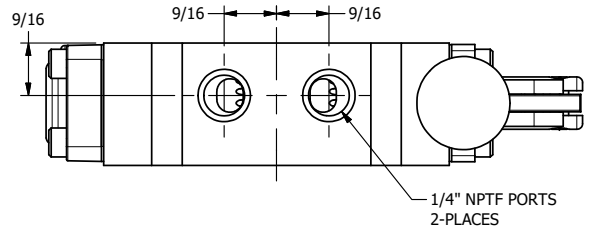

4

3

2

1

1/4" NPTF PORTS
2-PLACES

1/8" NPTF
PILOT PORT

TIE ROD LOCATIONS
3-PLACES

2 45/64

PORTS
3-PLACES

1 5/16

AAA
PRODUCTS
INTERNATIONAL

**AAA PRODUCTS
INTERNATIONAL**
7114 Harry Hines Blvd
Dallas, TX 75235

TITLE: 1/4" STACK, LEVER, 2 POS,
FRICTION POS, PILOT RTRN,
180D LEVER

DRAWING NO.:
DIM_BHR2JT