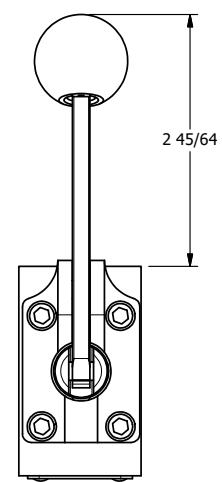

4

3

2

1

1/4" NPTF PORTS
2-PLACES

1/8" NPTF
PILOT PORT

TIE ROD LOCATIONS
3-PLACES

2 45/64

PORTS
3-PLACES

1 5/16

AAA
PRODUCTS
INTERNATIONAL

**AAA PRODUCTS
INTERNATIONAL**
7114 Harry Hines Blvd
Dallas, TX 75235

TITLE: 1/4" STACK, LEVER, 2 POS,
FRICTION POS, PILOT RTRN,
180D LEVER

DRAWING NO.:
DIM_BHR2JT