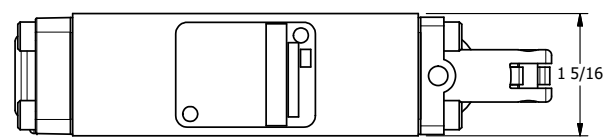

4

3

2

1

1/4" NPTF PORTS
2-PLACES

1/8" NPTF
PILOT PORT

TIE ROD LOCATIONS
3-PLACES

2 45/64

PORTS
3-PLACES

1 5/16

AAA
PRODUCTS
INTERNATIONAL

**AAA PRODUCTS
INTERNATIONAL**
7114 Harry Hines Blvd
Dallas, TX 75235

TITLE: 1/4" STACK, LEVER, 2 POS,
FRICTION POS, PILOT RTRN,
180D LEVER

DRAWING NO.:
DIM_BHR2JT