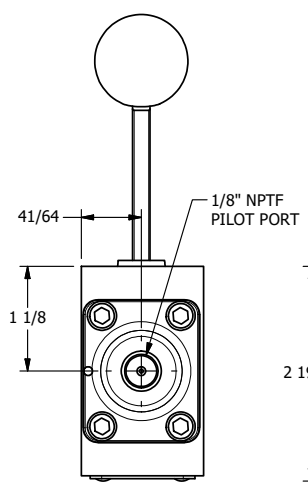

4

3

2

1

1/4" NPTF PORTS
2-PLACES

1/8" NPTF
PILOT PORT

TIE ROD LOCATIONS
3-PLACES

2 45/64

PORTS
3-PLACES

1 5/16

AAA
PRODUCTS
INTERNATIONAL

**AAA PRODUCTS
INTERNATIONAL**
7114 Harry Hines Blvd
Dallas, TX 75235

TITLE: 1/4" STACK, LEVER, 2 POS,
FRICTION POS, PILOT RTRN,
180D LEVER

DRAWING NO.:
DIM_BHR2JT