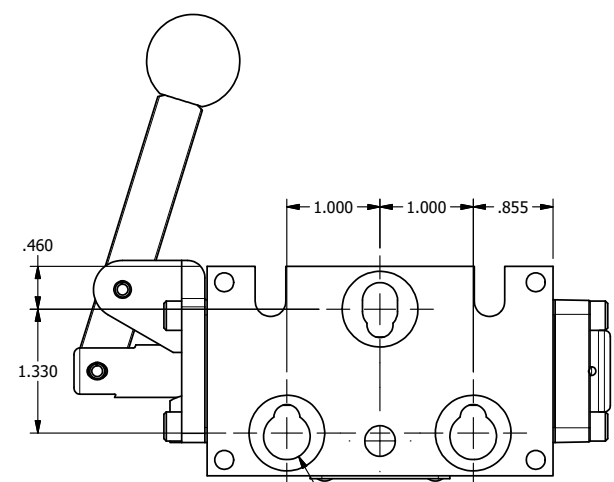

4

3

2

1

1/4" NPTF PORTS
2-PLACES

1/8" NPTF
PILOT PORT

TIE ROD LOCATIONS
3-PLACES

2 45/64

PORTS
3-PLACES

1 5/16

AAA
PRODUCTS
INTERNATIONAL

**AAA PRODUCTS
INTERNATIONAL**
7114 Harry Hines Blvd
Dallas, TX 75235

TITLE: 1/4" STACK, LEVER, 2 POS,
FRICTION POS, PILOT RTRN,
180D LEVER

DRAWING NO.:
DIM_BHR2JT