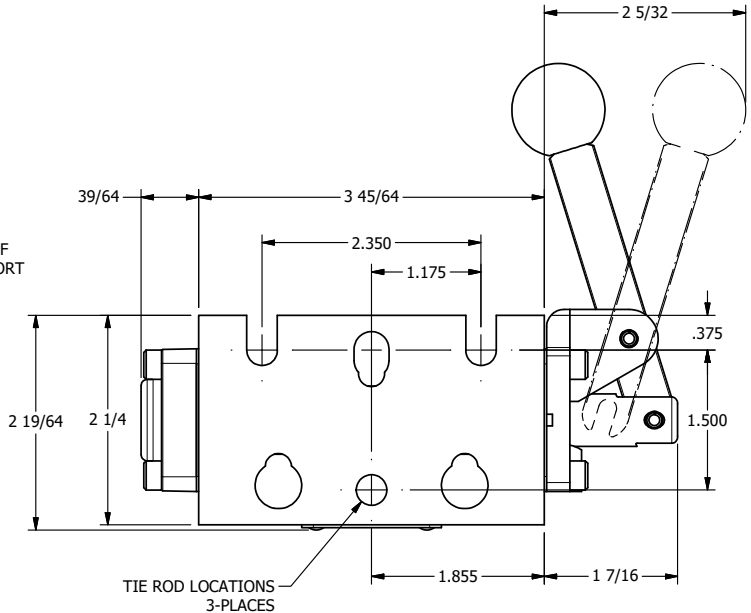

4

3

2

1

1/4" NPTF PORTS
2-PLACES

1/8" NPTF
PILOT PORT

TIE ROD LOCATIONS
3-PLACES

2 45/64

PORTS
3-PLACES

1 5/16

AAA
PRODUCTS
INTERNATIONAL

**AAA PRODUCTS
INTERNATIONAL**
7114 Harry Hines Blvd
Dallas, TX 75235

TITLE: 1/4" STACK, LEVER, 2 POS,
FRICTION POS, PILOT RTRN,
180D LEVER

DRAWING NO.:
DIM_BHR2JT