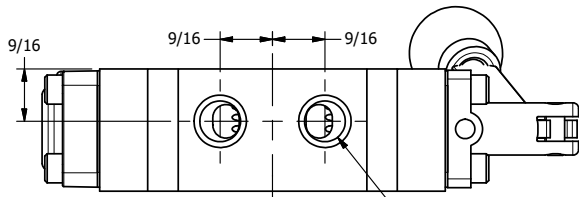

4

3

2

1

1/4" NPTF PORTS
2-PLACES

39/64 3 45/64 2 13/64

41/64 1/8" NPTF
PILOT PORT

1 1/8

TIE ROD LOCATIONS
3-PLACES

1.855

PORTS
3-PLACES

AAA
PRODUCTS
INTERNATIONAL

**AAA PRODUCTS
INTERNATIONAL**
7114 Harry Hines Blvd
Dallas, TX 75235

TITLE: 1/4" STACK, LEVER, 2 POS,
FRICTION POS, PILOT RTRN,
BENT LEVER LEFT