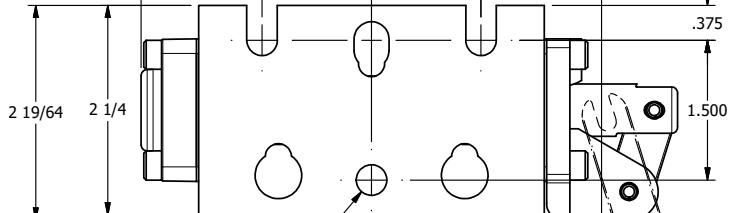

4

3

2

1

1/4" NPTF PORTS
2-PLACES

39/64 3 45/64 2 13/64

41/64 1/8" NPTF
PILOT PORT

1 1/8

TIE ROD LOCATIONS
3-PLACES

1.855

PORTS
3-PLACES

AAA
PRODUCTS
INTERNATIONAL

**AAA PRODUCTS
INTERNATIONAL**
7114 Harry Hines Blvd
Dallas, TX 75235

TITLE: 1/4" STACK, LEVER, 2 POS,
FRICTION POS, PILOT RTRN,
BENT LEVER LEFT