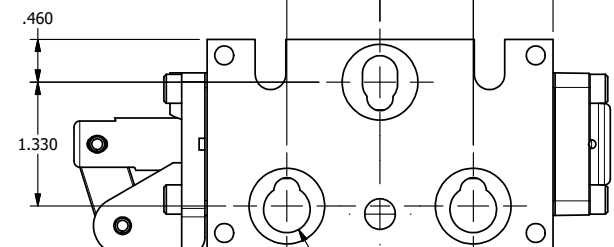

4

3

2

1

1/4" NPTF PORTS
2-PLACES

39/64 3 45/64 2 13/64

41/64 1/8" NPTF
PILOT PORT

1 1/8

TIE ROD LOCATIONS
3-PLACES

1.855

PORTS
3-PLACES

AAA
PRODUCTS
INTERNATIONAL

**AAA PRODUCTS
INTERNATIONAL**
7114 Harry Hines Blvd
Dallas, TX 75235

TITLE: 1/4" STACK, LEVER, 2 POS,
FRICTION POS, PILOT RTRN,
BENT LEVER LEFT