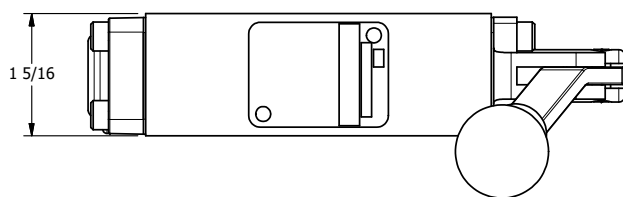

4

3

2

1

1/4" NPTF PORTS
2-PLACES

39/64 3 45/64 2 13/64

41/64 1/8" NPTF
PILOT PORT

1 1/8

TIE ROD LOCATIONS
3-PLACES

1.855

PORTS
3-PLACES

AAA
PRODUCTS
INTERNATIONAL

**AAA PRODUCTS
INTERNATIONAL**
7114 Harry Hines Blvd
Dallas, TX 75235

TITLE: 1/4" STACK, LEVER, 2 POS,
FRICTION POS, PILOT RTRN,
BENT LEVER LEFT