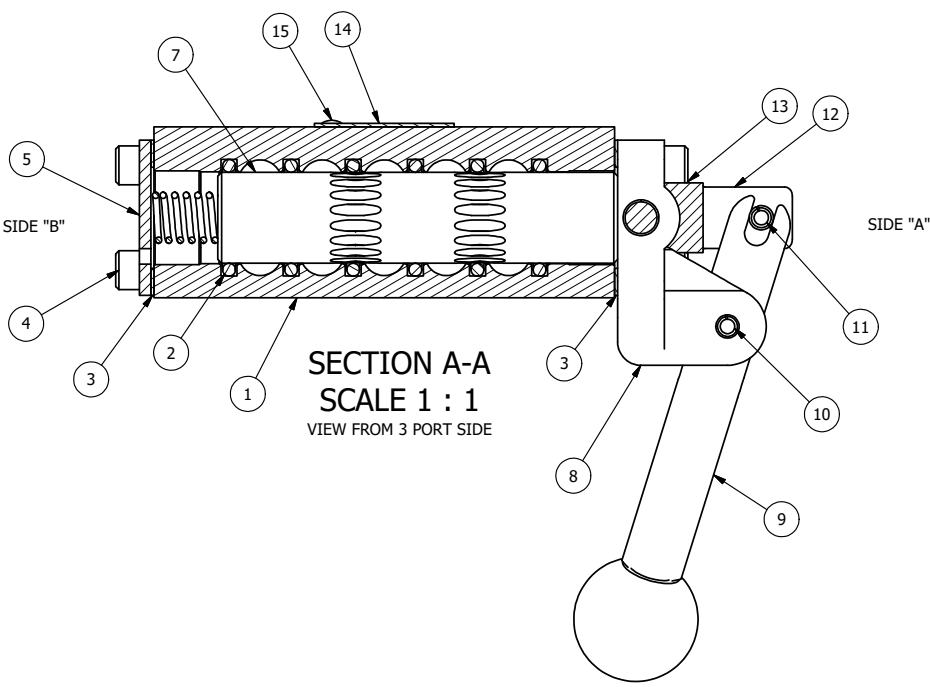

NOTES:
1) ALWAYS GIVE VALVE MODEL, AND PART NUMBER WHEN ORDERING PARTS.

18	1	V-175	KNOB, BLACK, (BRASS 10-32 INSERT), 3/4 DIA BALL, PIN LOCK
17	1	V-315-SS	PIN, PIN LOCK, 303 STAINLESS, 1/4" & 3/8" VALVE
16	1	BBSS-1	SPRING - BUTTON BLEEDER, STAINLESS STEEL, 1/8" NPTF
15	2	V-212	SCREW, #2 X 3/16 DRIVE, TYPE U, OVAL HEAD, STAINLESS STEEL
14	1	AN-114	NAMEPLATE, BLANK, FOR VALVES WITH SPRINGS OR DETENTS
13	4	V-38	SCREW, 10-24 X 3/4, SOCKET HEAD CAP
12	1	HC3-2PL	CLEVIS - POS. A & C PINLOCKS, 1/4" & 3/8" VALVE
11	1	V-48	PIN, ROLL 3/16 X 9/16, STEEL, ZINC PLATED
10	1	V-7	PIN, ROLL 3/16 X 11/16, STEEL, FOR 1/4 THRU 1/2" HAND, FT & CAM V
9	1	HL3-521B20	HAND LEVER WITH RED KNOB, BENT 20 DEG SIDEWAYS, 1/4" & 3/8" VALVES
8	1	HE3-3PLL	END CAP, LEVER, PIN LOCK, LEFT, 380 AL, 1/4" & 3/8" VALVE
7	1	S3	SPOOL - STANDARD, 2 POS, CLSD CTR, 1/4" & 3/8" VALVE
6	1	CS3-2	SPRING - RETURN, (HO & KO) 1/4" & 3/8" VALVES
5	1	SEC3	END CAP, 304 STAINLESS STEEL, 1/4" & 3/8" VALVE
4	4	V-37	SCREW, 10-24 X 1/2, SOCKET HEAD CAP
3	2	ECG3	GASKET - END CAP, 1/4" & 3/8" VALVE
2	6	V-39	O-RING, VITON, STD BODY, 1/4" & 3/8" VALVES
1	1	B3-2E	BODY - SOLID, PLAIN, NO PILOTS, ANODIZED, 3/8" SIDE PORT VALVE
FLG	QTY	PART NO	DESCRIPTION

LIMITS ON DIMENSIONS
UNLESS OTHERWISE SPECIFIED
2-PL DECIMAL ± .01
3-PL DECIMAL ± .005
FRACTIONAL ± 1/64
ANGULAR ± 1/2°

AAA PRODUCTS INTERNATIONAL
7114 Harry Hines Blvd
Dallas, TX 75235

DRAWN: RMckenna DATE: 11/29/2022 CHECKED: KWaite DATE: 11/29/2022
SCALE: 1 : 1 SHEET: 1 OF 1 RELEASED: HWomack DATE: 11/29/2022

TITLE: 3/8" SIDE PORT, LEVER, 2 POS, SPR RTRN, BNT LVR LFT, PIN LOCK A & C, RED KNOB, 180D LVR	PART NO.: HO3BLEJT	REV.:

4 | 3 | 2

THE INFORMATION CONTAINED WITHIN THIS DOCUMENT IS PROPRIETARY TO AAA PRODUCTS AND MAY NOT BE DISCLOSED WITHOUT PRIOR WRITTEN CONSENT