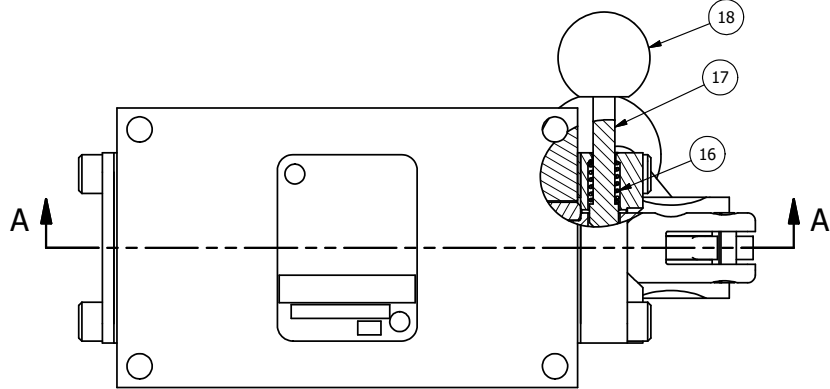

4 | 3 | 2 | 1

POSITION GASKET ON END OF VALVE SO MOUNTING HOLES ALIGN BOTH ENDS (SIDE 'A' SHOWN)