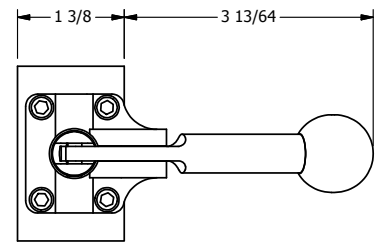

AAA
PRODUCTS
INTERNATIONAL

**AAA PRODUCTS
INTERNATIONAL**
7114 Harry Hines Blvd
Dallas, TX 75235

TITLE: 3/8" SIDE PORT, LEVER, 2 POS,
SPRING RTRN,
BRASS & STAINLESS, 180D LEVER

DRAWING NO.:
DIM_ZHO3T

THE INFORMATION CONTAINED WITHIN THIS DOCUMENT IS PROPRIETARY TO AAA PRODUCTS AND MAY NOT BE DISCLOSED WITHOUT PRIOR WRITTEN CONSENT