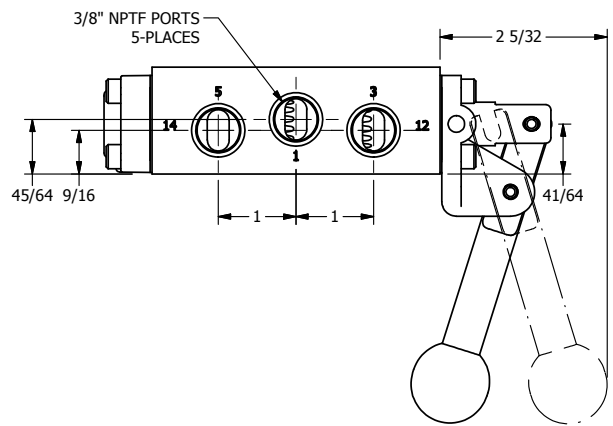

AAA
PRODUCTS
INTERNATIONAL

**AAA PRODUCTS
INTERNATIONAL**
7114 Harry Hines Blvd
Dallas, TX 75235

TITLE: 3/8" SIDE PORT, LEVER, 2 POS,
SPRING RTRN,
BRASS & STAINLESS, 180D LEVER

DRAWING NO.:
DIM_ZHO3T

THE INFORMATION CONTAINED WITHIN THIS DOCUMENT IS PROPRIETARY TO AAA PRODUCTS AND MAY NOT BE DISCLOSED WITHOUT PRIOR WRITTEN CONSENT