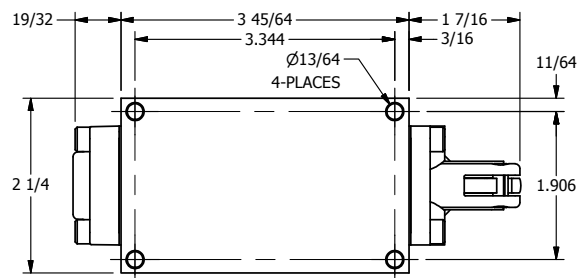

AAA
PRODUCTS
INTERNATIONAL

**AAA PRODUCTS
INTERNATIONAL**
7114 Harry Hines Blvd
Dallas, TX 75235

TITLE: 3/8" SIDE PORT, LEVER, 2 POS,
SPRING RTRN,
BRASS & STAINLESS, 180D LEVER

DRAWING NO.:
DIM_ZHO3T

THE INFORMATION CONTAINED WITHIN THIS DOCUMENT IS PROPRIETARY TO AAA PRODUCTS AND MAY NOT BE DISCLOSED WITHOUT PRIOR WRITTEN CONSENT