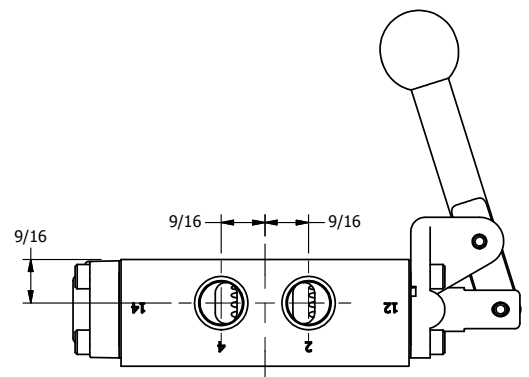

AAA
PRODUCTS
INTERNATIONAL

**AAA PRODUCTS
INTERNATIONAL**
7114 Harry Hines Blvd
Dallas, TX 75235

TITLE: 3/8" SIDE PORT, LEVER, 2 POS,
SPRING RTRN,
BRASS & STAINLESS, 180D LEVER

DRAWING NO.:
DIM_ZHO3T

THE INFORMATION CONTAINED WITHIN THIS DOCUMENT IS PROPRIETARY TO AAA PRODUCTS AND MAY NOT BE DISCLOSED WITHOUT PRIOR WRITTEN CONSENT