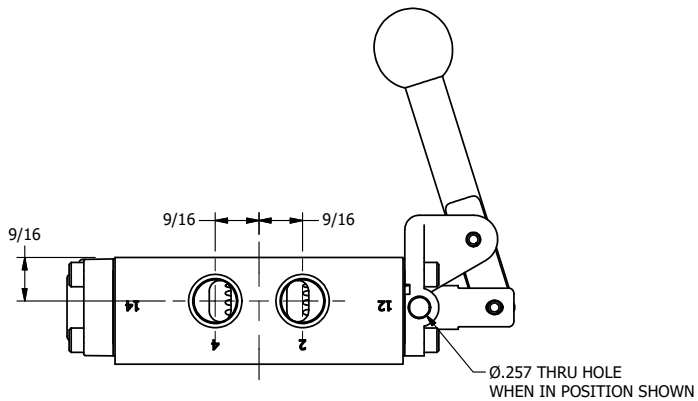

4

3

2

1

B

B

AAA
PRODUCTS
INTERNATIONAL

**AAA PRODUCTS
INTERNATIONAL**
7114 Harry Hines Blvd
Dallas, TX 75235

TITLE: 3/8" SIDE PORT, LEVER, 2 POS,
SPR RTRN, BR & SS,
LOCKOUT C, 180D LEVER

DRAWING NO.:
DIM_ZHO3LOT

THE INFORMATION CONTAINED WITHIN THIS DOCUMENT IS PROPRIETARY TO AAA PRODUCTS AND MAY NOT BE DISCLOSED WITHOUT PRIOR WRITTEN CONSENT

4

3

2

1

A

A