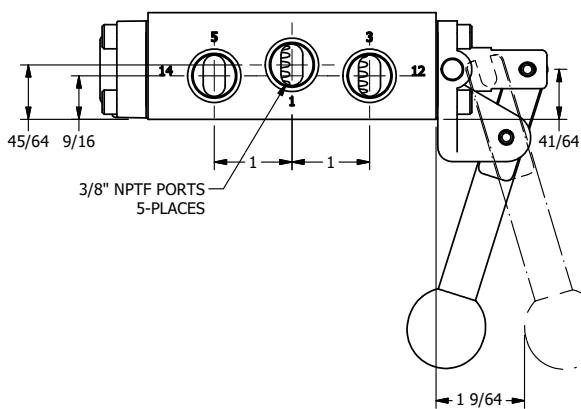

4

3

2

1

B

B

AAA
PRODUCTS
INTERNATIONAL

**AAA PRODUCTS
INTERNATIONAL**
7114 Harry Hines Blvd
Dallas, TX 75235

TITLE: 3/8" SIDE PORT, LEVER, 2 POS,
SPR RTRN, BR & SS,
LOCKOUT C, 180D LEVER

DRAWING NO.:
DIM_ZHO3LOT

THE INFORMATION CONTAINED WITHIN THIS DOCUMENT IS PROPRIETARY TO AAA PRODUCTS AND MAY NOT BE DISCLOSED WITHOUT PRIOR WRITTEN CONSENT

4

3

2

1

A

A