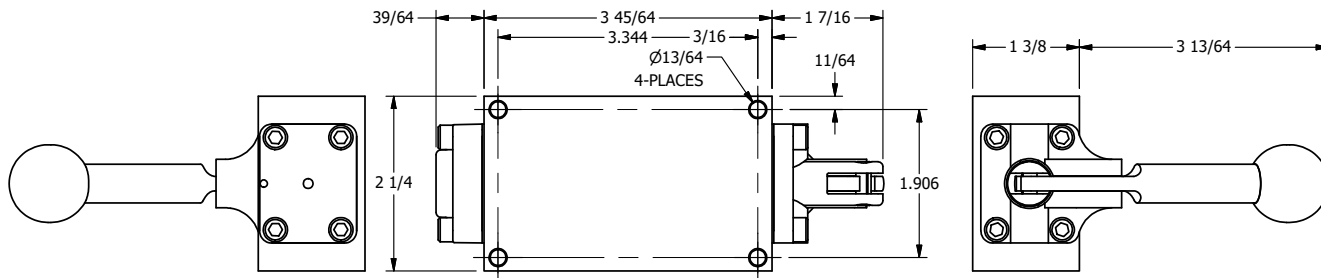

4

3

2

1

B

B

AAA
PRODUCTS
INTERNATIONAL

**AAA PRODUCTS
INTERNATIONAL**
7114 Harry Hines Blvd
Dallas, TX 75235

TITLE: 3/8" SIDE PORT, LEVER, 2 POS,
SPR RTRN, BR & SS,
LOCKOUT C, 180D LEVER

DRAWING NO.:
DIM_ZHO3LOT

THE INFORMATION CONTAINED WITHIN THIS DOCUMENT IS PROPRIETARY TO AAA PRODUCTS AND MAY NOT BE DISCLOSED WITHOUT PRIOR WRITTEN CONSENT

4

3

2

1

A

A