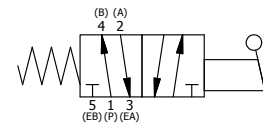

4

3

2

1

**AAA**  
PRODUCTS  
INTERNATIONAL

**AAA PRODUCTS  
INTERNATIONAL**  
7114 Harry Hines Blvd  
Dallas, TX 75235

TITLE: 3/8" SIDE PORT, LEVER, 2 POS,  
SPRING RTRN,  
BRASS & STAINLESS, LOCKOUT C

PART NO.:  
DIM\_ZHO3LO