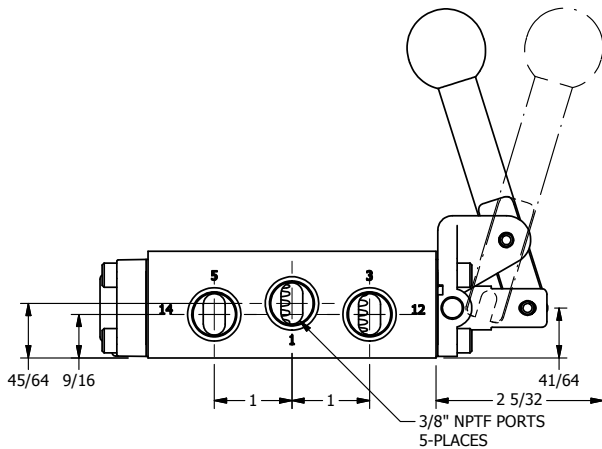

4

3

2

1

**AAA**  
PRODUCTS  
INTERNATIONAL

**AAA PRODUCTS  
INTERNATIONAL**  
7114 Harry Hines Blvd  
Dallas, TX 75235

TITLE: 3/8" SIDE PORT, LEVER, 2 POS,  
SPRING RTRN,  
BRASS & STAINLESS, LOCKOUT C

PART NO.:  
DIM\_ZHO3LO