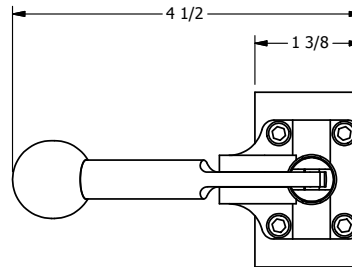

4

3

2

1

**AAA**  
PRODUCTS  
INTERNATIONAL

**AAA PRODUCTS  
INTERNATIONAL**  
7114 Harry Hines Blvd  
Dallas, TX 75235

TITLE: 3/8" SIDE PORT, LEVER, 2 POS,  
SPRING RTRN,  
BRASS & STAINLESS, LOCKOUT C

PART NO.:  
DIM\_ZHO3LO