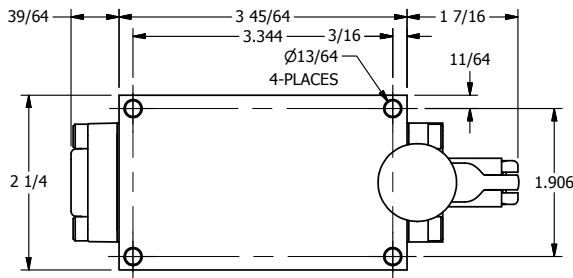

4

3

2

1

**AAA**  
PRODUCTS  
INTERNATIONAL

**AAA PRODUCTS  
INTERNATIONAL**  
7114 Harry Hines Blvd  
Dallas, TX 75235

TITLE: 3/8" SIDE PORT, LEVER, 2 POS,  
SPRING RTRN,  
BRASS & STAINLESS, LOCKOUT C

PART NO.:  
DIM\_ZHO3LO