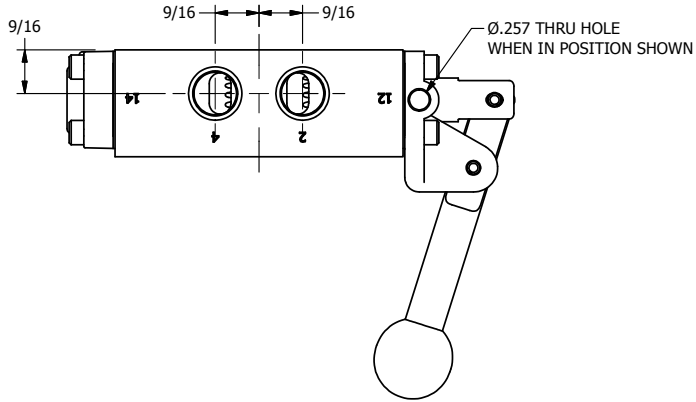

4

3

2

1

**AAA**  
PRODUCTS  
INTERNATIONAL

**AAA PRODUCTS  
INTERNATIONAL**  
7114 Harry Hines Blvd  
Dallas, TX 75235

TITLE: 3/8" SIDE PORT, LEVER, 2 POS,  
SPRING RTRN,  
BRASS & STAINLESS, LOCKOUT C

PART NO.:  
DIM\_ZHO3LO