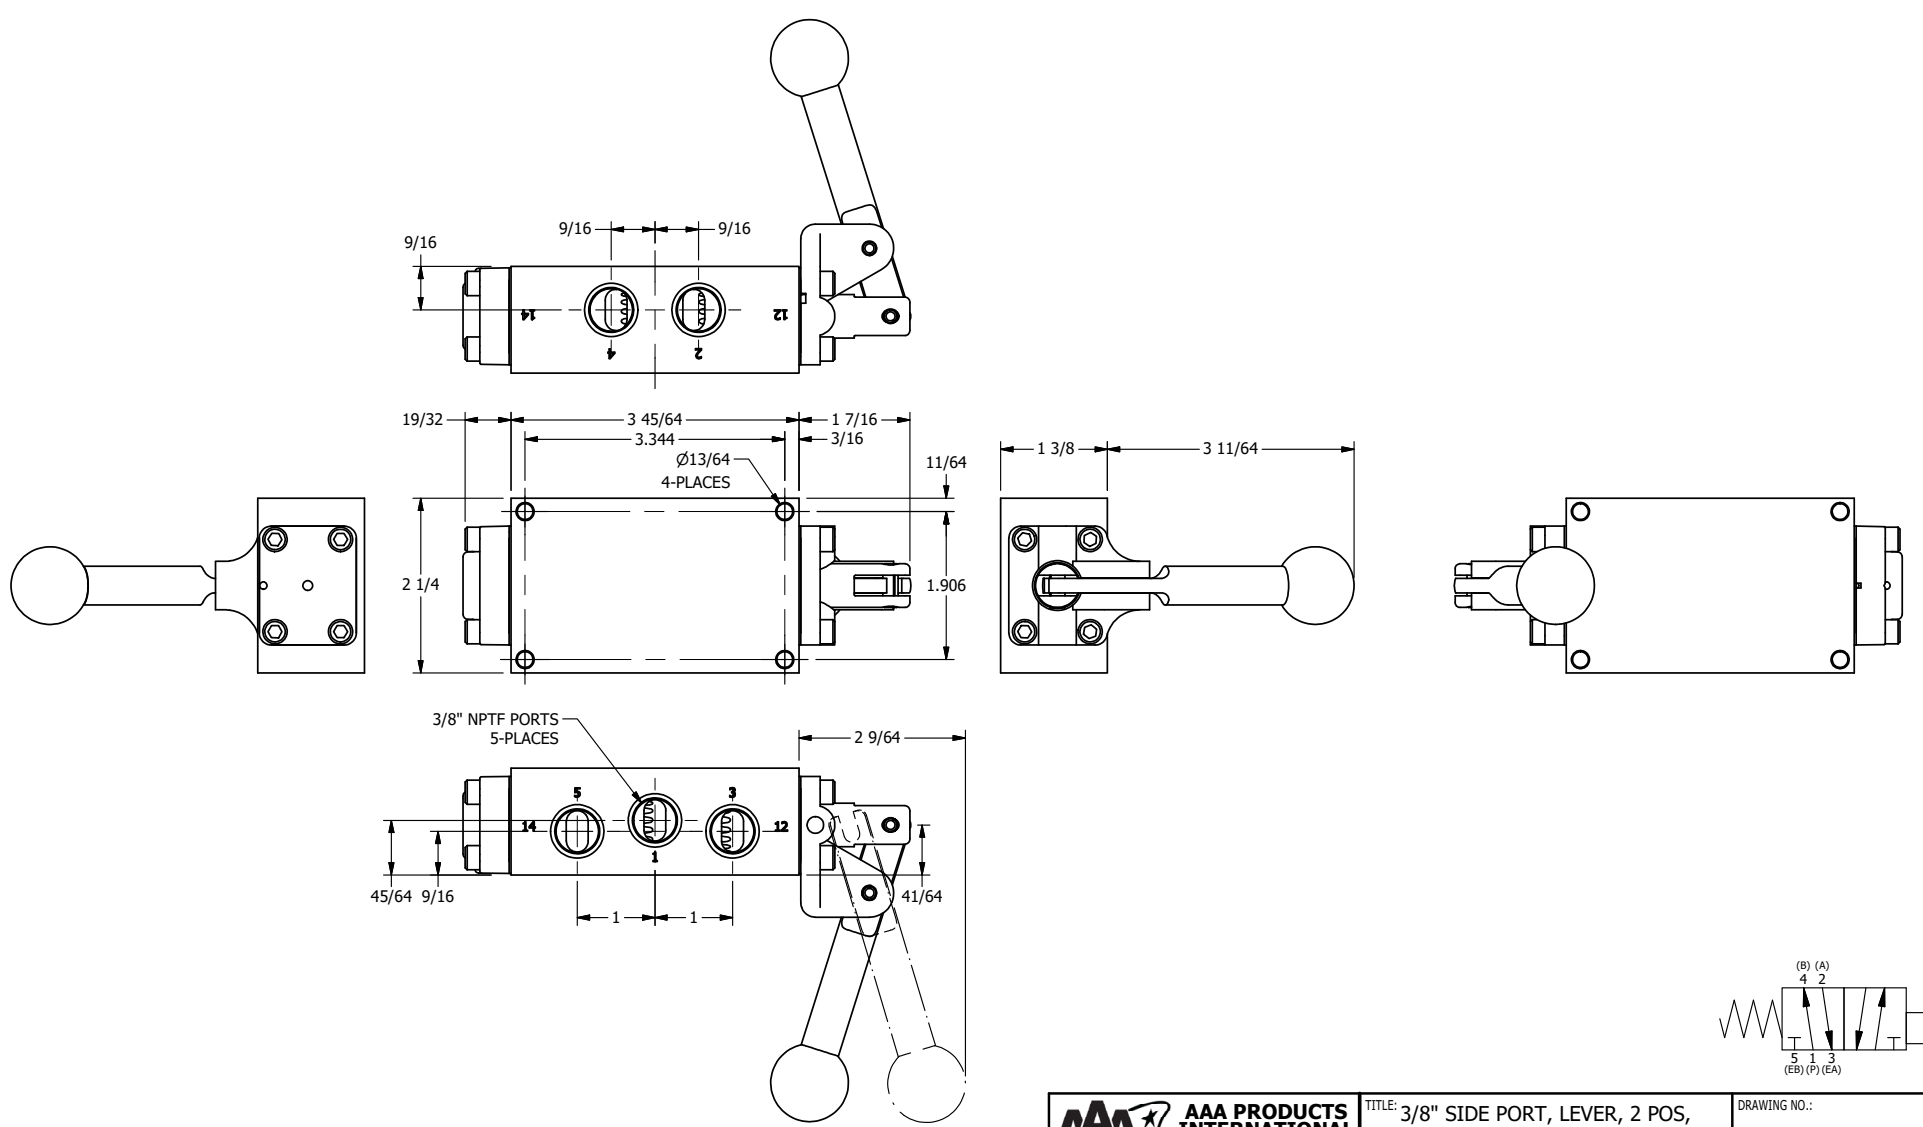

AAA
PRODUCTS
INTERNATIONAL

**AAA PRODUCTS
INTERNATIONAL**
7114 Harry Hines Blvd
Dallas, TX 75235

TITLE: 3/8" SIDE PORT, LEVER, 2 POS,
SPR RTRN, BR & SS,
RED KNOB, 180D LEVER

DRAWING NO.:
DIM_ZHO3JT

THE INFORMATION CONTAINED WITHIN THIS DOCUMENT IS PROPRIETARY TO AAA PRODUCTS AND MAY NOT BE DISCLOSED WITHOUT PRIOR WRITTEN CONSENT

4

3

2

1