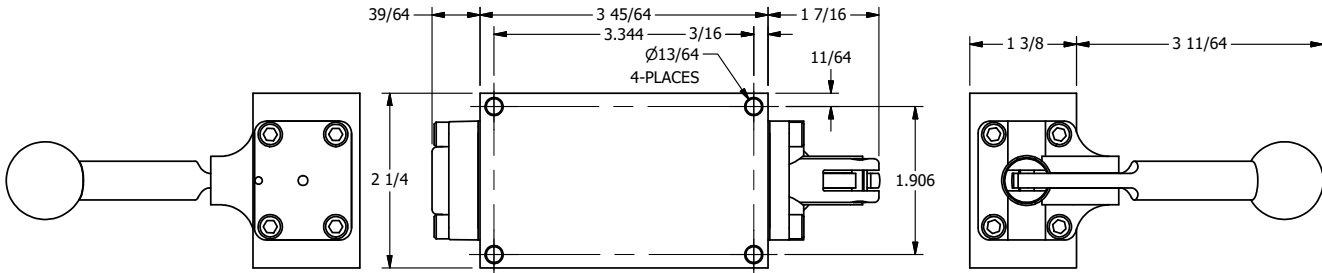

4

3

2

1

B

B

AAA
PRODUCTS
INTERNATIONAL

**AAA PRODUCTS
INTERNATIONAL**
7114 Harry Hines Blvd
Dallas, TX 75235

TITLE: 3/8" SIDE PORT, LEVER, 2 POS,
SPR RTRN, BR & SS, RED KNOB,
LOCKOUT C, 180D LVR

DRAWING NO.:
DIM_ZHO3JLOT

4

3

2

1

A

A

THE INFORMATION CONTAINED WITHIN THIS DOCUMENT IS PROPRIETARY TO AAA PRODUCTS AND MAY NOT BE DISCLOSED WITHOUT PRIOR WRITTEN CONSENT