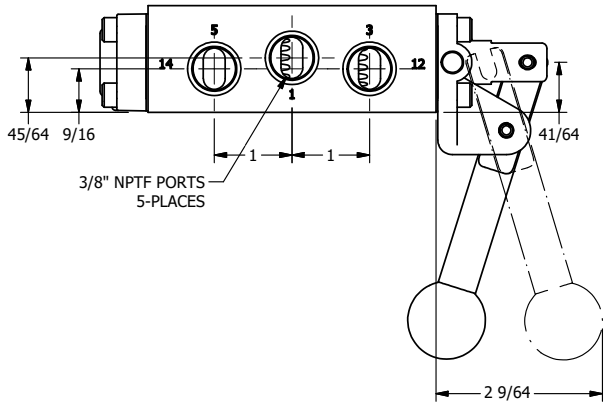

4

3

2

1

B

B

AAA
PRODUCTS
INTERNATIONAL

**AAA PRODUCTS
INTERNATIONAL**
7114 Harry Hines Blvd
Dallas, TX 75235

TITLE: 3/8" SIDE PORT, LEVER, 2 POS,
SPR RTRN, BR & SS, RED KNOB,
LOCKOUT C, 180D LVR

DRAWING NO.:
DIM_ZHO3JLOT

4

3

2

1

A

A

THE INFORMATION CONTAINED WITHIN THIS DOCUMENT IS PROPRIETARY TO AAA PRODUCTS AND MAY NOT BE DISCLOSED WITHOUT PRIOR WRITTEN CONSENT