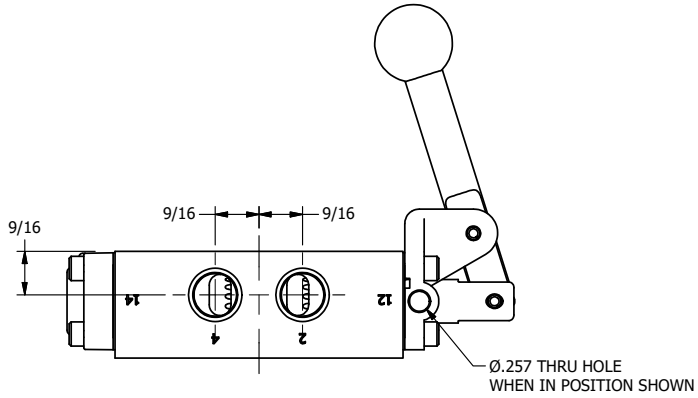

4

3

2

1

B

B

AAA
PRODUCTS
INTERNATIONAL

**AAA PRODUCTS
INTERNATIONAL**
7114 Harry Hines Blvd
Dallas, TX 75235

TITLE: 3/8" SIDE PORT, LEVER, 2 POS,
SPR RTRN, BR & SS, RED KNOB,
LOCKOUT C, 180D LVR

DRAWING NO.:
DIM_ZHO3JLOT

4

3

2

1

A

A

THE INFORMATION CONTAINED WITHIN THIS DOCUMENT IS PROPRIETARY TO AAA PRODUCTS AND MAY NOT BE DISCLOSED WITHOUT PRIOR WRITTEN CONSENT