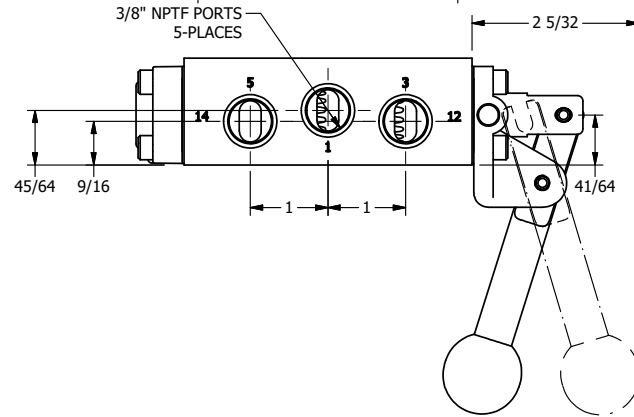

**AAA**  
PRODUCTS  
INTERNATIONAL

**AAA PRODUCTS  
INTERNATIONAL**  
7114 Harry Hines Blvd  
Dallas, TX 75235

TITLE: 3/8" SIDE PORT, LEVER, 2 POS,  
FRICTION POS, LEVER RTRN,  
BRASS & STAINLESS, 180D LEVER