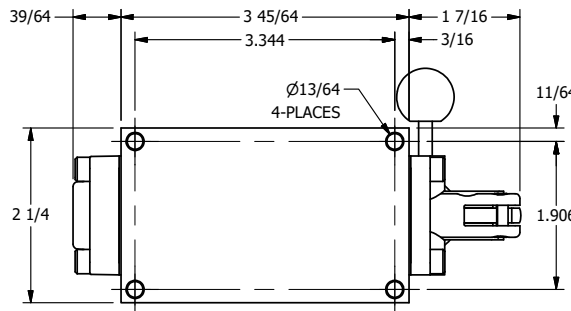

**AAA**  
PRODUCTS  
INTERNATIONAL

**AAA PRODUCTS  
INTERNATIONAL**  
7114 Harry Hines Blvd  
Dallas, TX 75235

TITLE: 3/8" SIDE PORT, LEVER, 2 POS,  
FRICTION POS, LEVER RTRN,  
BRASS & STAINLESS, 180D LEVER