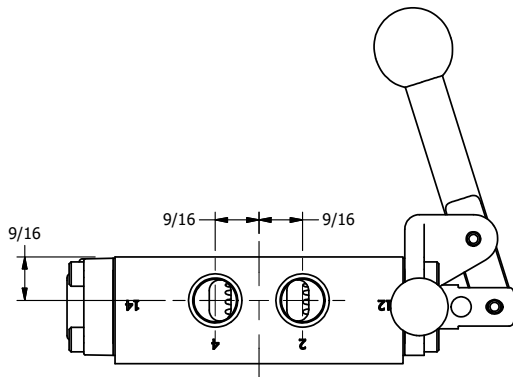

**AAA**  
PRODUCTS  
INTERNATIONAL

**AAA PRODUCTS  
INTERNATIONAL**  
7114 Harry Hines Blvd  
Dallas, TX 75235

TITLE: 3/8" SIDE PORT, LEVER, 2 POS,  
FRICTION POS, LEVER RTRN,  
BRASS & STAINLESS, 180D LEVER