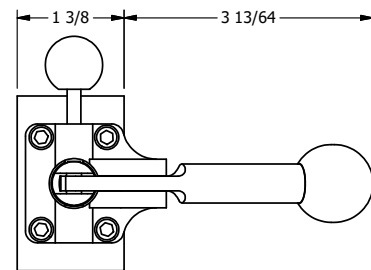

4

3

2

1

B

B

A

A

**AAA**  
PRODUCTS  
INTERNATIONAL

**AAA PRODUCTS  
INTERNATIONAL**  
7114 Harry Hines Blvd  
Dallas, TX 75235

TITLE: 3/8" SIDE PORT, LEVER, 2 POS,  
FRICTION POS, LEVER RTRN,  
BRASS & STAINLESS, 180D LEVER