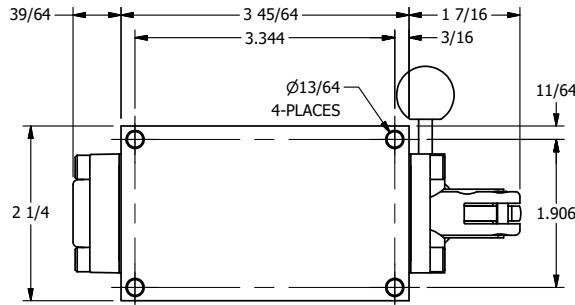

4

3

2

1

B

B

A

A

TITLE: 3/8" SIDE PORT, LEVER, 2 POS,
SPR RTRN, PIN LOCK A & C,
RED KNOB, STAINLESS

DRAWING NO.:
DIM_ZHO3EJT

4

3

2

1

B

B

A

THE INFORMATION CONTAINED WITHIN THIS DOCUMENT IS PROPRIETARY TO AAA PRODUCTS AND MAY NOT BE DISCLOSED WITHOUT PRIOR WRITTEN CONSENT