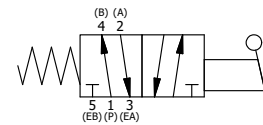

4

3

2

1

B

B

A

A

TITLE: 3/8" SIDE PORT, LEVER, 2 POS,  
SPR RTRN, PIN LOCK A & C,  
RED KNOB, STAINLESS

DRAWING NO.:  
DIM\_ZHO3EJT

4

3

2

1

B

B