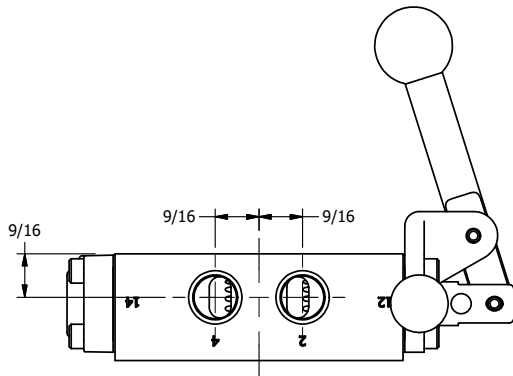

4

3

2

1

B

B

A

A

TITLE: 3/8" SIDE PORT, LEVER, 2 POS,  
SPR RTRN, PIN LOCK A & C,  
RED KNOB, STAINLESS

DRAWING NO.:  
DIM\_ZHO3EJT

4

3

2

1

B

B