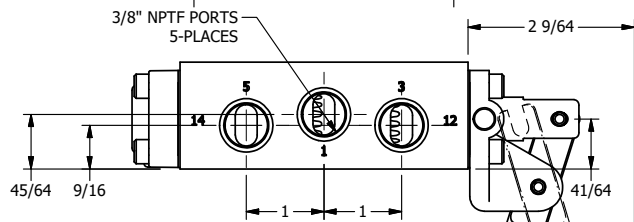

4

3

2

1

B

B

A

A

TITLE: 3/8" SIDE PORT, LEVER, 2 POS,
SPR RTRN, PIN LOCK A & C,
RED KNOB, STAINLESS

DRAWING NO.:
DIM_ZHO3EJT

4

3

2

1

B

B

A

THE INFORMATION CONTAINED WITHIN THIS DOCUMENT IS PROPRIETARY TO AAA PRODUCTS AND MAY NOT BE DISCLOSED WITHOUT PRIOR WRITTEN CONSENT