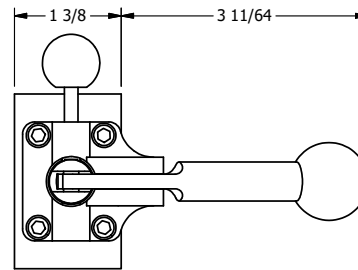

4

3

2

1

B

B

A

A

TITLE: 3/8" SIDE PORT, LEVER, 2 POS,  
SPR RTRN, PIN LOCK A & C,  
RED KNOB, STAINLESS

DRAWING NO.:  
DIM\_ZHO3EJT

4

3

2

1

B

B