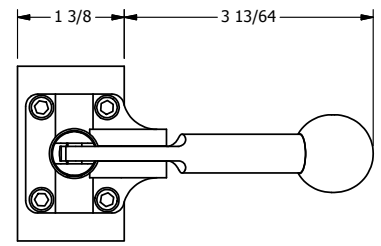

AAA
PRODUCTS
INTERNATIONAL

**AAA PRODUCTS
INTERNATIONAL**
7114 Harry Hines Blvd
Dallas, TX 75235

TITLE: 1/4" SIDE PORT, LEVER, 2 POS,
SPRING RTRN,
BRASS & STAINLESS, 180D LEVER

DRAWING NO.:
DIM_ZHO2T

4

3

2

1