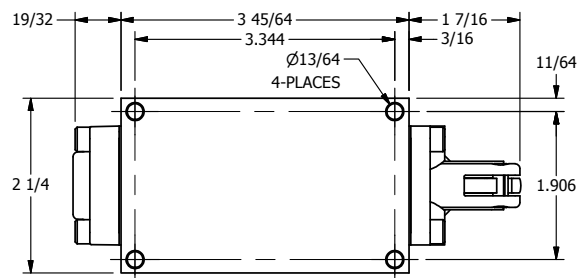

AAA
PRODUCTS
INTERNATIONAL

**AAA PRODUCTS
INTERNATIONAL**
7114 Harry Hines Blvd
Dallas, TX 75235

TITLE: 1/4" SIDE PORT, LEVER, 2 POS,
SPRING RTRN,
BRASS & STAINLESS, 180D LEVER

DRAWING NO.:
DIM_ZHO2T

4

3

2

1