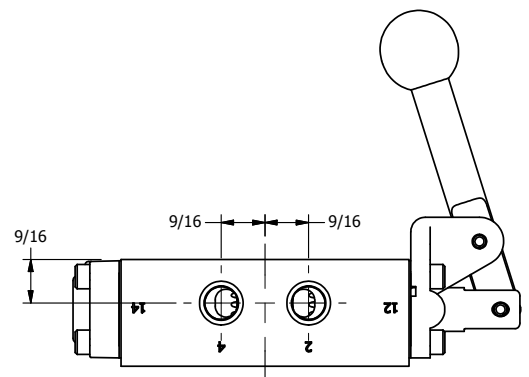

AAA
PRODUCTS
INTERNATIONAL

**AAA PRODUCTS
INTERNATIONAL**
7114 Harry Hines Blvd
Dallas, TX 75235

TITLE: 1/4" SIDE PORT, LEVER, 2 POS,
SPRING RTRN,
BRASS & STAINLESS, 180D LEVER

DRAWING NO.:
DIM_ZHO2T

4

3

2

1