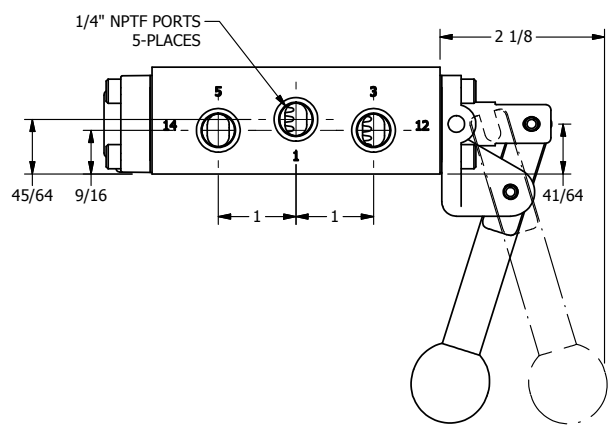

AAA
PRODUCTS
INTERNATIONAL

**AAA PRODUCTS
INTERNATIONAL**
7114 Harry Hines Blvd
Dallas, TX 75235

TITLE: 1/4" SIDE PORT, LEVER, 2 POS,
SPRING RTRN,
BRASS & STAINLESS, 180D LEVER

DRAWING NO.:
DIM_ZHO2T

4

3

2

1