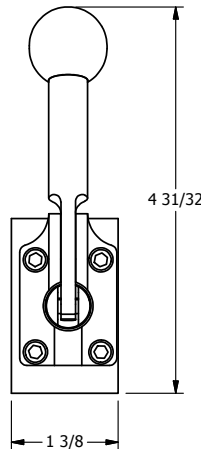

4

3

2

1

AAA
PRODUCTS
INTERNATIONAL

**AAA PRODUCTS
INTERNATIONAL**
7114 Harry Hines Blvd
Dallas, TX 75235

TITLE: 1/4" SIDE PORT, LEVER, 2 POS,
SPRING RTRN, BRASS & STAINLESS,
90D LEVER

DRAWING NO.:
DIM_ZHO2R