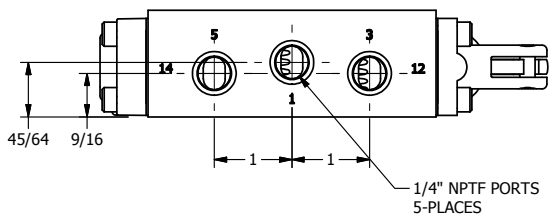

4

3

2

1

AAA
PRODUCTS
INTERNATIONAL

**AAA PRODUCTS
INTERNATIONAL**
7114 Harry Hines Blvd
Dallas, TX 75235

TITLE: 1/4" SIDE PORT, LEVER, 2 POS,
SPRING RTRN, BRASS & STAINLESS,
90D LEVER

DRAWING NO.:
DIM_ZHO2R