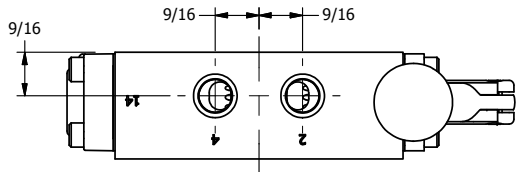

4

3

2

1

AAA
PRODUCTS
INTERNATIONAL

**AAA PRODUCTS
INTERNATIONAL**
7114 Harry Hines Blvd
Dallas, TX 75235

TITLE: 1/4" SIDE PORT, LEVER, 2 POS,
SPRING RTRN, BRASS & STAINLESS,
90D LEVER

DRAWING NO.:
DIM_ZHO2R