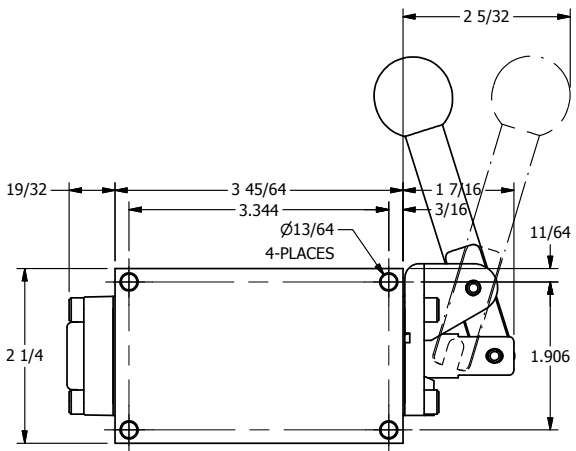

4

3

2

1

AAA
PRODUCTS
INTERNATIONAL

**AAA PRODUCTS
INTERNATIONAL**
7114 Harry Hines Blvd
Dallas, TX 75235

TITLE: 1/4" SIDE PORT, LEVER, 2 POS,
SPRING RTRN, BRASS & STAINLESS,
90D LEVER

DRAWING NO.:
DIM_ZHO2R