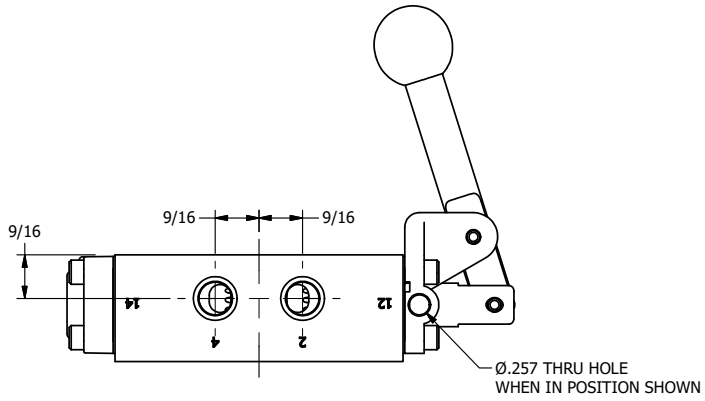

4

3

2

1

B

B

AAA
PRODUCTS
INTERNATIONAL

**AAA PRODUCTS
INTERNATIONAL**
7114 Harry Hines Blvd
Dallas, TX 75235

TITLE: 1/4" SIDE PORT, LEVER, 2 POS,
SPR RTRN, BR & SS,
LOCKOUT C, 180D LEVER

DRAWING NO.:
DIM_ZHO2LOT

4

3

2

1

A

A

THE INFORMATION CONTAINED WITHIN THIS DOCUMENT IS PROPRIETARY TO AAA PRODUCTS AND MAY NOT BE DISCLOSED WITHOUT PRIOR WRITTEN CONSENT