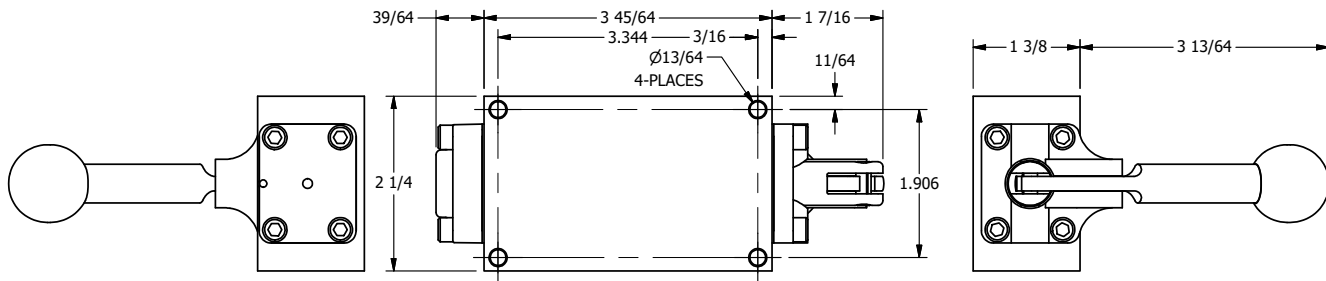

4

3

2

1

B

B

AAA
PRODUCTS
INTERNATIONAL

**AAA PRODUCTS
INTERNATIONAL**
7114 Harry Hines Blvd
Dallas, TX 75235

TITLE: 1/4" SIDE PORT, LEVER, 2 POS,
SPR RTRN, BR & SS,
LOCKOUT C, 180D LEVER

DRAWING NO.:
DIM_ZHO2LOT

4

3

2

1

A

A

THE INFORMATION CONTAINED WITHIN THIS DOCUMENT IS PROPRIETARY TO AAA PRODUCTS AND MAY NOT BE DISCLOSED WITHOUT PRIOR WRITTEN CONSENT