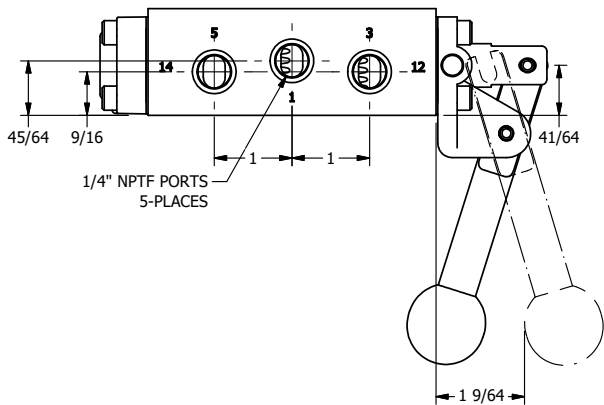

4

3

2

1

B

B

AAA
PRODUCTS
INTERNATIONAL

**AAA PRODUCTS
INTERNATIONAL**
7114 Harry Hines Blvd
Dallas, TX 75235

TITLE: 1/4" SIDE PORT, LEVER, 2 POS,
SPR RTRN, BR & SS,
LOCKOUT C, 180D LEVER

DRAWING NO.:
DIM_ZHO2LOT

4

3

2

1

A

A

THE INFORMATION CONTAINED WITHIN THIS DOCUMENT IS PROPRIETARY TO AAA PRODUCTS AND MAY NOT BE DISCLOSED WITHOUT PRIOR WRITTEN CONSENT