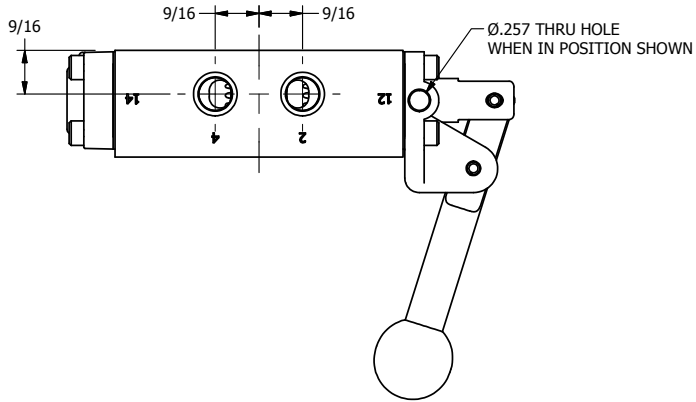

4

3

2

1

AAA
PRODUCTS
INTERNATIONAL

**AAA PRODUCTS
INTERNATIONAL**
7114 Harry Hines Blvd
Dallas, TX 75235

TITLE: 1/4" SIDE PORT, LEVER, 2 POS,
SPRING RTRN,
BRASS & STAINLESS, LOCKOUT C

PART NO.:
DIM_ZHO2LO