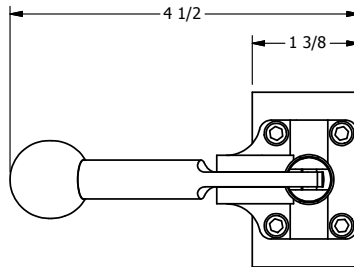

4

3

2

1

AAA
PRODUCTS
INTERNATIONAL

**AAA PRODUCTS
INTERNATIONAL**
7114 Harry Hines Blvd
Dallas, TX 75235

TITLE: 1/4" SIDE PORT, LEVER, 2 POS,
SPRING RTRN,
BRASS & STAINLESS, LOCKOUT C

PART NO.:
DIM_ZHO2LO