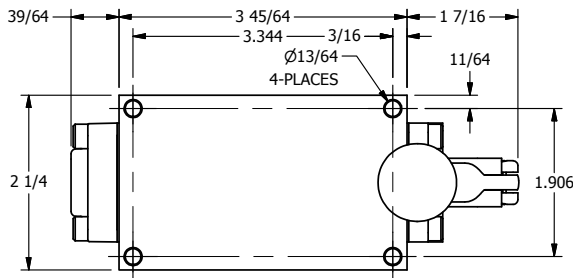

4

3

2

1

AAA
PRODUCTS
INTERNATIONAL

**AAA PRODUCTS
INTERNATIONAL**
7114 Harry Hines Blvd
Dallas, TX 75235

TITLE: 1/4" SIDE PORT, LEVER, 2 POS,
SPRING RTRN,
BRASS & STAINLESS, LOCKOUT C

PART NO.:
DIM_ZHO2LO