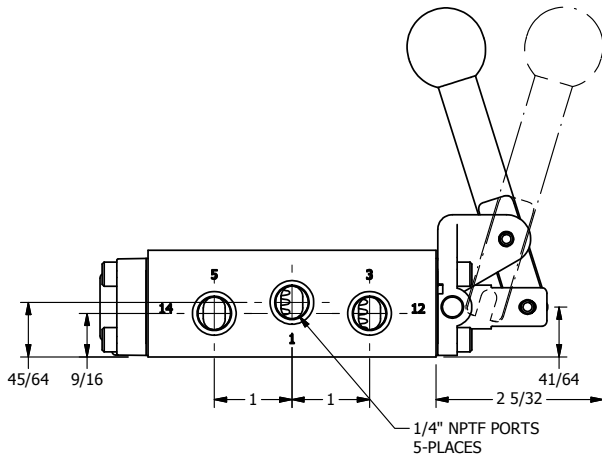

4

3

2

1

AAA
PRODUCTS
INTERNATIONAL

**AAA PRODUCTS
INTERNATIONAL**
7114 Harry Hines Blvd
Dallas, TX 75235

TITLE: 1/4" SIDE PORT, LEVER, 2 POS,
SPRING RTRN,
BRASS & STAINLESS, LOCKOUT C

PART NO.:
DIM_ZHO2LO