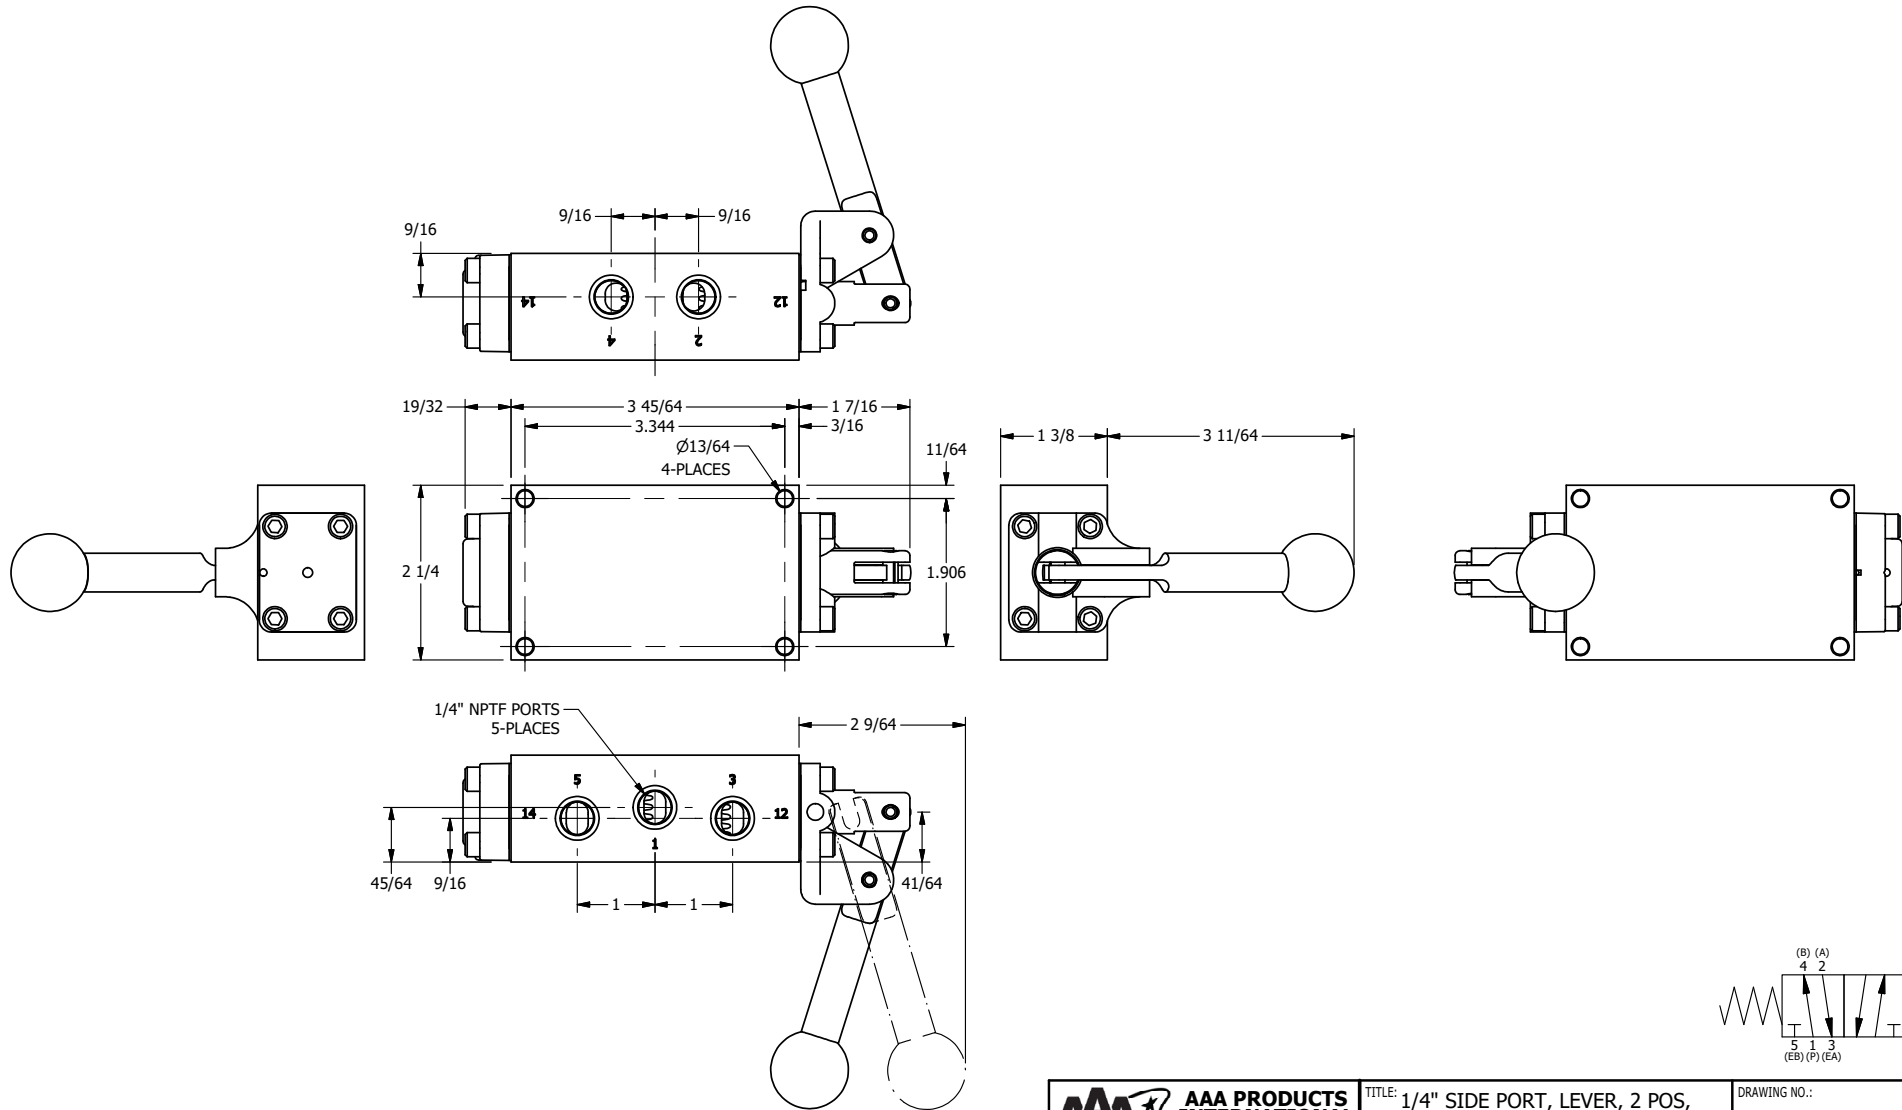

AAA
PRODUCTS
INTERNATIONAL

**AAA PRODUCTS
INTERNATIONAL**
7114 Harry Hines Blvd
Dallas, TX 75235

TITLE: 1/4" SIDE PORT, LEVER, 2 POS,
SPR RTRN, BR & SS,
RED KNOB, 180D LEVER

DRAWING NO.:
DIM_ZHO2JT

THE INFORMATION CONTAINED WITHIN THIS DOCUMENT IS PROPRIETARY TO AAA PRODUCTS AND MAY NOT BE DISCLOSED WITHOUT PRIOR WRITTEN CONSENT