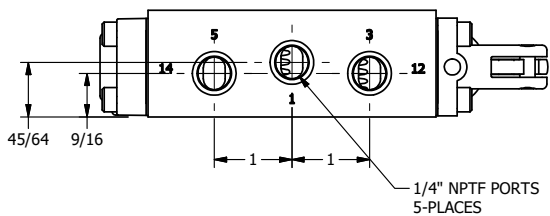

4

3

2

1

AAA
PRODUCTS
INTERNATIONAL

**AAA PRODUCTS
INTERNATIONAL**
7114 Harry Hines Blvd
Dallas, TX 75235

TITLE: 1/4" SIDE PORT, LEVER, 2 POS,
SPR RTRN, BR & SS,
RED KNOB, 90D LEVER

DRAWING NO.:
DIM_ZHO2JR