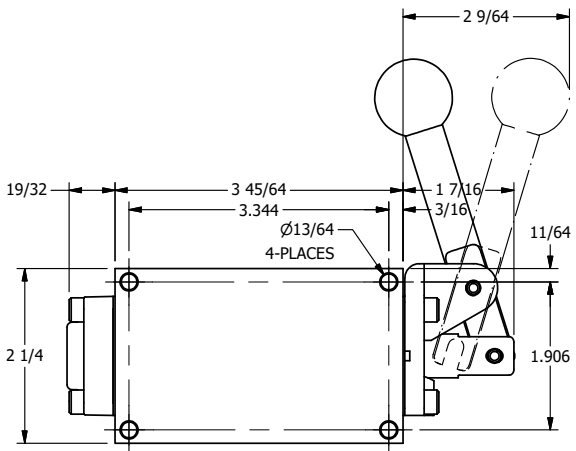

4

3

2

1

AAA
PRODUCTS
INTERNATIONAL

**AAA PRODUCTS
INTERNATIONAL**
7114 Harry Hines Blvd
Dallas, TX 75235

TITLE: 1/4" SIDE PORT, LEVER, 2 POS,
SPR RTRN, BR & SS,
RED KNOB, 90D LEVER

DRAWING NO.:
DIM_ZHO2JR