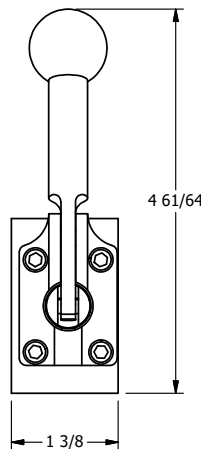

4

3

2

1

AAA
PRODUCTS
INTERNATIONAL

**AAA PRODUCTS
INTERNATIONAL**
7114 Harry Hines Blvd
Dallas, TX 75235

TITLE: 1/4" SIDE PORT, LEVER, 2 POS,
SPR RTRN, BR & SS,
RED KNOB, 90D LEVER

DRAWING NO.:
DIM_ZHO2JR