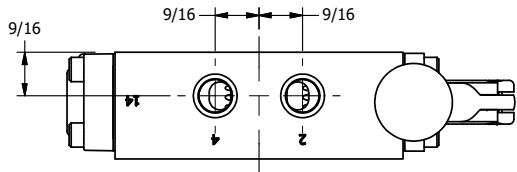

4

3

2

1

AAA
PRODUCTS
INTERNATIONAL

**AAA PRODUCTS
INTERNATIONAL**
7114 Harry Hines Blvd
Dallas, TX 75235

TITLE: 1/4" SIDE PORT, LEVER, 2 POS,
SPR RTRN, BR & SS,
RED KNOB, 90D LEVER

DRAWING NO.:
DIM_ZHO2JR