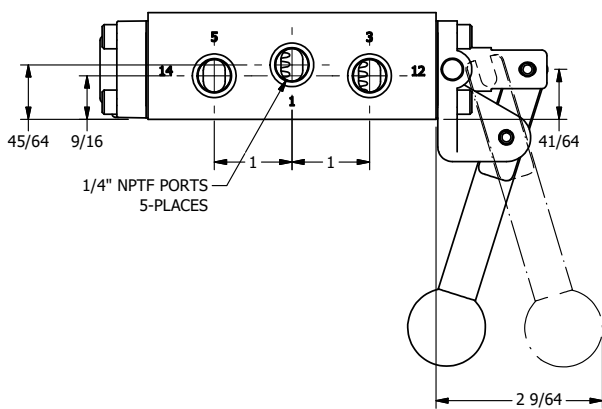

4

3

2

1

B

B

AAA
PRODUCTS
INTERNATIONAL

**AAA PRODUCTS
INTERNATIONAL**
7114 Harry Hines Blvd
Dallas, TX 75235

TITLE: 1/4" SIDE PORT, LEVER, 2 POS,
SPR RTRN, BR & SS, RED KNOB,
LOCKOUT C, 180D LVR

DRAWING NO.:
DIM_ZHO2JLOT

4

3

2

1

A

A

THE INFORMATION CONTAINED WITHIN THIS DOCUMENT IS PROPRIETARY TO AAA PRODUCTS AND MAY NOT BE DISCLOSED WITHOUT PRIOR WRITTEN CONSENT