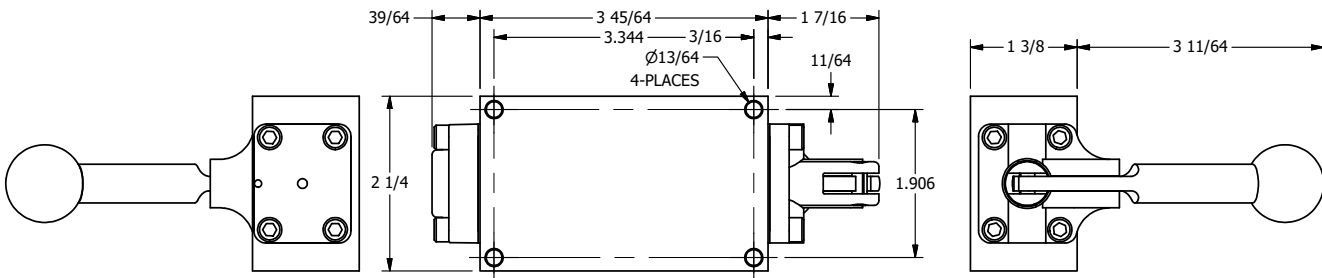

4

3

2

1

B

B

AAA
PRODUCTS
INTERNATIONAL

**AAA PRODUCTS
INTERNATIONAL**
7114 Harry Hines Blvd
Dallas, TX 75235

TITLE: 1/4" SIDE PORT, LEVER, 2 POS,
SPR RTRN, BR & SS, RED KNOB,
LOCKOUT C, 180D LVR

DRAWING NO.:
DIM_ZHO2JLOT

4

3

2

1

A

A

THE INFORMATION CONTAINED WITHIN THIS DOCUMENT IS PROPRIETARY TO AAA PRODUCTS AND MAY NOT BE DISCLOSED WITHOUT PRIOR WRITTEN CONSENT