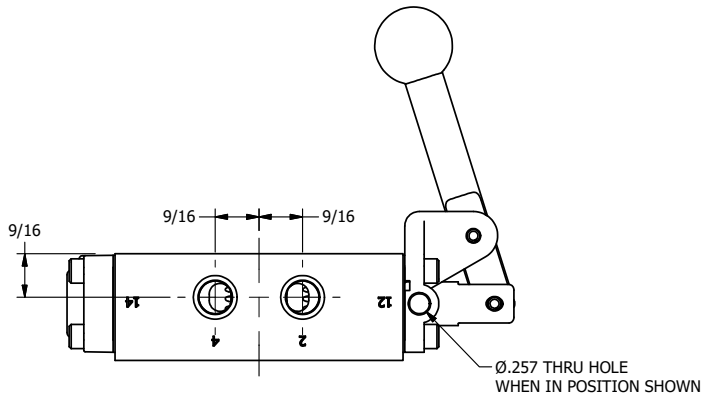

4

3

2

1

B

B

AAA
PRODUCTS
INTERNATIONAL

**AAA PRODUCTS
INTERNATIONAL**
7114 Harry Hines Blvd
Dallas, TX 75235

TITLE: 1/4" SIDE PORT, LEVER, 2 POS,
SPR RTRN, BR & SS, RED KNOB,
LOCKOUT C, 180D LVR

DRAWING NO.:
DIM_ZHO2JLOT

4

3

2

1

A

A

THE INFORMATION CONTAINED WITHIN THIS DOCUMENT IS PROPRIETARY TO AAA PRODUCTS AND MAY NOT BE DISCLOSED WITHOUT PRIOR WRITTEN CONSENT