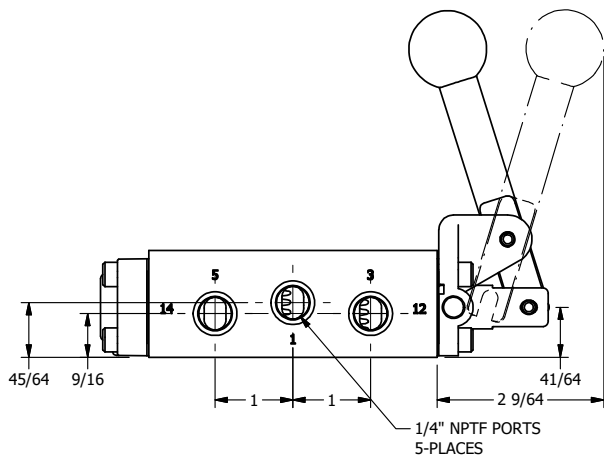

4

3

2

1

AAA
PRODUCTS
INTERNATIONAL

**AAA PRODUCTS
INTERNATIONAL**
7114 Harry Hines Blvd
Dallas, TX 75235

TITLE: 1/4" SIDE PORT, LEVER, 2 POS,
SPRING RTRN, BRASS & STAINLESS,
RED KNOB, LOCKOUT C

DRAWING NO.:
DIM_ZHO2JLO