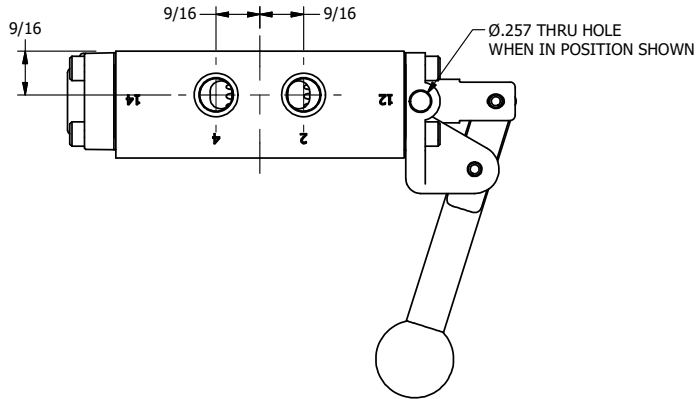

4

3

2

1

AAA
PRODUCTS
INTERNATIONAL

**AAA PRODUCTS
INTERNATIONAL**
7114 Harry Hines Blvd
Dallas, TX 75235

TITLE: 1/4" SIDE PORT, LEVER, 2 POS,
SPRING RTRN, BRASS & STAINLESS,
RED KNOB, LOCKOUT C

DRAWING NO.:
DIM_ZHO2JLO