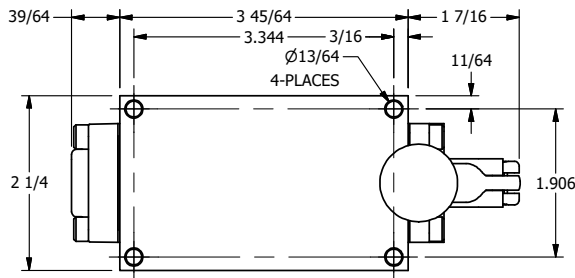

4

3

2

1

AAA
PRODUCTS
INTERNATIONAL

**AAA PRODUCTS
INTERNATIONAL**
7114 Harry Hines Blvd
Dallas, TX 75235

TITLE: 1/4" SIDE PORT, LEVER, 2 POS,
SPRING RTRN, BRASS & STAINLESS,
RED KNOB, LOCKOUT C

DRAWING NO.:
DIM_ZHO2JLO