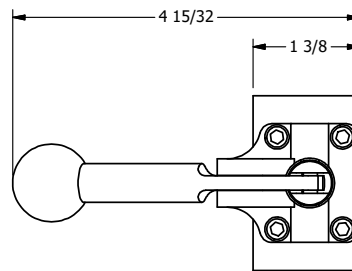

4

3

2

1

AAA
PRODUCTS
INTERNATIONAL

**AAA PRODUCTS
INTERNATIONAL**
7114 Harry Hines Blvd
Dallas, TX 75235

TITLE: 1/4" SIDE PORT, LEVER, 2 POS,
SPRING RTRN, BRASS & STAINLESS,
RED KNOB, LOCKOUT C

DRAWING NO.:
DIM_ZHO2JLO