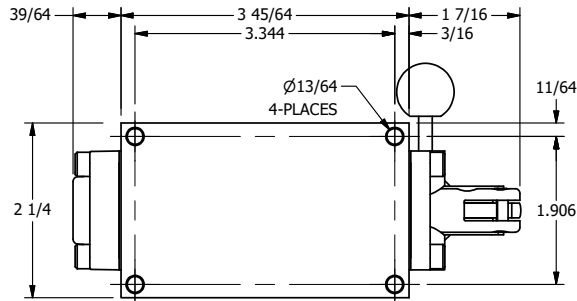

AAA
PRODUCTS
INTERNATIONAL

AAA PRODUCTS INTERNATIONAL
7114 Harry Hines Blvd
Dallas, TX 75235

TITLE: 1/4" SIDE PORT, LEVER, 2 POS,
FRICTION POS, LEVER RTRN,
BRASS & STAINLESS, 180D LEVER

DRAWING NO.:
DIM_ZHO2ET