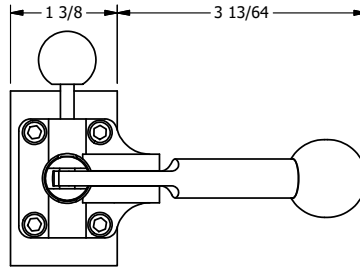

4

3

2

1

B

B

A

A

AAA
PRODUCTS
INTERNATIONAL

AAA PRODUCTS INTERNATIONAL
7114 Harry Hines Blvd
Dallas, TX 75235

TITLE: 1/4" SIDE PORT, LEVER, 2 POS,
FRICTION POS, LEVER RTRN,
BRASS & STAINLESS, 180D LEVER

DRAWING NO.:
DIM_ZHO2ET