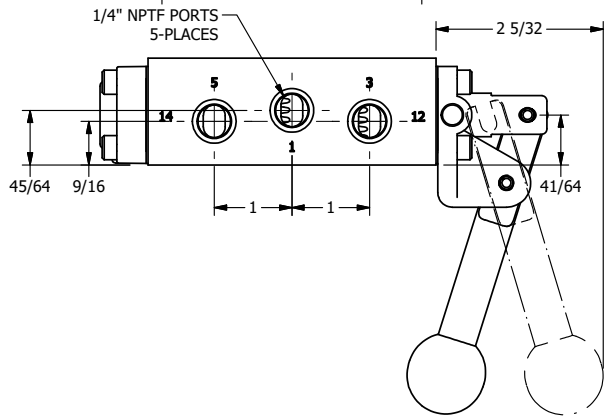

AAA
PRODUCTS
INTERNATIONAL

AAA PRODUCTS INTERNATIONAL
7114 Harry Hines Blvd
Dallas, TX 75235

TITLE: 1/4" SIDE PORT, LEVER, 2 POS,
FRICTION POS, LEVER RTRN,
BRASS & STAINLESS, 180D LEVER

DRAWING NO.:
DIM_ZHO2ET