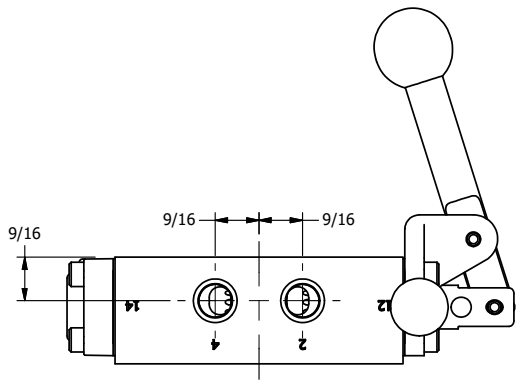

AAA
PRODUCTS
INTERNATIONAL

AAA PRODUCTS INTERNATIONAL
7114 Harry Hines Blvd
Dallas, TX 75235

TITLE: 1/4" SIDE PORT, LEVER, 2 POS,
FRICTION POS, LEVER RTRN,
BRASS & STAINLESS, 180D LEVER

DRAWING NO.:
DIM_ZHO2ET