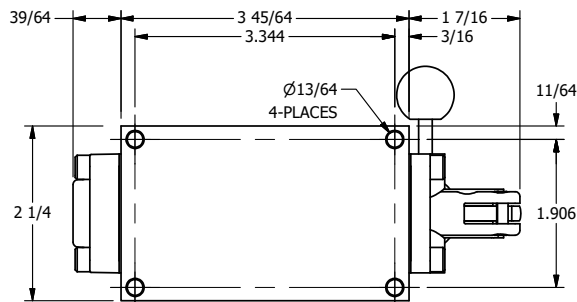

AAA
PRODUCTS
INTERNATIONAL

AAA PRODUCTS INTERNATIONAL
7114 Harry Hines Blvd
Dallas, TX 75235

TITLE: 1/4" SIDE PORT, LEVER, 2 POS,
SPR RTRN, PIN LOCK A & C,
RED KNOB, STAINLESS

DRAWING NO.:
DIM_ZHO2EJT

4

3

2