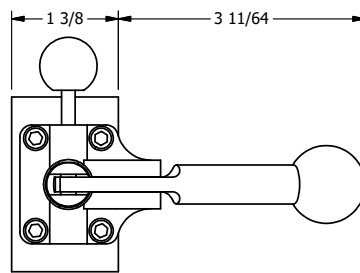

4

3

2

1

B

B

A

A

AAA
PRODUCTS
INTERNATIONAL

AAA PRODUCTS INTERNATIONAL
7114 Harry Hines Blvd
Dallas, TX 75235

TITLE: 1/4" SIDE PORT, LEVER, 2 POS,
SPR RTRN, PIN LOCK A & C,
RED KNOB, STAINLESS

DRAWING NO.:
DIM_ZHO2EJT

4

3

2