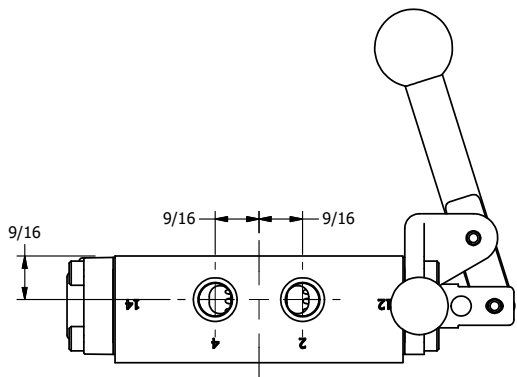

AAA
PRODUCTS
INTERNATIONAL

AAA PRODUCTS INTERNATIONAL
7114 Harry Hines Blvd
Dallas, TX 75235

TITLE: 1/4" SIDE PORT, LEVER, 2 POS,
SPR RTRN, PIN LOCK A & C,
RED KNOB, STAINLESS

DRAWING NO.:
DIM_ZHO2EJT

4

3

2