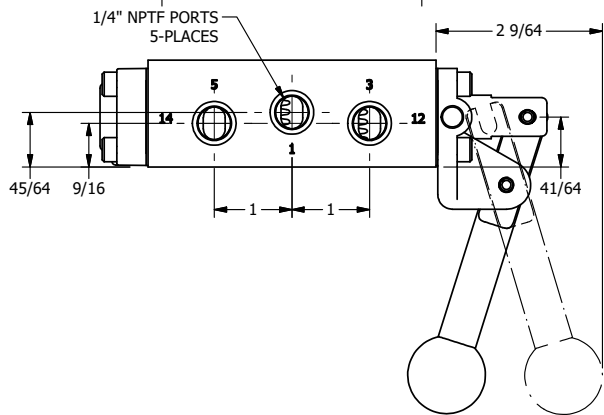

AAA
PRODUCTS
INTERNATIONAL

AAA PRODUCTS INTERNATIONAL
7114 Harry Hines Blvd
Dallas, TX 75235

TITLE: 1/4" SIDE PORT, LEVER, 2 POS,
SPR RTRN, PIN LOCK A & C,
RED KNOB, STAINLESS

DRAWING NO.:
DIM_ZHO2EJT

4

3

2