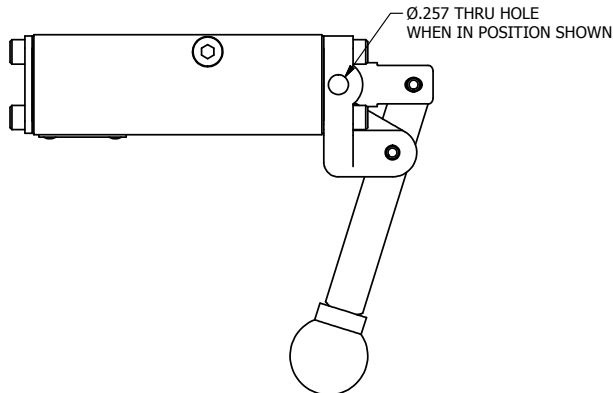

4

3

2

1

AAA
PRODUCTS
INTERNATIONAL

**AAA PRODUCTS
INTERNATIONAL**
7114 Harry Hines Blvd
Dallas, TX 75235

TITLE: 1/4" NAMUR, LEVER, 2 POS,
SPRING RTRN, LOCKOUT C

PART NO.: DIM_NHO2LO