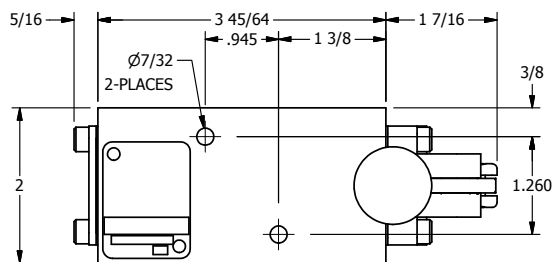

4

3

2

1

AAA
PRODUCTS
INTERNATIONAL

**AAA PRODUCTS
INTERNATIONAL**
7114 Harry Hines Blvd
Dallas, TX 75235

TITLE: 1/4" NAMUR, LEVER, 2 POS,
SPRING RTRN, LOCKOUT C

PART NO.: DIM_NHO2LO