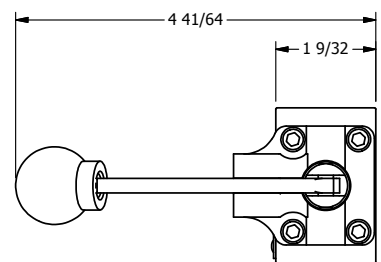

4

3

2

1

AAA
PRODUCTS
INTERNATIONAL

**AAA PRODUCTS
INTERNATIONAL**
7114 Harry Hines Blvd
Dallas, TX 75235

TITLE: 1/4" NAMUR, LEVER, 2 POS,
SPRING RTRN, LOCKOUT C

PART NO.: DIM_NHO2LO