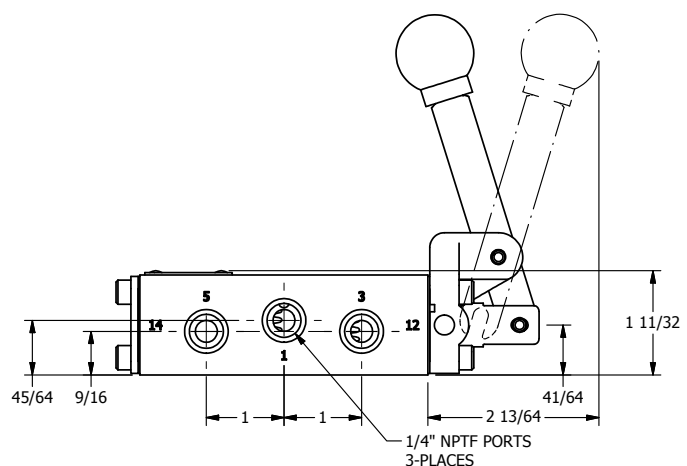

4

3

2

1

AAA
PRODUCTS
INTERNATIONAL

**AAA PRODUCTS
INTERNATIONAL**
7114 Harry Hines Blvd
Dallas, TX 75235

TITLE: 1/4" NAMUR, LEVER, 2 POS,
SPRING RTRN, LOCKOUT C

PART NO.: DIM_NHO2LO