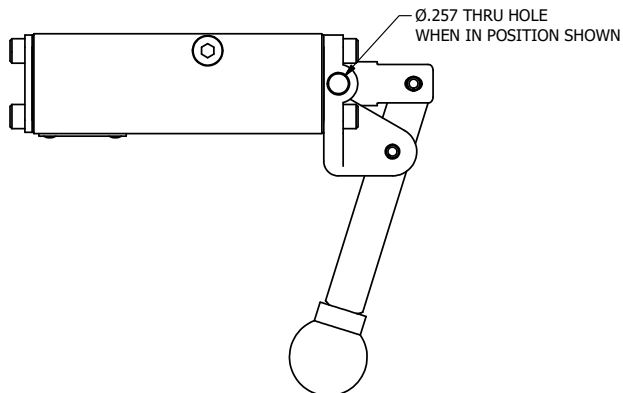

4

3

2

1

AAA
PRODUCTS
INTERNATIONAL

**AAA PRODUCTS
INTERNATIONAL**
7114 Harry Hines Blvd
Dallas, TX 75235

TITLE: 1/4" NAMUR, LEVER, 2 POS,
SPR RTRN, HVY DTY, LOCKOUT C

DRAWING NO.:
DIM_NHO2HLO