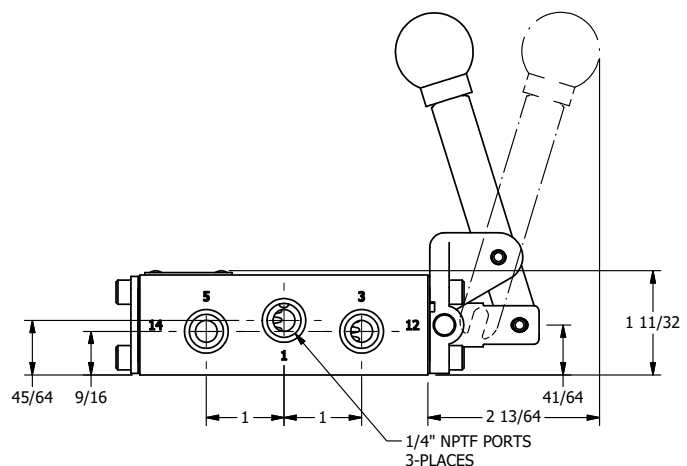

4

3

2

1

AAA
PRODUCTS
INTERNATIONAL

**AAA PRODUCTS
INTERNATIONAL**
7114 Harry Hines Blvd
Dallas, TX 75235

TITLE: 1/4" NAMUR, LEVER, 2 POS,
SPR RTRN, HVY DTY, LOCKOUT C

DRAWING NO.:
DIM_NHO2HLO