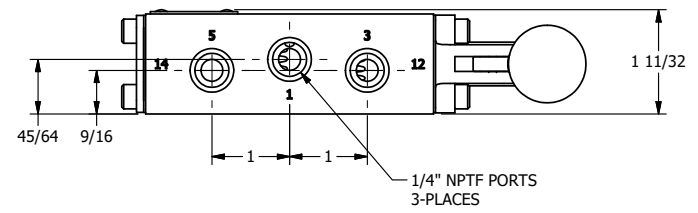

4

3

2

1

AAA
PRODUCTS
INTERNATIONAL
AAA PRODUCTS
INTERNATIONAL
7114 Harry Hines Blvd
Dallas, TX 75235

TITLE: 1/4" NAMUR, LEVER, 2 POS,
SPR RTRN, CRVD LVR,
270D LVR

DRAWING NO.:
DIM_NHO2CRT

THE INFORMATION CONTAINED WITHIN THIS DOCUMENT IS PROPRIETARY TO AAA PRODUCTS AND MAY NOT BE DISCLOSED WITHOUT PRIOR WRITTEN CONSENT