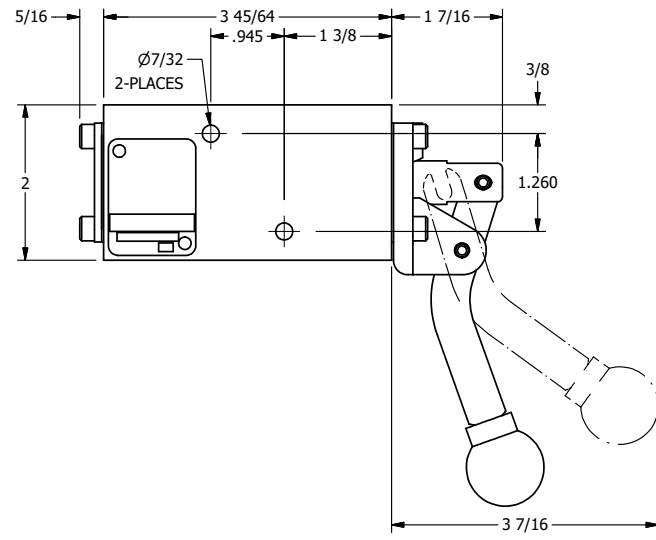

4 3 2 1

B

B

A

A

4

3

2

1

AAA
PRODUCTS
INTERNATIONAL
AAA PRODUCTS
INTERNATIONAL
7114 Harry Hines Blvd
Dallas, TX 75235

TITLE: 1/4" NAMUR, LEVER, 2 POS,
SPR RTRN, CRVD LVR,
270D LVR

DRAWING NO.:
DIM_NHO2CRT

THE INFORMATION CONTAINED WITHIN THIS DOCUMENT IS PROPRIETARY TO AAA PRODUCTS AND MAY NOT BE DISCLOSED WITHOUT PRIOR WRITTEN CONSENT