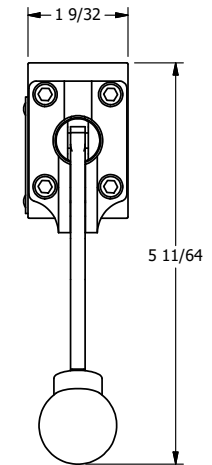

4 3 2 1

B

B

A

A

4

3

2

1

AAA
PRODUCTS
INTERNATIONAL
AAA PRODUCTS
INTERNATIONAL
7114 Harry Hines Blvd
Dallas, TX 75235

TITLE: 1/4" NAMUR, LEVER, 2 POS,
SPR RTRN, CRVD LVR,
270D LVR

DRAWING NO.:
DIM_NHO2CRT

THE INFORMATION CONTAINED WITHIN THIS DOCUMENT IS PROPRIETARY TO AAA PRODUCTS AND MAY NOT BE DISCLOSED WITHOUT PRIOR WRITTEN CONSENT