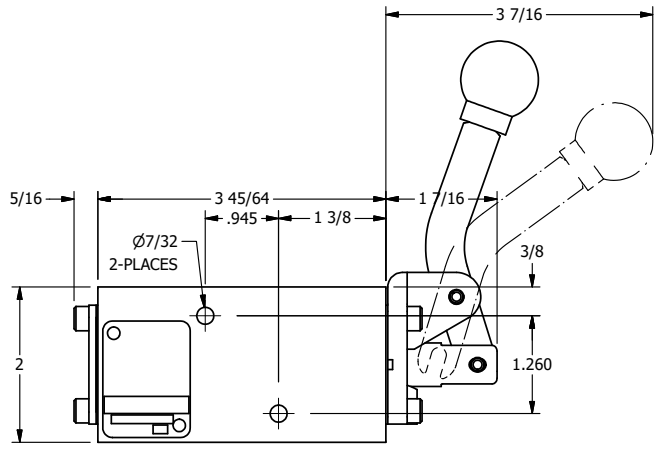

4 3 2 1

B

B

A

A

AAA
PRODUCTS
INTERNATIONAL
**AAA PRODUCTS
INTERNATIONAL**
7114 Harry Hines Blvd
Dallas, TX 75235

TITLE: 1/4" NAMUR, LEVER, 2 POS,
SPR RTRN, CRVD LVR,
90D LVR

DRAWING NO.:
DIM_NHO2CR