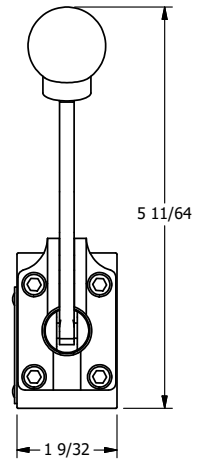

4 3 2 1

B

B

A

A

AAA
PRODUCTS
INTERNATIONAL
**AAA PRODUCTS
INTERNATIONAL**
7114 Harry Hines Blvd
Dallas, TX 75235

TITLE: 1/4" NAMUR, LEVER, 2 POS,
SPR RTRN, CRVD LVR,
90D LVR

DRAWING NO.:
DIM_NHO2CR