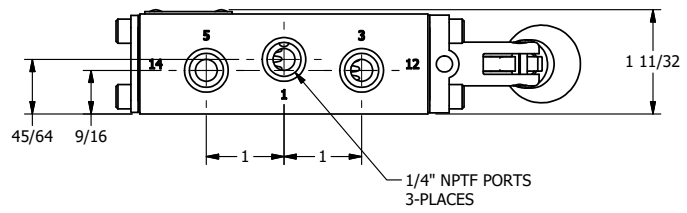

4 3 2 1

B

B

A

A

AAA
PRODUCTS
INTERNATIONAL
**AAA PRODUCTS
INTERNATIONAL**
7114 Harry Hines Blvd
Dallas, TX 75235

TITLE: 1/4" NAMUR, LEVER, 2 POS,
SPR RTRN, CRVD LVR,
90D LVR

DRAWING NO.:
DIM_NHO2CR