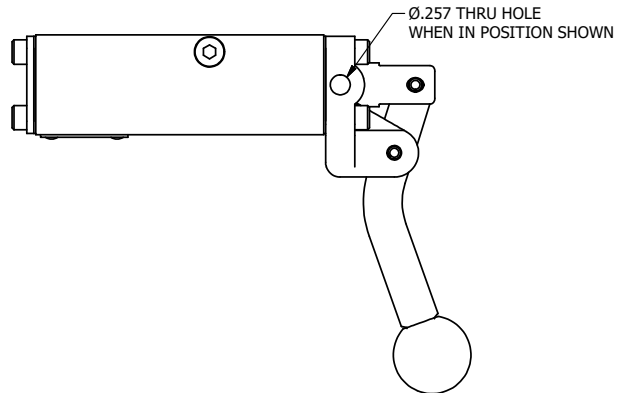

4

3

2

1

**AAA**  
PRODUCTS  
INTERNATIONAL

**AAA PRODUCTS  
INTERNATIONAL**  
7114 Harry Hines Blvd  
Dallas, TX 75235

TITLE: 1/4" NAMUR, LEVER, 2 POS,  
SPR RTRN, CRVD LVR,  
RED KNOB, LOCKOUT C

DRAWING NO.:  
DIM\_NHO2CJLO