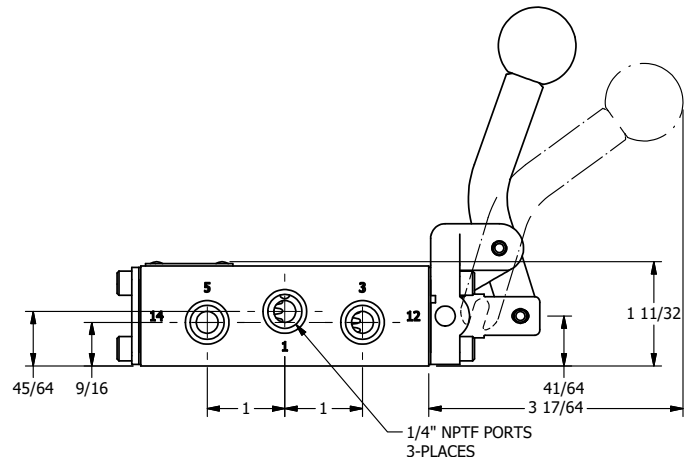

4

3

2

1

**AAA**  
PRODUCTS  
INTERNATIONAL

**AAA PRODUCTS  
INTERNATIONAL**  
7114 Harry Hines Blvd  
Dallas, TX 75235

TITLE: 1/4" NAMUR, LEVER, 2 POS,  
SPR RTRN, CRVD LVR,  
RED KNOB, LOCKOUT C

DRAWING NO.:  
DIM\_NHO2CJLO