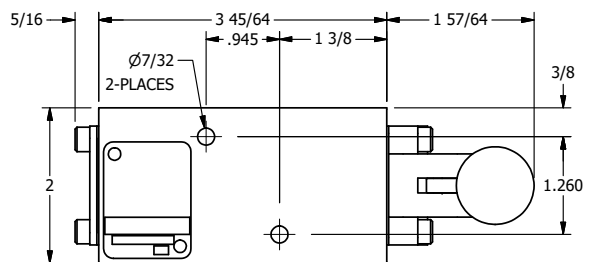

4

3

2

1

**AAA**  
PRODUCTS  
INTERNATIONAL

**AAA PRODUCTS  
INTERNATIONAL**  
7114 Harry Hines Blvd  
Dallas, TX 75235

TITLE: 1/4" NAMUR, LEVER, 2 POS,  
SPR RTRN, CRVD LVR,  
RED KNOB, LOCKOUT C

DRAWING NO.:  
DIM\_NHO2CJLO