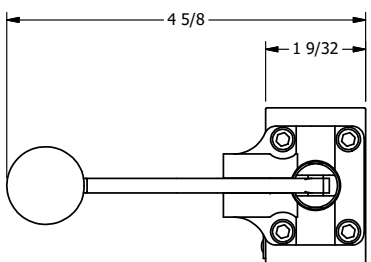

4

3

2

1

**AAA**  
PRODUCTS  
INTERNATIONAL

**AAA PRODUCTS  
INTERNATIONAL**  
7114 Harry Hines Blvd  
Dallas, TX 75235

TITLE: 1/4" NAMUR, LEVER, 2 POS,  
SPR RTRN, CRVD LVR,  
RED KNOB, LOCKOUT C

DRAWING NO.:  
DIM\_NHO2CJLO