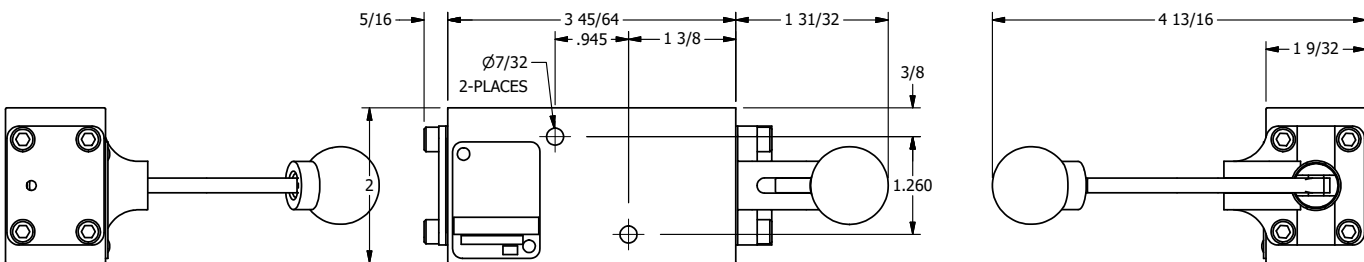

4

3

2

1

AAA
PRODUCTS
INTERNATIONAL

**AAA PRODUCTS
INTERNATIONAL**
7114 Harry Hines Blvd
Dallas, TX 75235

TITLE: 1/4" NAMUR, LEVER, 2 POS,
SPR RTRN, CRVD LVR,
HVY DTY, LOCKOUT C

DRAWING NO.:
DIM_NHO2CHLO