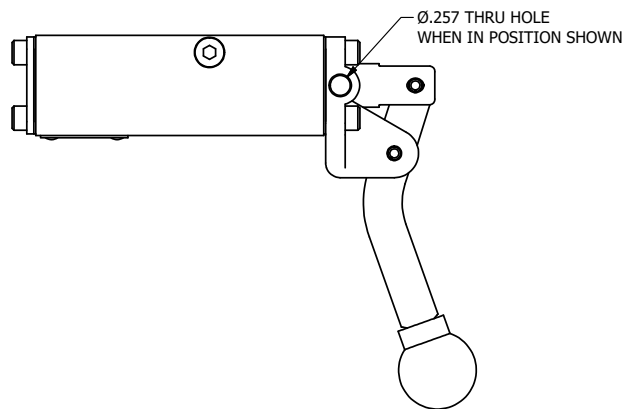

4

3

2

1

AAA
PRODUCTS
INTERNATIONAL

**AAA PRODUCTS
INTERNATIONAL**
7114 Harry Hines Blvd
Dallas, TX 75235

TITLE: 1/4" NAMUR, LEVER, 2 POS,
SPR RTRN, CRVD LVR,
HVY DTY, LOCKOUT C

DRAWING NO.:
DIM_NHO2CHLO