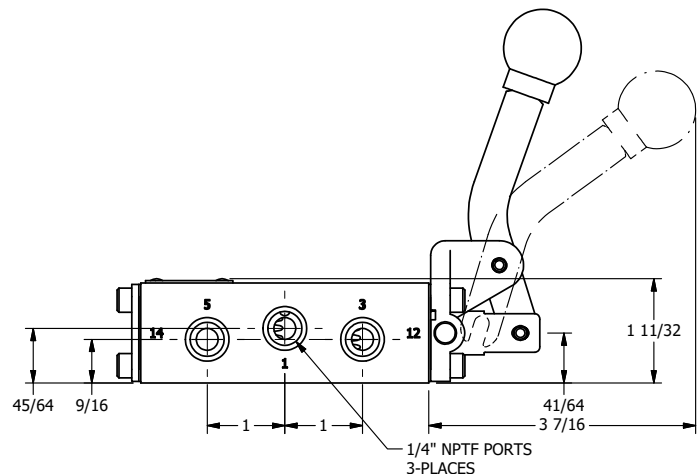

4

3

2

1

AAA
PRODUCTS
INTERNATIONAL

**AAA PRODUCTS
INTERNATIONAL**
7114 Harry Hines Blvd
Dallas, TX 75235

TITLE: 1/4" NAMUR, LEVER, 2 POS,
SPR RTRN, CRVD LVR,
HVY DTY, LOCKOUT C

DRAWING NO.:
DIM_NHO2CHLO