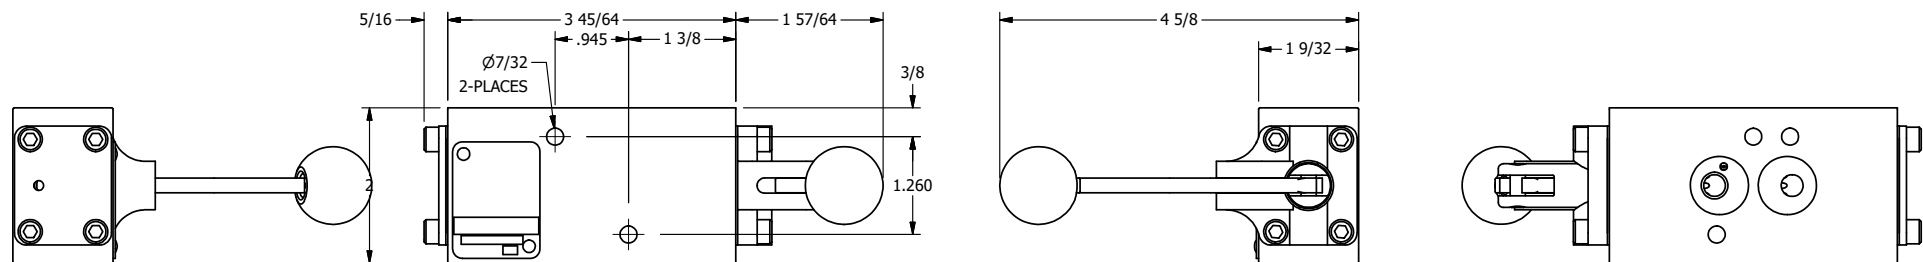

4

3

2

1

**AAA**  
PRODUCTS  
INTERNATIONAL

**AAA PRODUCTS  
INTERNATIONAL**  
7114 Harry Hines Blvd  
Dallas, TX 75235

TITLE: 1/4" NAMUR, LEVER, 2 POS,  
SPR RTRN, CRVD LVR,  
HVY DTY, RED KNOB, LOCKOUT C

DRAWING NO.:  
DIM\_NHO2CHJLO