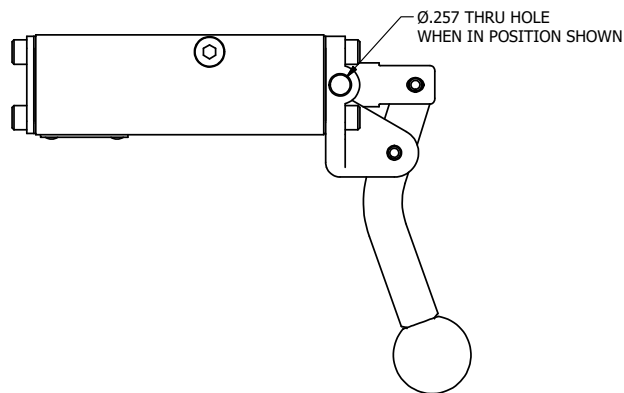

4

3

2

1

**AAA**  
PRODUCTS  
INTERNATIONAL

**AAA PRODUCTS  
INTERNATIONAL**  
7114 Harry Hines Blvd  
Dallas, TX 75235

TITLE: 1/4" NAMUR, LEVER, 2 POS,  
SPR RTRN, CRVD LVR,  
HVY DTY, RED KNOB, LOCKOUT C

DRAWING NO.:  
DIM\_NHO2CHJLO