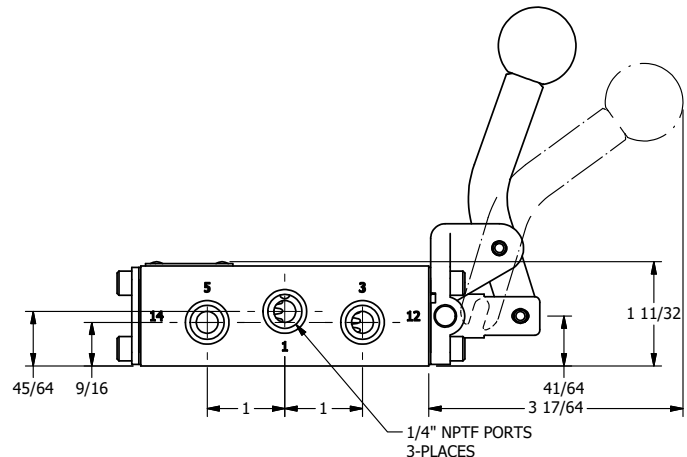

4

3

2

1

**AAA**  
PRODUCTS  
INTERNATIONAL

**AAA PRODUCTS  
INTERNATIONAL**  
7114 Harry Hines Blvd  
Dallas, TX 75235

TITLE: 1/4" NAMUR, LEVER, 2 POS,  
SPR RTRN, CRVD LVR,  
HVY DTY, RED KNOB, LOCKOUT C

DRAWING NO.:  
DIM\_NHO2CHJLO