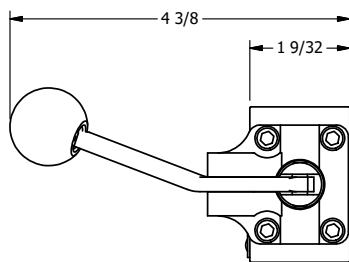

4

3

2

1

Ø.257 THRU HOLE
WHEN IN POSITION SHOWN

AAA
PRODUCTS
INTERNATIONAL
7114 Harry Hines Blvd
Dallas, TX 75235

TITLE: 1/4" NAMUR, LEVER, 2 POS,
SPR RTRN, BNT LVR RT,
RED KNOB, LOCKOUT C

DRAWING NO.:
DIM_NHO2BRJLO