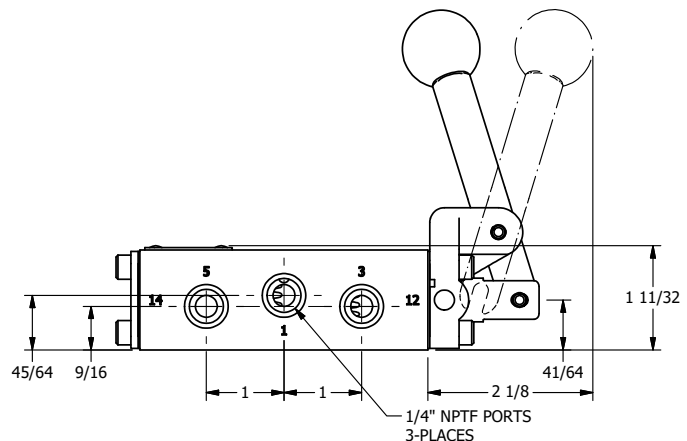

4

3

2

1

Ø.257 THRU HOLE
WHEN IN POSITION SHOWN

AAA
PRODUCTS
INTERNATIONAL
7114 Harry Hines Blvd
Dallas, TX 75235

TITLE: 1/4" NAMUR, LEVER, 2 POS,
SPR RTRN, BNT LVR RT,
RED KNOB, LOCKOUT C

DRAWING NO.:
DIM_NHO2BRJLO