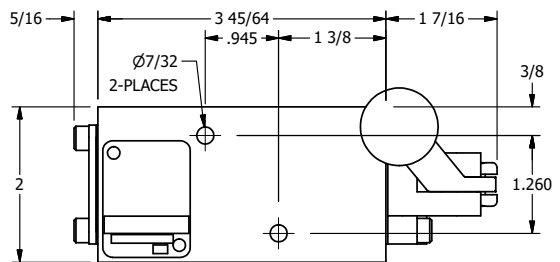

4

3

2

1

Ø.257 THRU HOLE
WHEN IN POSITION SHOWN

AAA
PRODUCTS
INTERNATIONAL
7114 Harry Hines Blvd
Dallas, TX 75235

TITLE: 1/4" NAMUR, LEVER, 2 POS,
SPR RTRN, BNT LVR RT,
RED KNOB, LOCKOUT C

DRAWING NO.:
DIM_NHO2BRJLO